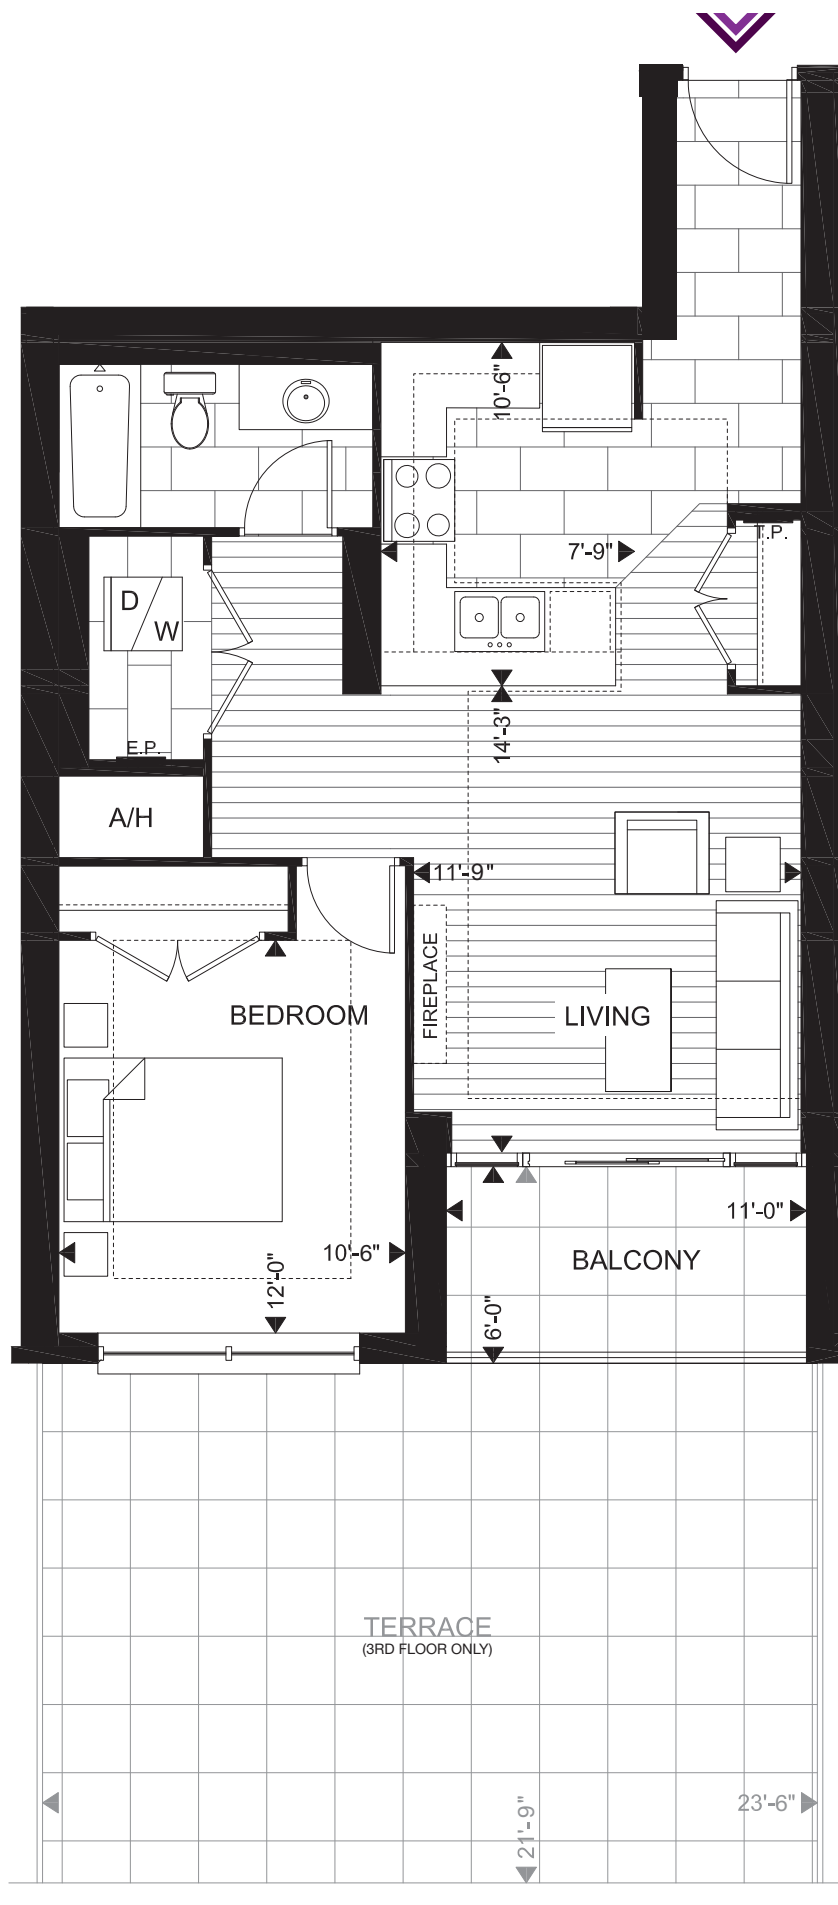

SUITE 1D 731 SQ.FT. | 1 BED

BALCONY: 66 SQ.FT. | TOTAL: 797 SQ.FT.

SUITE 314 ONLY: 731 SQ.FT. (TERRACE: 442 SQ.FT. | TOTAL: 1173 SQ.FT.)

SUITE AVAILABILITY

THIRD FLOOR

FOURTH-ELEVENTH FLOOR