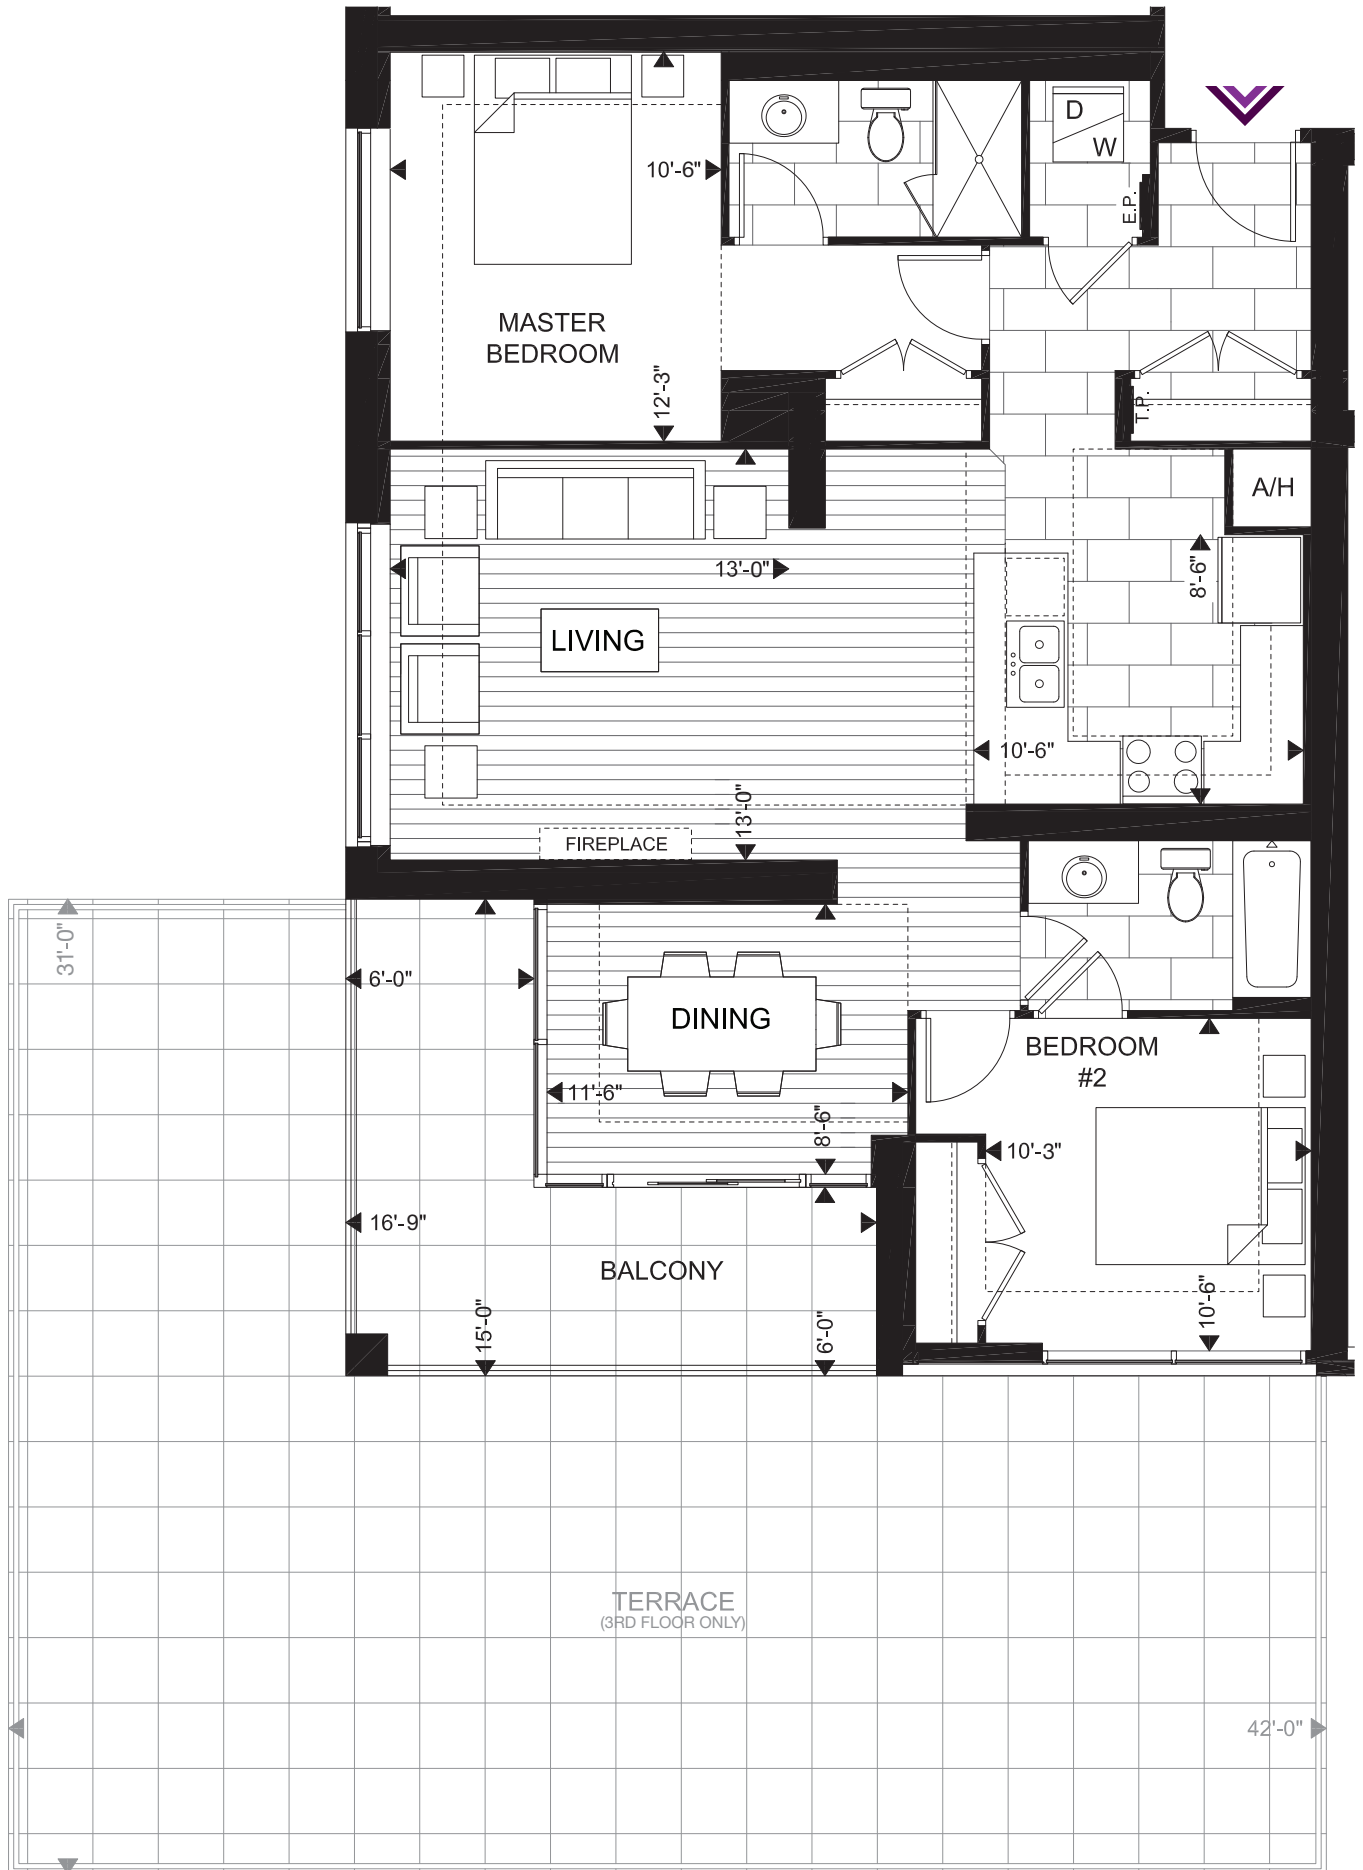

# SUITE 2C 1165 SQ.FT. | 2 BED

TERRACE: 987 SQ.FT. | TOTAL: 2152 SQ.FT.

GORDON SQUARE  
CONDOMINIUMS

## SUITE AVAILABILITY