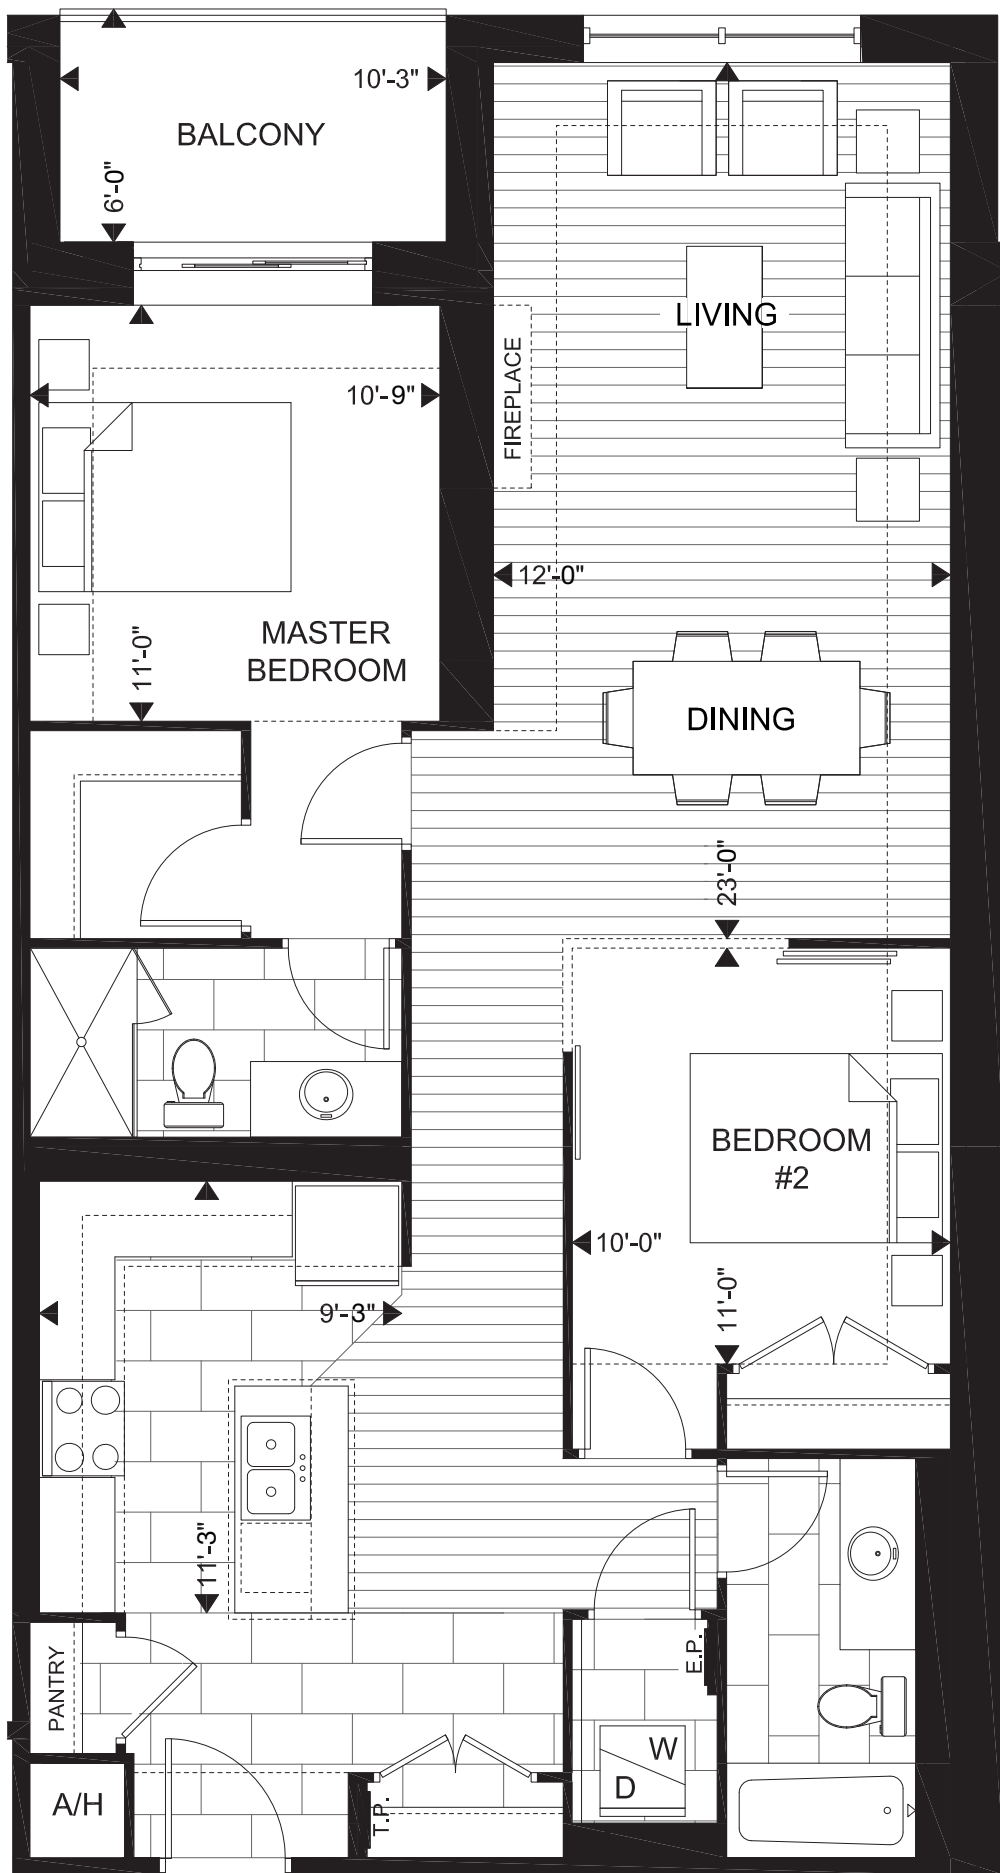

SUITE 2L 1174 SQ.FT. | 2 BED

BALCONY: 63 SQ.FT. | TOTAL: 1210 SQ.FT.

GORDON SQUARE
CONDOMINIUMS

SUITE AVAILABILITY

tricar.com/gordon

Plans are subject to change without notice. Actual floor space may vary from stated area. Plans may show optional features not included in base price. See sales staff for more details. E. & O. E.

The Height of Living.