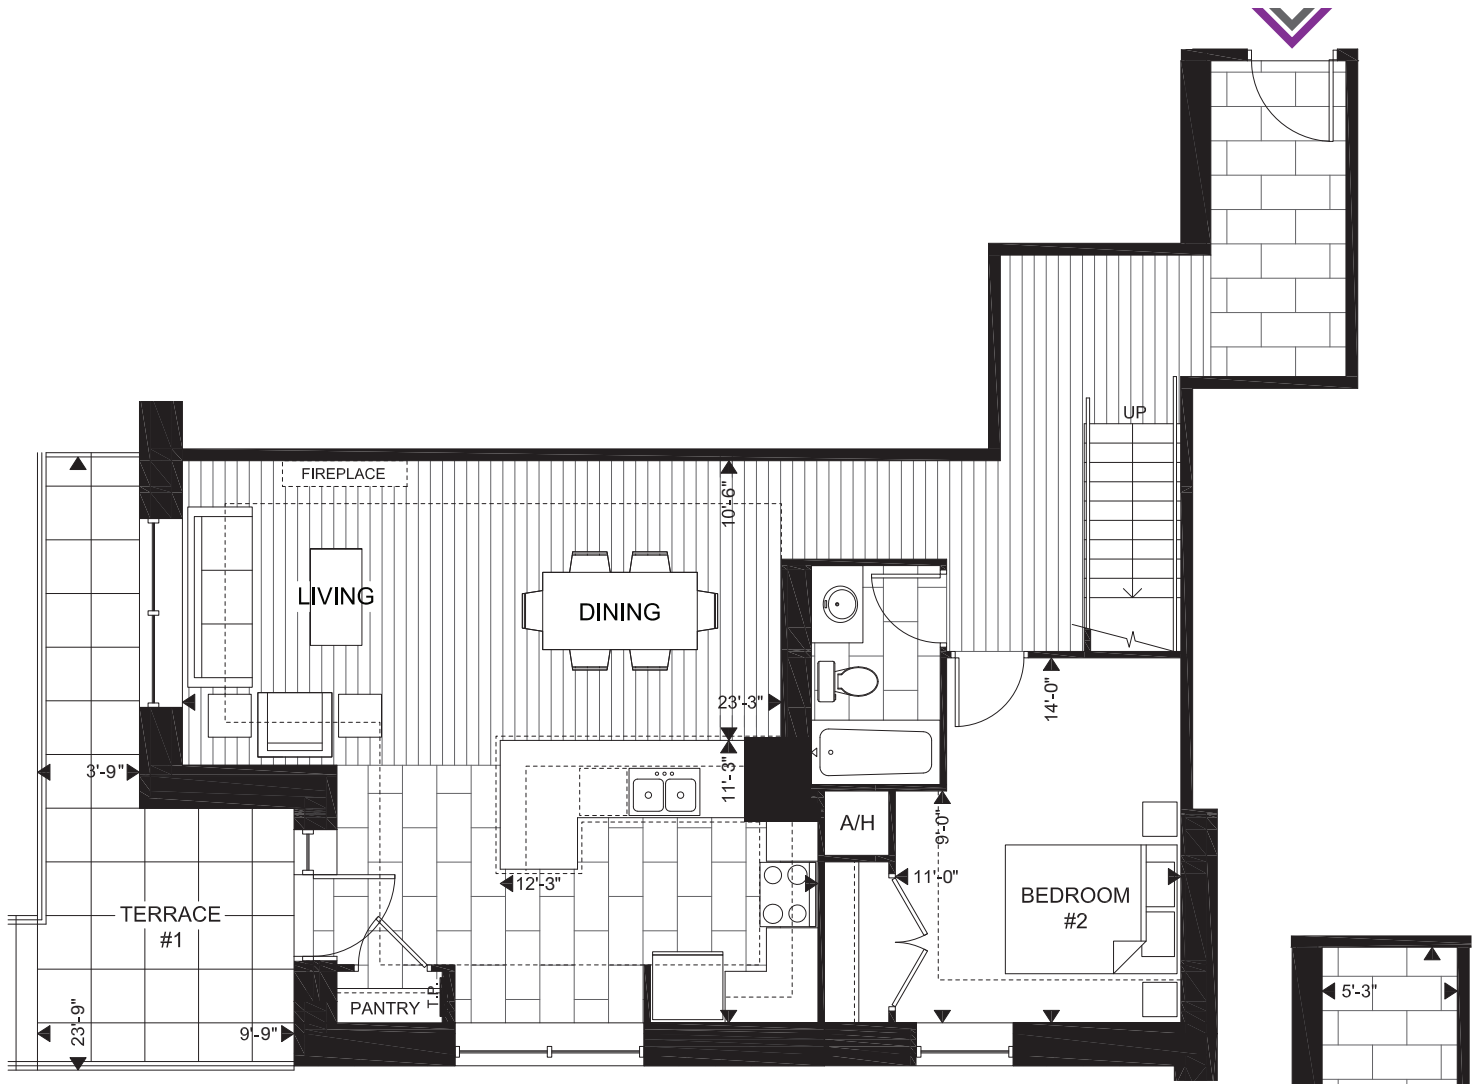

TOWN T2B 1884 SQ.FT. | 2 BED + DEN

TERRACE 1: 155 SQ.FT. & TERRACE 2: 143 SQ.FT. | TOTAL: 2182 SQ.FT.

GORDON SQUARE
CONDOMINIUMS

1ST FLOOR

2ND FLOOR

SUITE AVAILABILITY