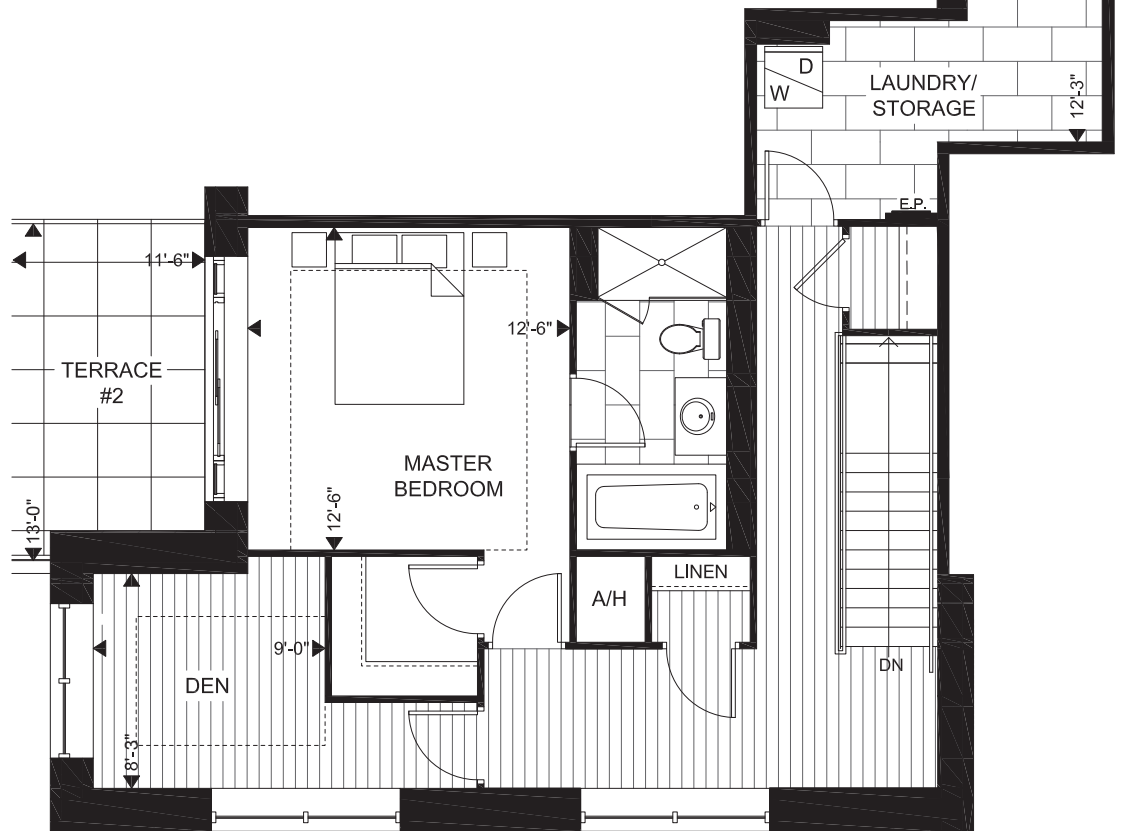

TOWN T2B 1884 SQ.FT. | 2 BED + DEN

TERRACE 1: 155 SQ.FT. & TERRACE 2: 143 SQ.FT. | TOTAL: 2182 SQ.FT.

GORDON SQUARE
CONDOMINIUMS

1ST FLOOR

2ND FLOOR

SUITE AVAILABILITY