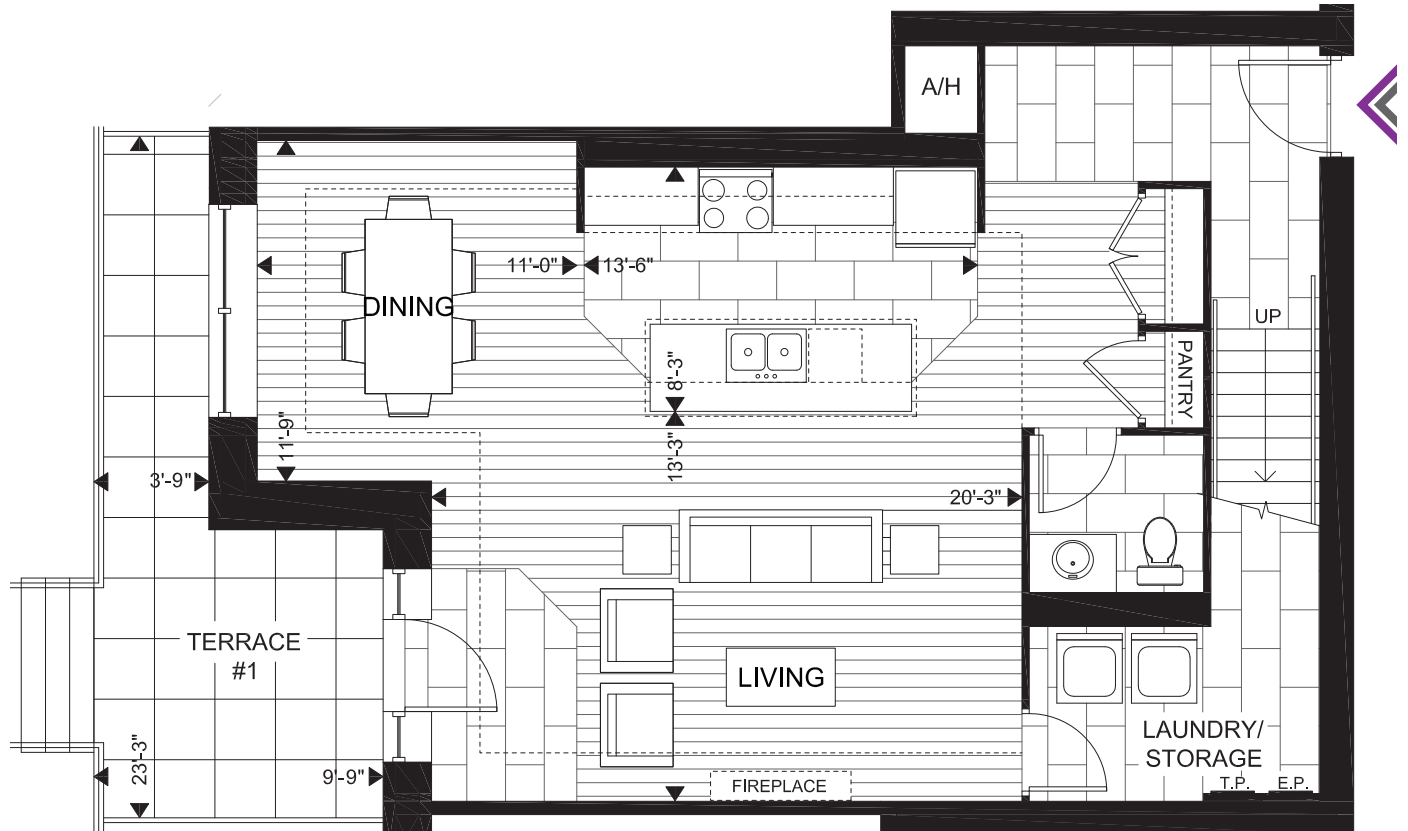

TOWN T2D 1634 SQ.FT. | 2 BED

TERRACE 1: 152 SQ.FT. & TERRACE 2: 145 SQ.FT. | TOTAL: 1931 SQ.FT.

GORDON SQUARE
CONDOMINIUMS

1ST FLOOR

2ND FLOOR

SUITE AVAILABILITY

GROUND FLOOR

SECOND FLOOR