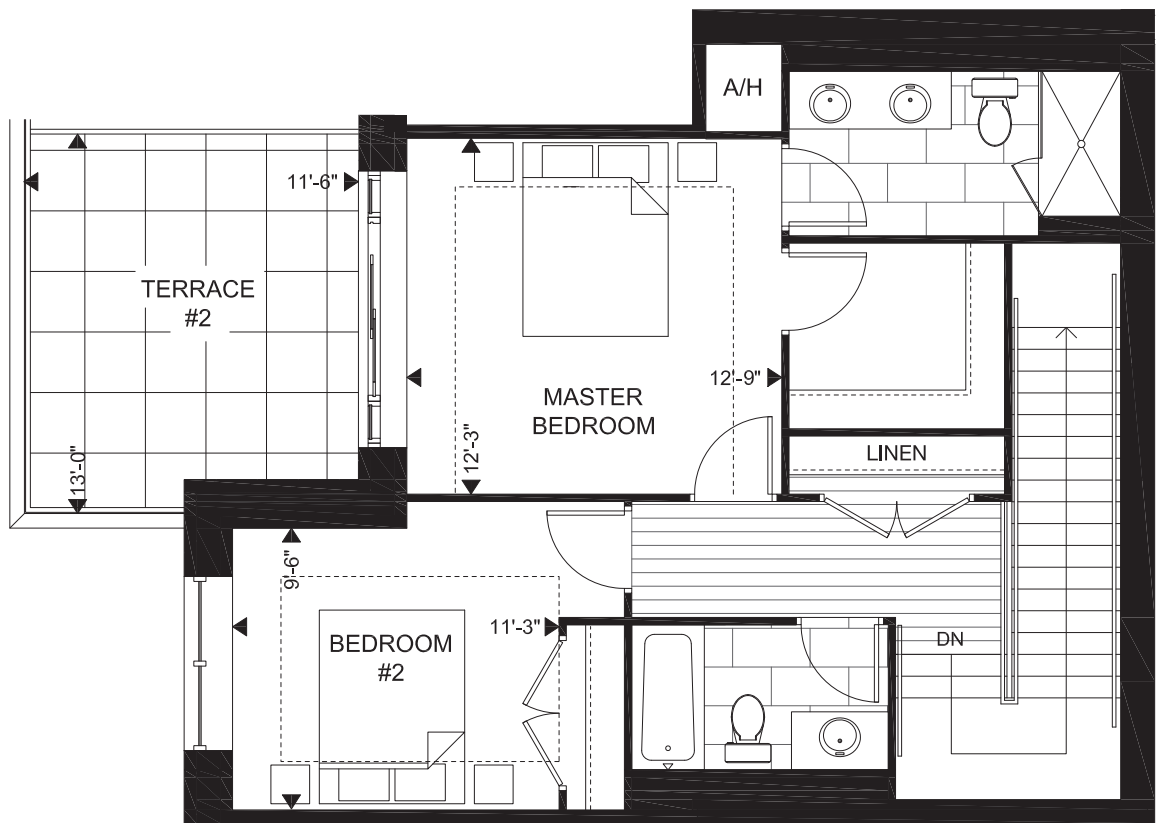

TOWN T2D 1634 SQ.FT. | 2 BED

TERRACE 1: 152 SQ.FT. & TERRACE 2: 145 SQ.FT. | TOTAL: 1931 SQ.FT.

GORDON SQUARE
CONDOMINIUMS

1ST FLOOR

2ND FLOOR

SUITE AVAILABILITY

GROUND FLOOR

SECOND FLOOR