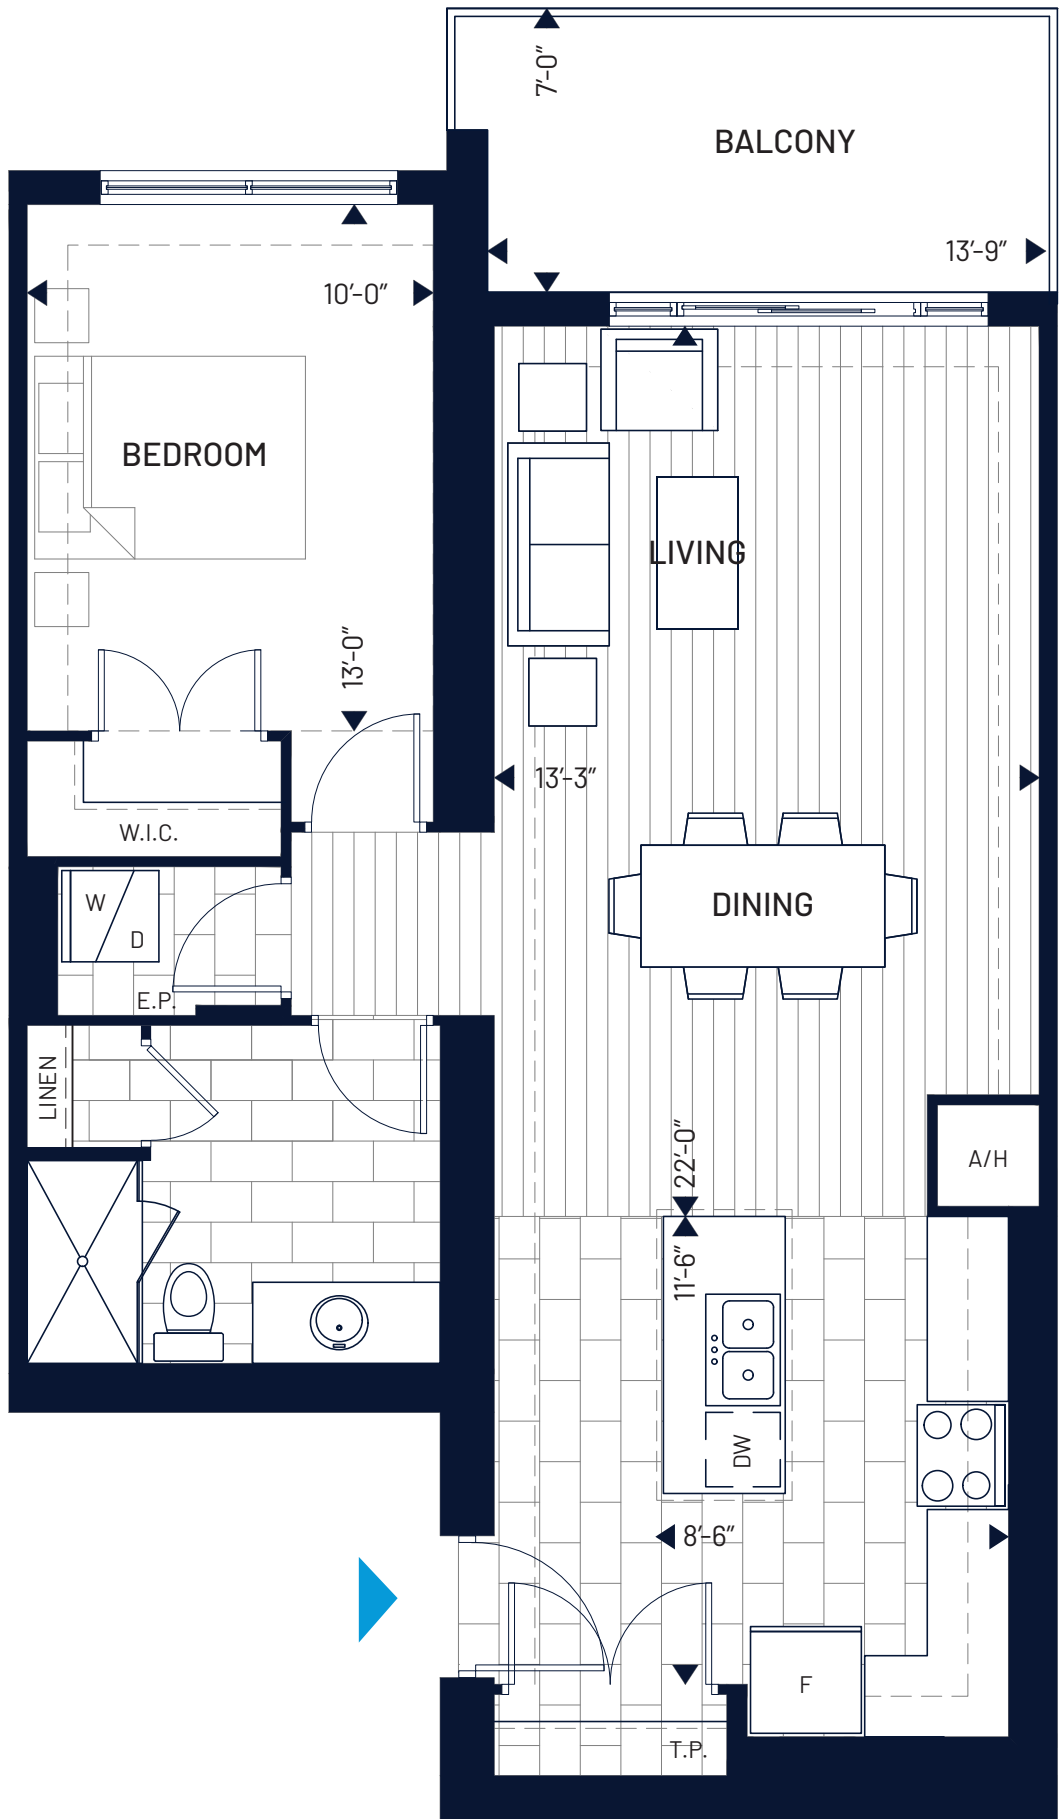

RIVERWALK

KING 1G | 870 sq.ft. | 1 BED

UNIT: 515 - 1015
1109 - 2309

BALCONY: 100 sq.ft.

SUITE AVAILABILITY:

5TH - 10TH FLR KEY PLAN

11TH - 23RD FLR KEY PLAN

TRICAR
THE HEIGHT OF LIVING