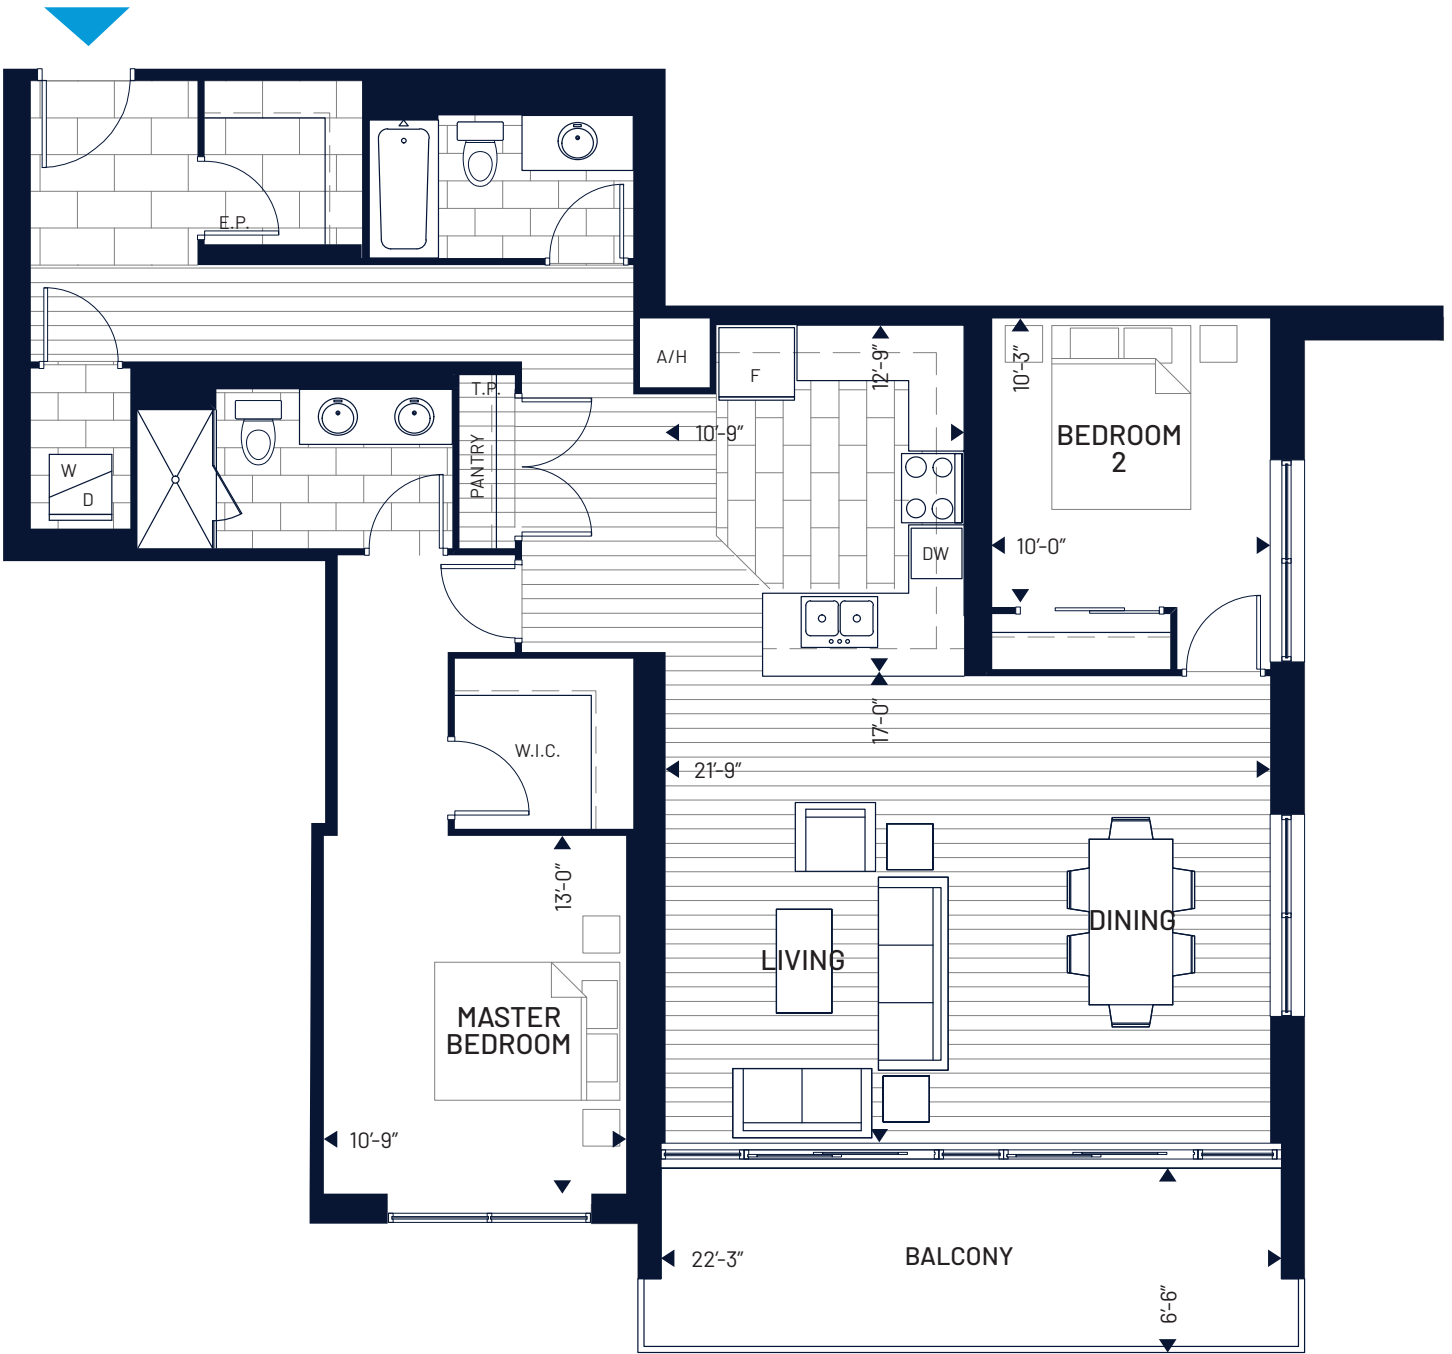

# WELLINGTON 2K | 1,400 sq.ft. | 2 BED

UNIT: 1104-2304, 2403

TERRACE: 1,080 sq.ft.

BALCONY: 150 sq.ft.

Terrace available @ Unit 1104

See Rental Agent

### SUITE AVAILABILITY:

11TH FLR KEY PLAN

12TH - 23RD FLR KEY PLAN

24TH FLR KEY PLAN

**TRICAR**  
THE HEIGHT OF LIVING

Tricar.com/Riverwalk