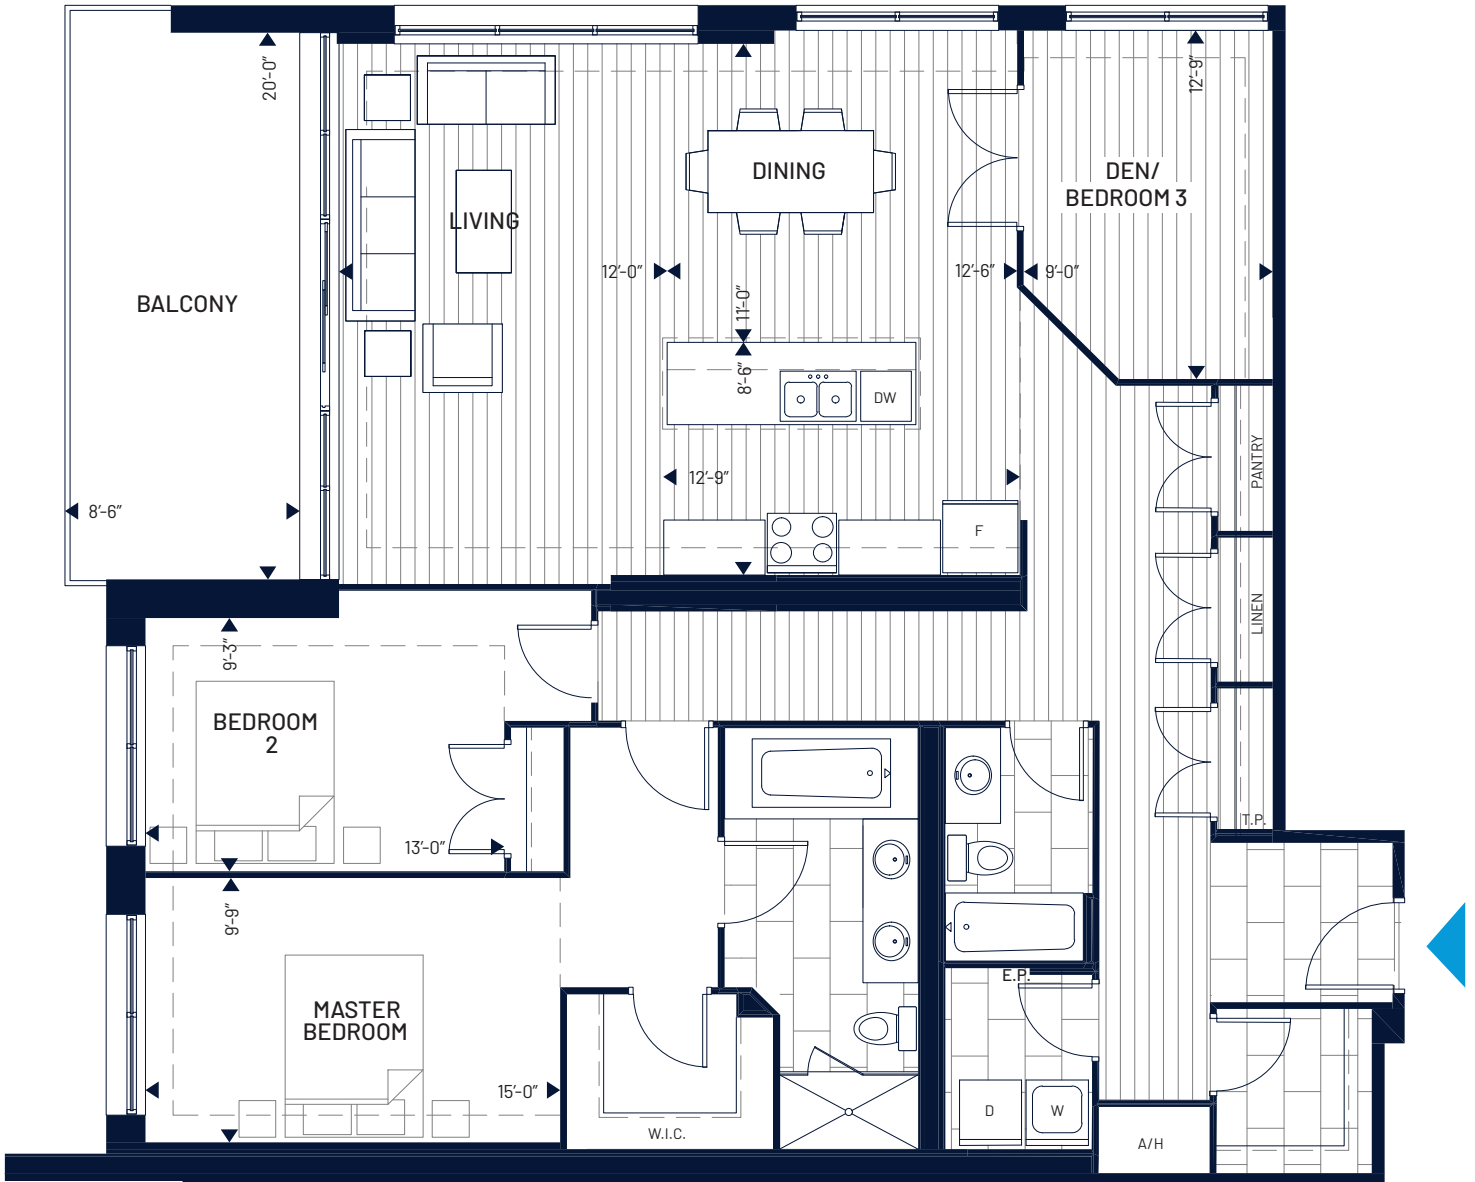

## 1,710 sq.ft. | 3 BED / DEN

UNIT: 311, 514 - 1014  
& 1108- 1208

BALCONY: 165 sq.ft.

TERRACE (only unit 311):  
3,030 sq.ft.

See Rental Agent

### SUITE AVAILABILITY:

3RD FLR KEY PLAN

5TH - 10TH FLR KEY PLAN

11TH - 12TH FLR KEY PLAN

**TRICAR**  
THE HEIGHT OF LIVING

Tricar.com/Riverwalk