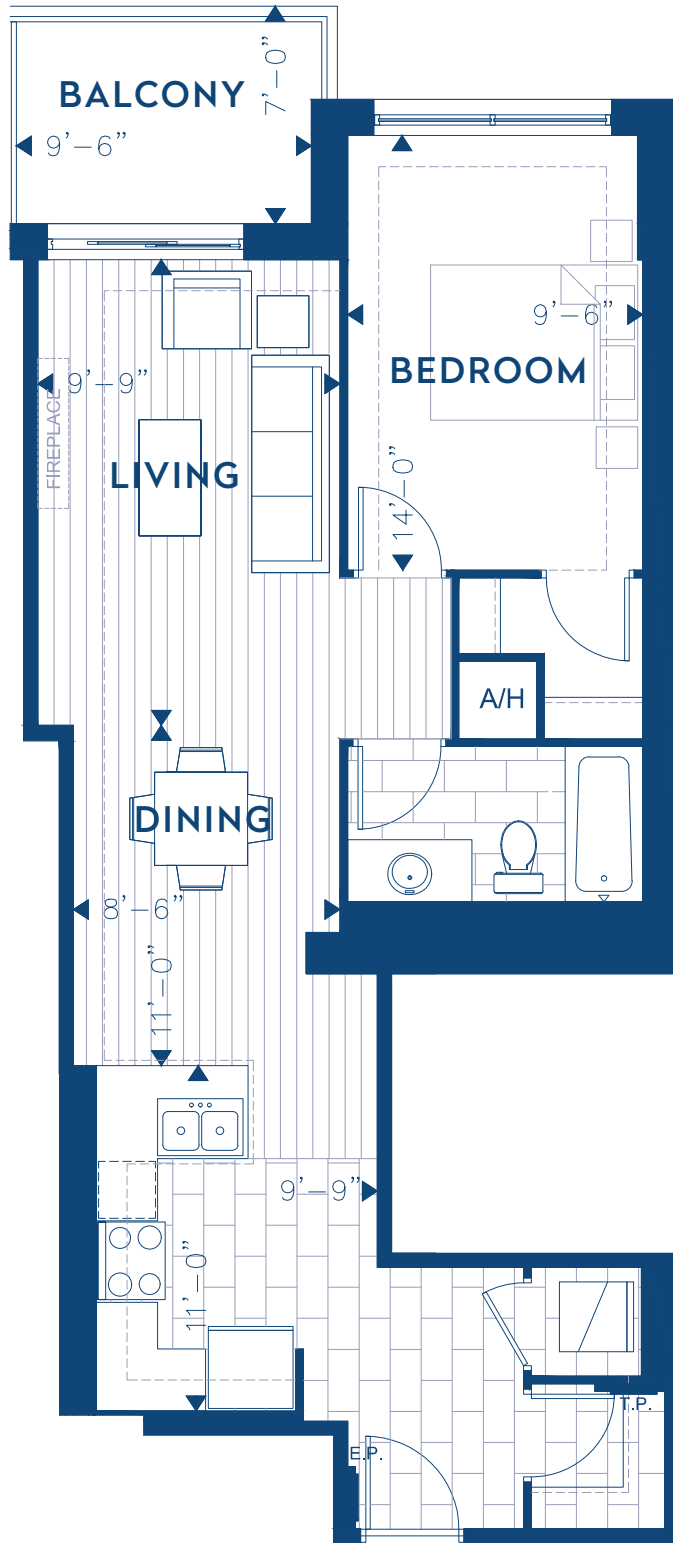

LIBERTY 1C

SUITE: 760 SQ.FT.

BALCONY: 70 SQ.FT.

TOTAL: 830 SQ.FT.

SUITE AVAILABILITY

UNITS 1603 - 2003 • 16TH TO 20TH FLOORS

KEY PLAN

Plans are subject to change without notice. Actual floor space may vary from stated area. Bulkheads and box outs will be required as chases for plumbing and mechanical. Illustrations are artist's concept and may show features not included in base price. See Sales Representative for more information. E & O E.