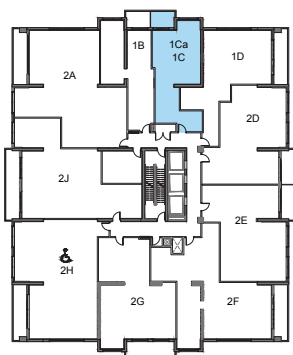

LIBERTY 1C

SUITE: 760 SQ.FT.

BALCONY: 70 SQ.FT.

TOTAL: 830 SQ.FT.

SUITE AVAILABILITY

UNITS 1603 - 2003 • 16TH TO 20TH FLOORS

KEY PLAN

Plans are subject to change without notice. Actual floor space may vary from stated area. Bulkheads and box outs will be required as chases for plumbing and mechanical. Illustrations are artist's concept and may show features not included in base price. See Sales Representative for more information. E & O E.