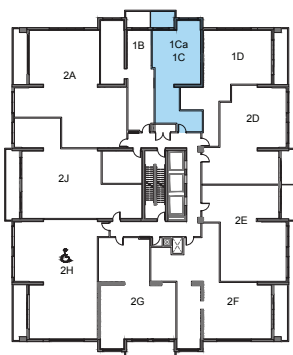

# LIBERTY 1CA

SUITE: 760 SQ.FT.

BALCONY: 70 SQ.FT.

TOTAL: 830 SQ.FT.

## SUITE AVAILABILITY

UNITS 803 - 1503 • 8TH TO 15TH FLOORS

### KEY PLAN

Plans are subject to change without notice. Actual floor space may vary from stated area. Bulkheads and box outs will be required as chases for plumbing and mechanical. Illustrations are artist's concept and may show features not included in base price. See Sales Representative for more information. E & O E.