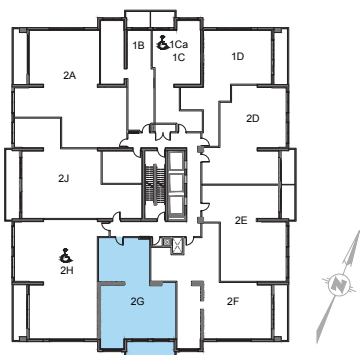

COLUMBUS 2G

SUITE: 1,185 SQ.FT.

BALCONY: 140 SQ.FT.

TOTAL: 1,325 SQ.FT.

SUITE AVAILABILITY

UNITS 707, 808 - 2008 • 7TH TO 20TH FLOORS

KEY PLAN

Plans are subject to change without notice. Actual floor space may vary from stated area. Bulkheads and box outs will be required as chases for plumbing and mechanical. Illustrations are artist's concept and may show features not included in base price. See Sales Representative for more information. E & O E.