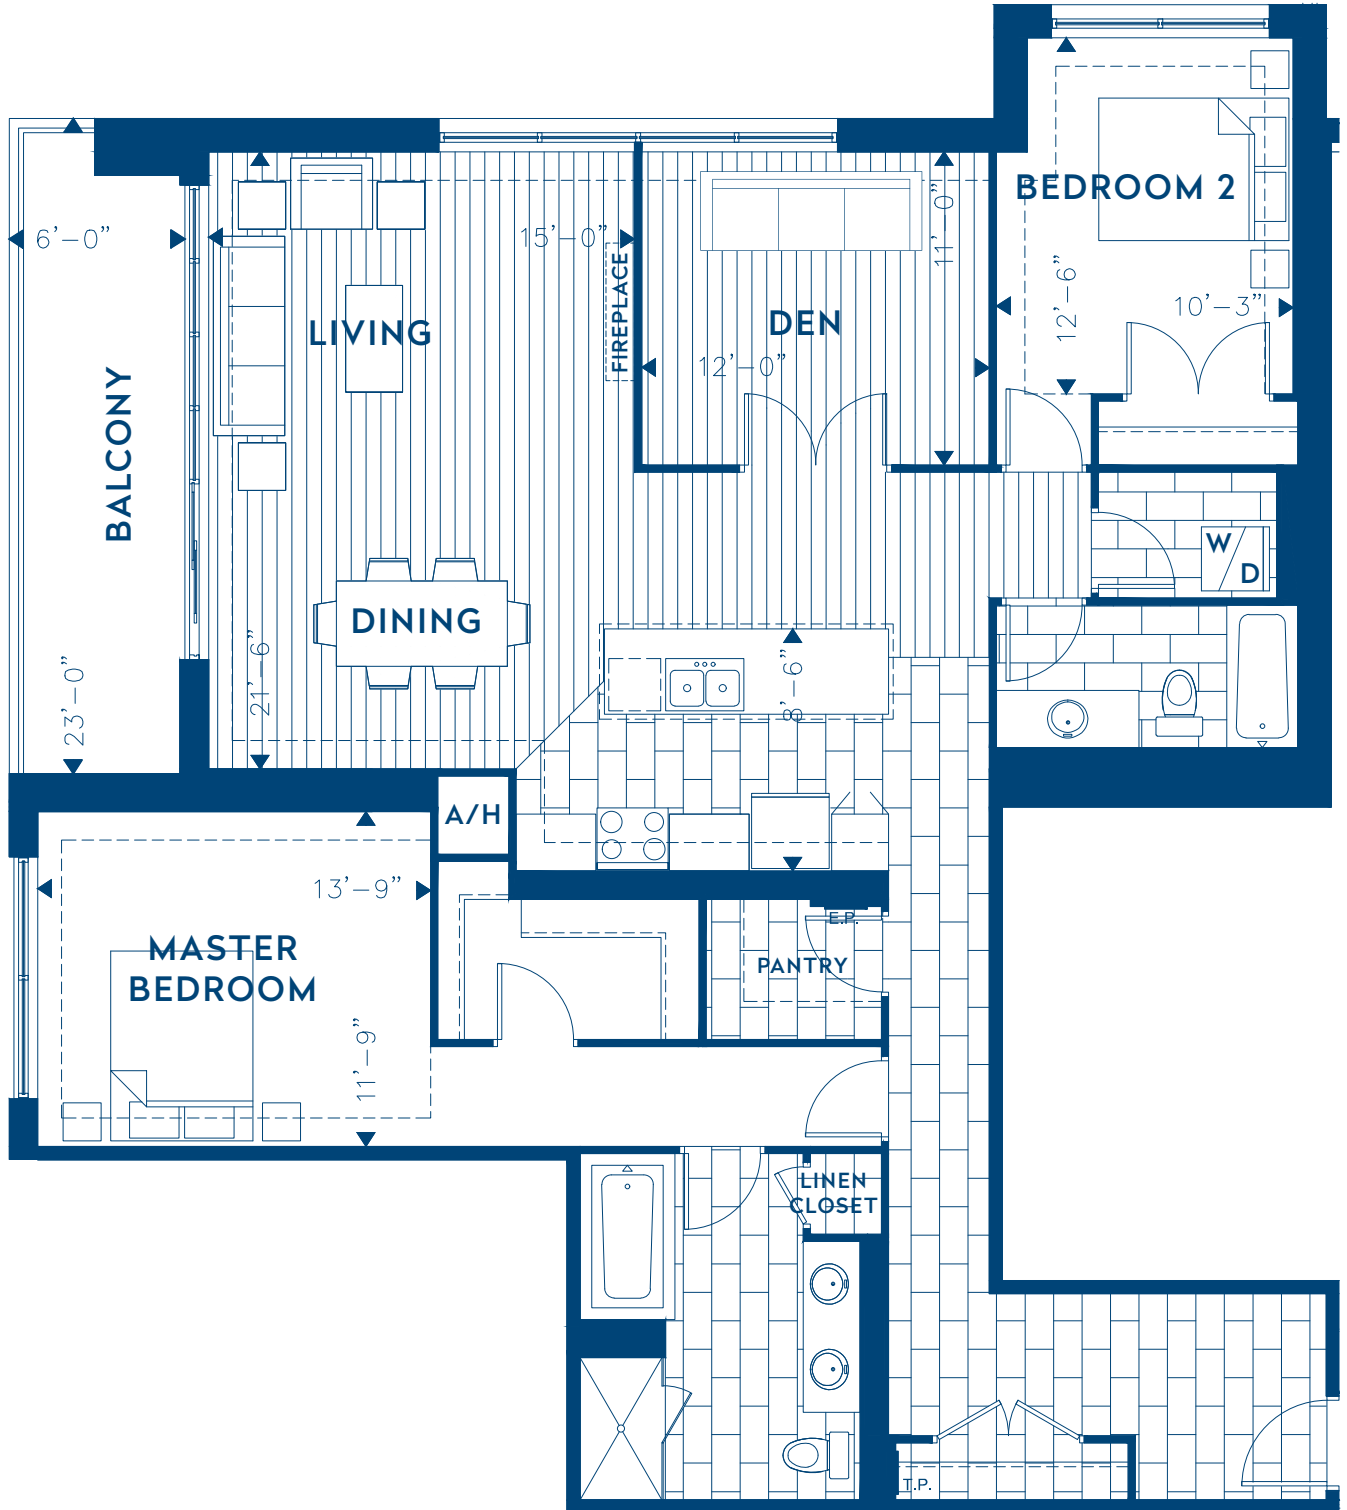

# DIAMOND 2K

SUITE: 1,710 SQ.FT.

BALCONY: 135 SQ.FT.

TOTAL: 1,845 SQ.FT.

## SUITE AVAILABILITY

UNITS 1601 - 2501 • 16TH TO 25TH FLOORS

KEY PLAN

Plans are subject to change without notice. Actual floor space may vary from stated area. Bulkheads and box outs will be required as chases for plumbing and mechanical. Illustrations are artist's concept and may show features not included in base price. See Sales Representative for more information. E & O E.