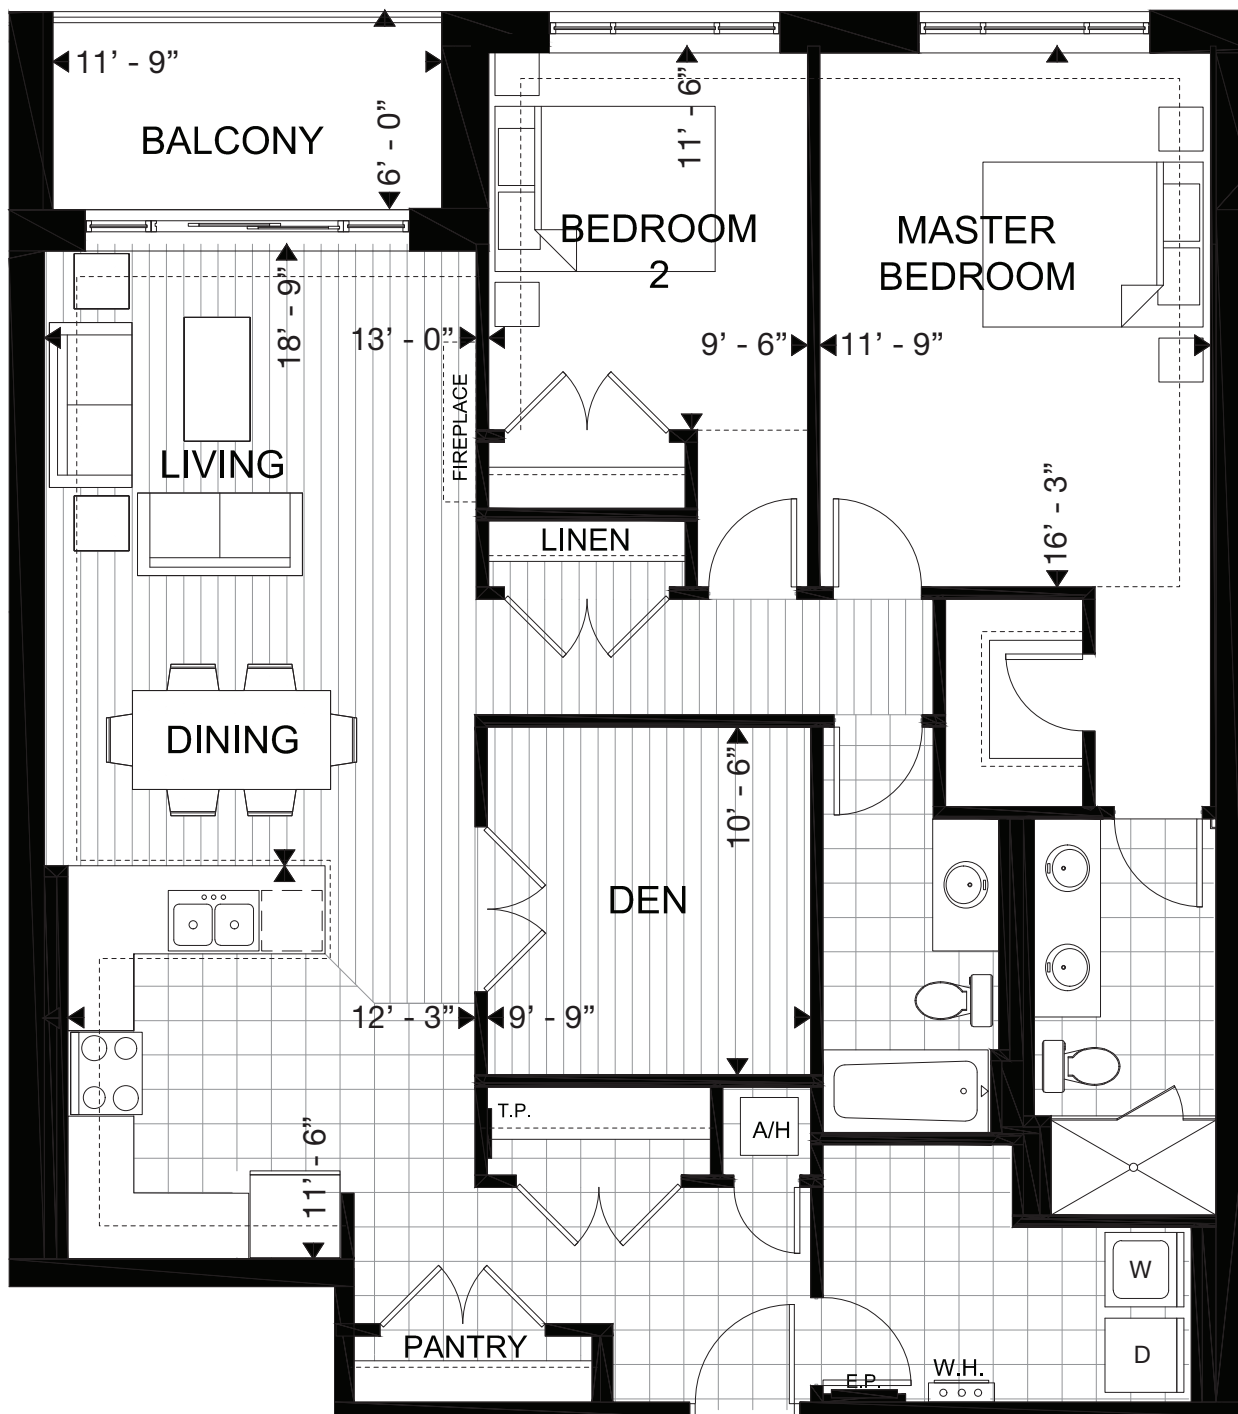

CALEDONIA - 2C 2 BED + DEN

SUITE: 1395 SQ.FT. | BALCONY: 70 SQ.FT. | TOTAL: 1465 SQ.FT.

VILLAS
OF AVON
PHASE II

SUITE AVAILABILITY

FIRST FLOOR

SECOND - FOURTH FLOOR

Plans are subject to change without notice. Actual floor space may vary from stated area. Plans may show optional features not included in base price. See sales staff for more details. E. & O. E.