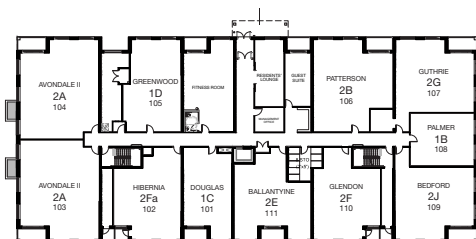

CALEDONIA - 2C 2 BED + DEN

SUITE: 1395 SQ.FT. | BALCONY: 70 SQ.FT. | TOTAL: 1465 SQ.FT.

VILLAS
OF AVON
PHASE II

SUITE AVAILABILITY

FIRST FLOOR

SECOND - FOURTH FLOOR

Plans are subject to change without notice. Actual floor space may vary from stated area. Plans may show optional features not included in base price. See sales staff for more details. E. & O. E.