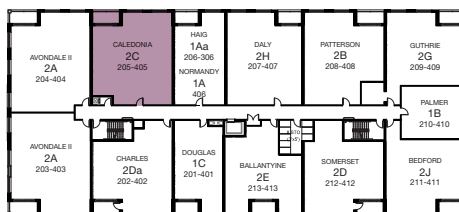

CALEDONIA - 2C 2 BED + DEN

SUITE: 1395 SQ.FT. | BALCONY: 70 SQ.FT. | TOTAL: 1465 SQ.FT.

VILLAS
OF AVON
PHASE II

SUITE AVAILABILITY

FIRST FLOOR

SECOND - FOURTH FLOOR

Plans are subject to change without notice. Actual floor space may vary from stated area. Plans may show optional features not included in base price. See sales staff for more details. E. & O. E.