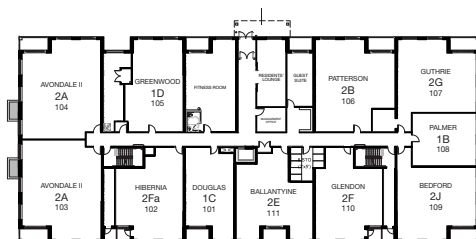

CHARLES - 2Da 2 BED

SUITE: 1285 SQ.FT. | BALCONY: 70 SQ.FT. | TOTAL: 1355 SQ.FT.

VILLAS
OF AVON
PHASE II

SUITE AVAILABILITY

FIRST FLOOR

SECOND - FOURTH FLOOR

Plans are subject to change without notice. Actual floor space may vary from stated area. Plans may show optional features not included in base price. See sales staff for more details. E. & O. E.