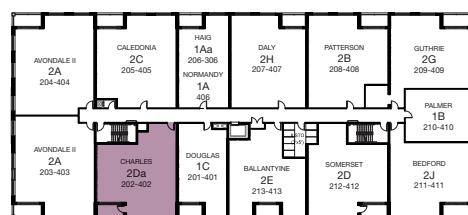

CHARLES - 2Da 2 BED

SUITE: 1285 SQ.FT. | BALCONY: 70 SQ.FT. | TOTAL: 1355 SQ.FT.

VILLAS
OF AVON
PHASE II

SUITE AVAILABILITY

FIRST FLOOR

SECOND - FOURTH FLOOR

Plans are subject to change without notice. Actual floor space may vary from stated area. Plans may show optional features not included in base price. See sales staff for more details. E. & O. E.