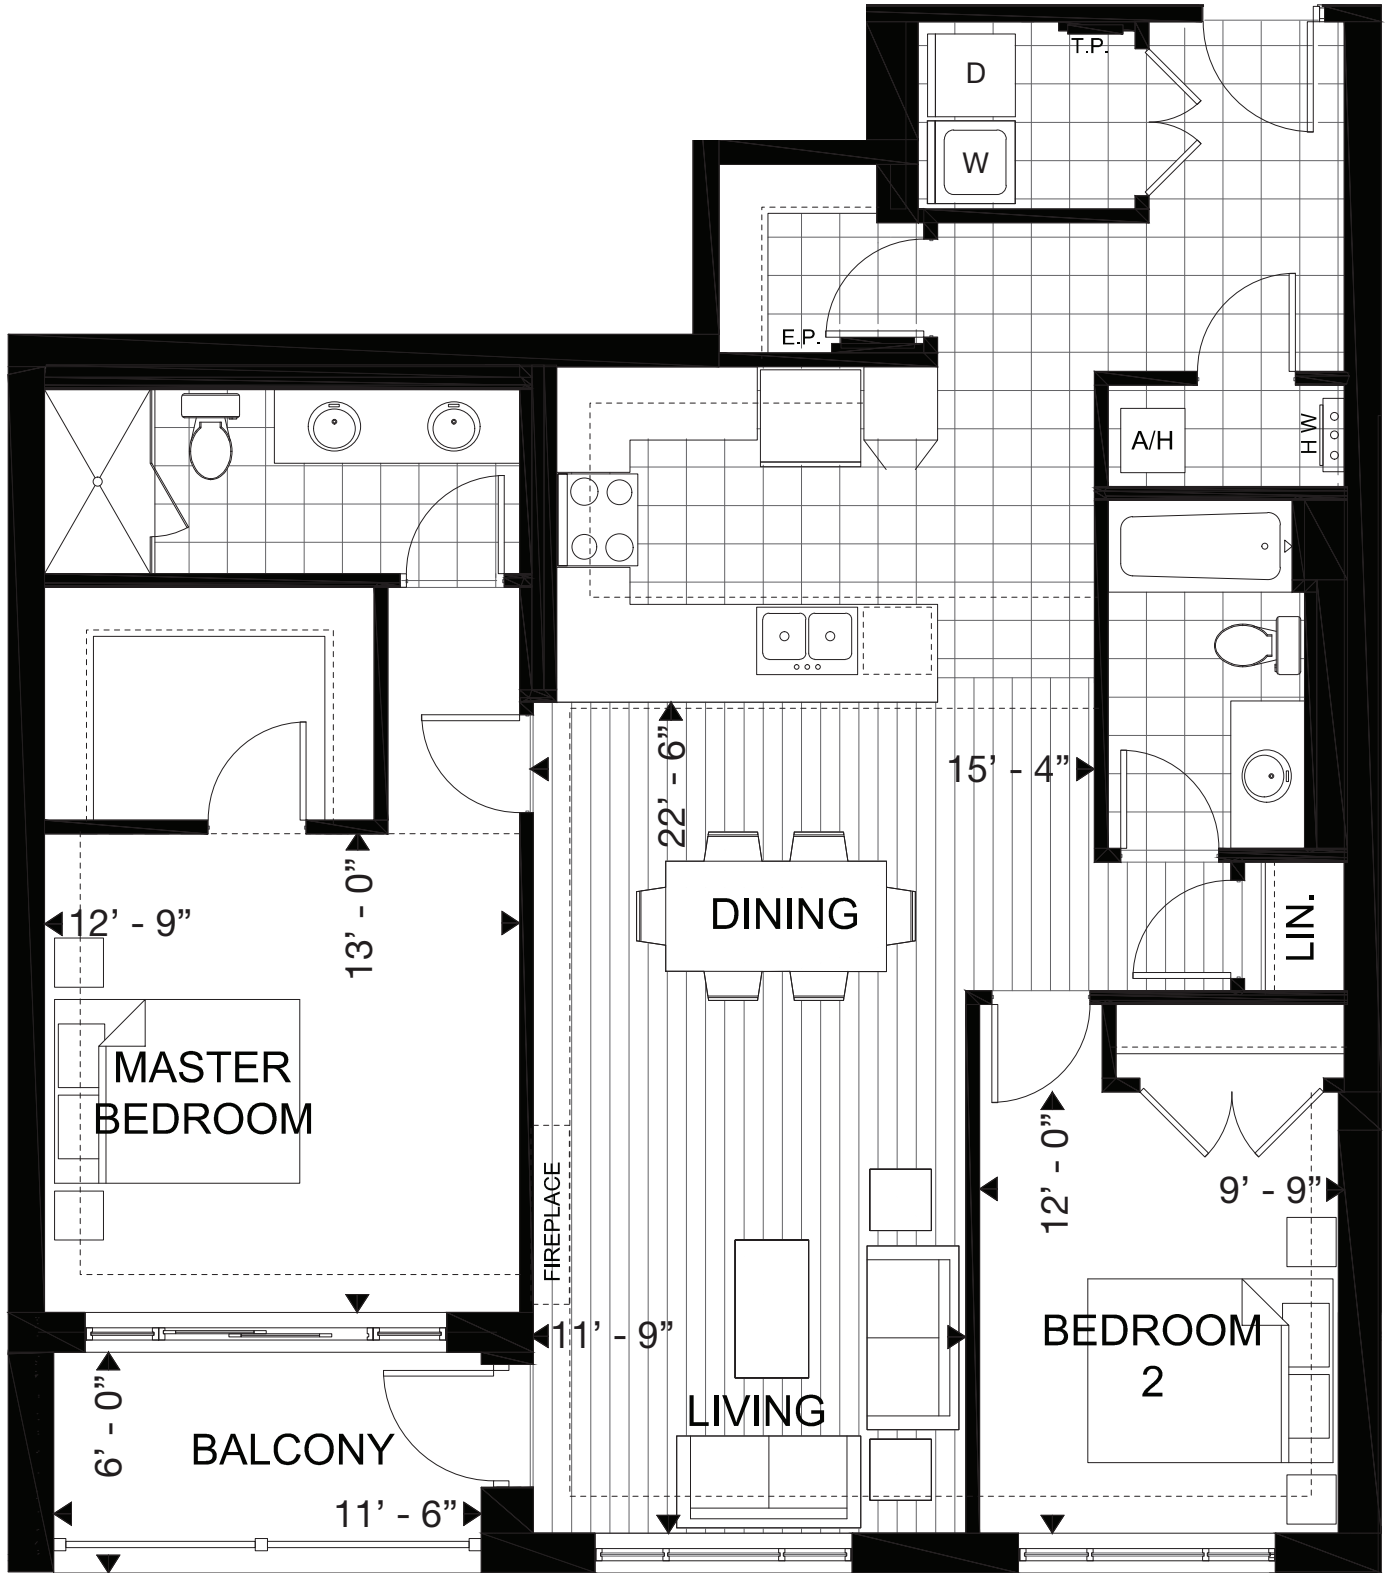

CHARLES - 2Da 2 BED

SUITE: 1285 SQ.FT. | BALCONY: 70 SQ.FT. | TOTAL: 1355 SQ.FT.

VILLAS
OF AVON
PHASE II

SUITE AVAILABILITY

FIRST FLOOR

SECOND - FOURTH FLOOR

Plans are subject to change without notice. Actual floor space may vary from stated area. Plans may show optional features not included in base price. See sales staff for more details. E. & O. E.