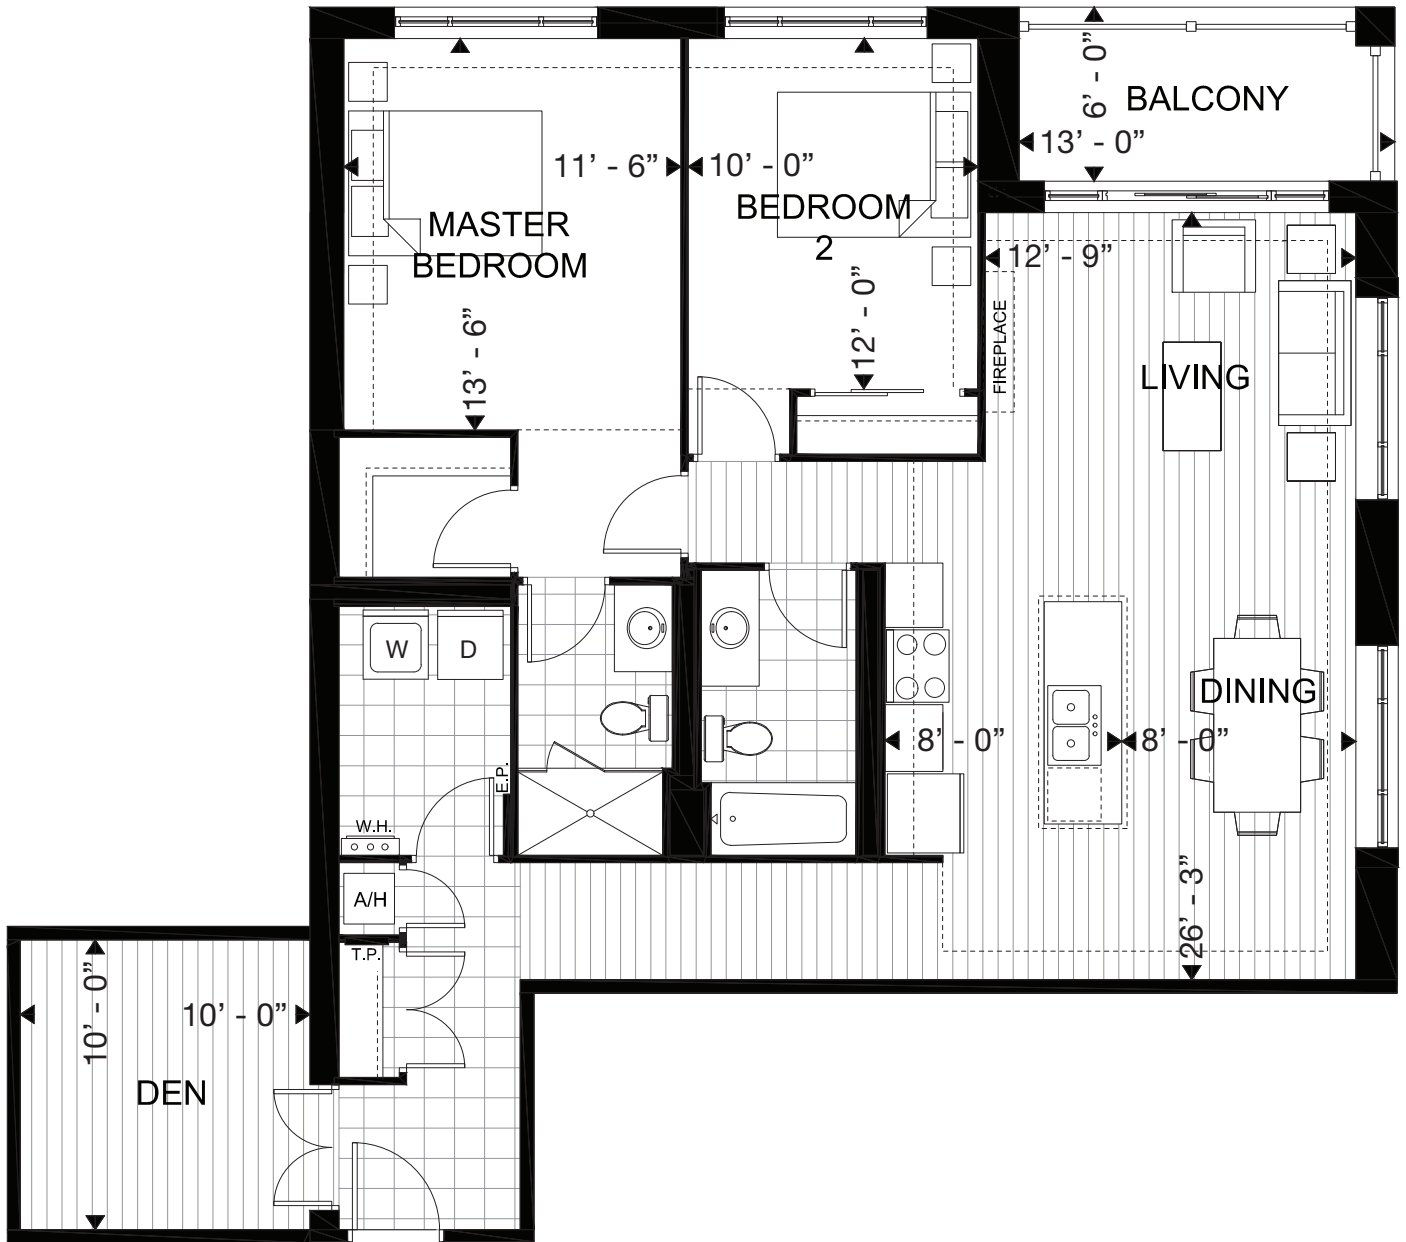

GUTHRIE - 2G 2 BED + DEN

SUITE: 1345 SQ.FT. | BALCONY: 75 SQ.FT. | TOTAL: 1420 SQ.FT.

VILLAS
OF AVON
PHASE II

SUITE AVAILABILITY

FIRST FLOOR

SECOND - FOURTH FLOOR

Plans are subject to change without notice. Actual floor space may vary from stated area. Plans may show optional features not included in base price. See sales staff for more details. E. & O. E.