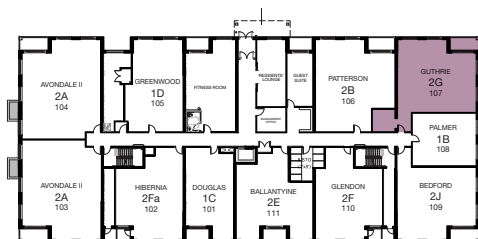

GUTHRIE - 2G 2 BED + DEN

SUITE: 1345 SQ.FT. | BALCONY: 75 SQ.FT. | TOTAL: 1420 SQ.FT.

VILLAS
OF AVON
PHASE II

SUITE AVAILABILITY

FIRST FLOOR

SECOND - FOURTH FLOOR

Plans are subject to change without notice. Actual floor space may vary from stated area. Plans may show optional features not included in base price. See sales staff for more details. E. & O. E.