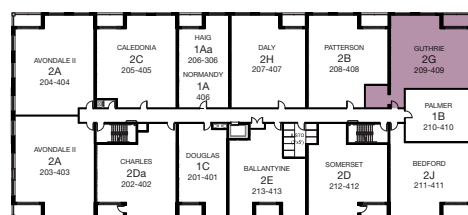

GUTHRIE - 2G 2 BED + DEN

SUITE: 1345 SQ.FT. | BALCONY: 75 SQ.FT. | TOTAL: 1420 SQ.FT.

VILLAS
OF AVON
PHASE II

SUITE AVAILABILITY

FIRST FLOOR

SECOND - FOURTH FLOOR

Plans are subject to change without notice. Actual floor space may vary from stated area. Plans may show optional features not included in base price. See sales staff for more details. E. & O. E.