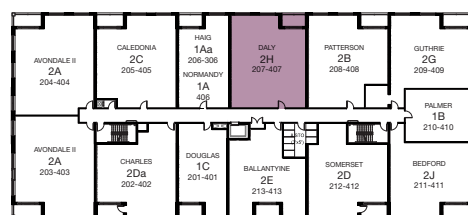

# DALY - 2H 2 BED + DEN

SUITE: 1390 SQ.FT. | BALCONY: 60 SQ.FT. | TOTAL: 1450 SQ.FT.

**VILLAS**  
OF AVON  
PHASE II

## SUITE AVAILABILITY

FIRST FLOOR

SECOND - FOURTH FLOOR

Plans are subject to change without notice. Actual floor space may vary from stated area. Plans may show optional features not included in base price. See sales staff for more details. E. & O. E.