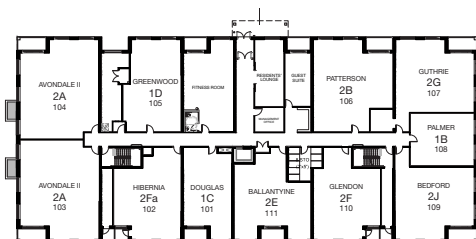

# DALY - 2H 2 BED + DEN

SUITE: 1390 SQ.FT. | BALCONY: 60 SQ.FT. | TOTAL: 1450 SQ.FT.

**VILLAS**  
OF AVON  
PHASE II

## SUITE AVAILABILITY

FIRST FLOOR

SECOND - FOURTH FLOOR

Plans are subject to change without notice. Actual floor space may vary from stated area. Plans may show optional features not included in base price. See sales staff for more details. E. & O. E.