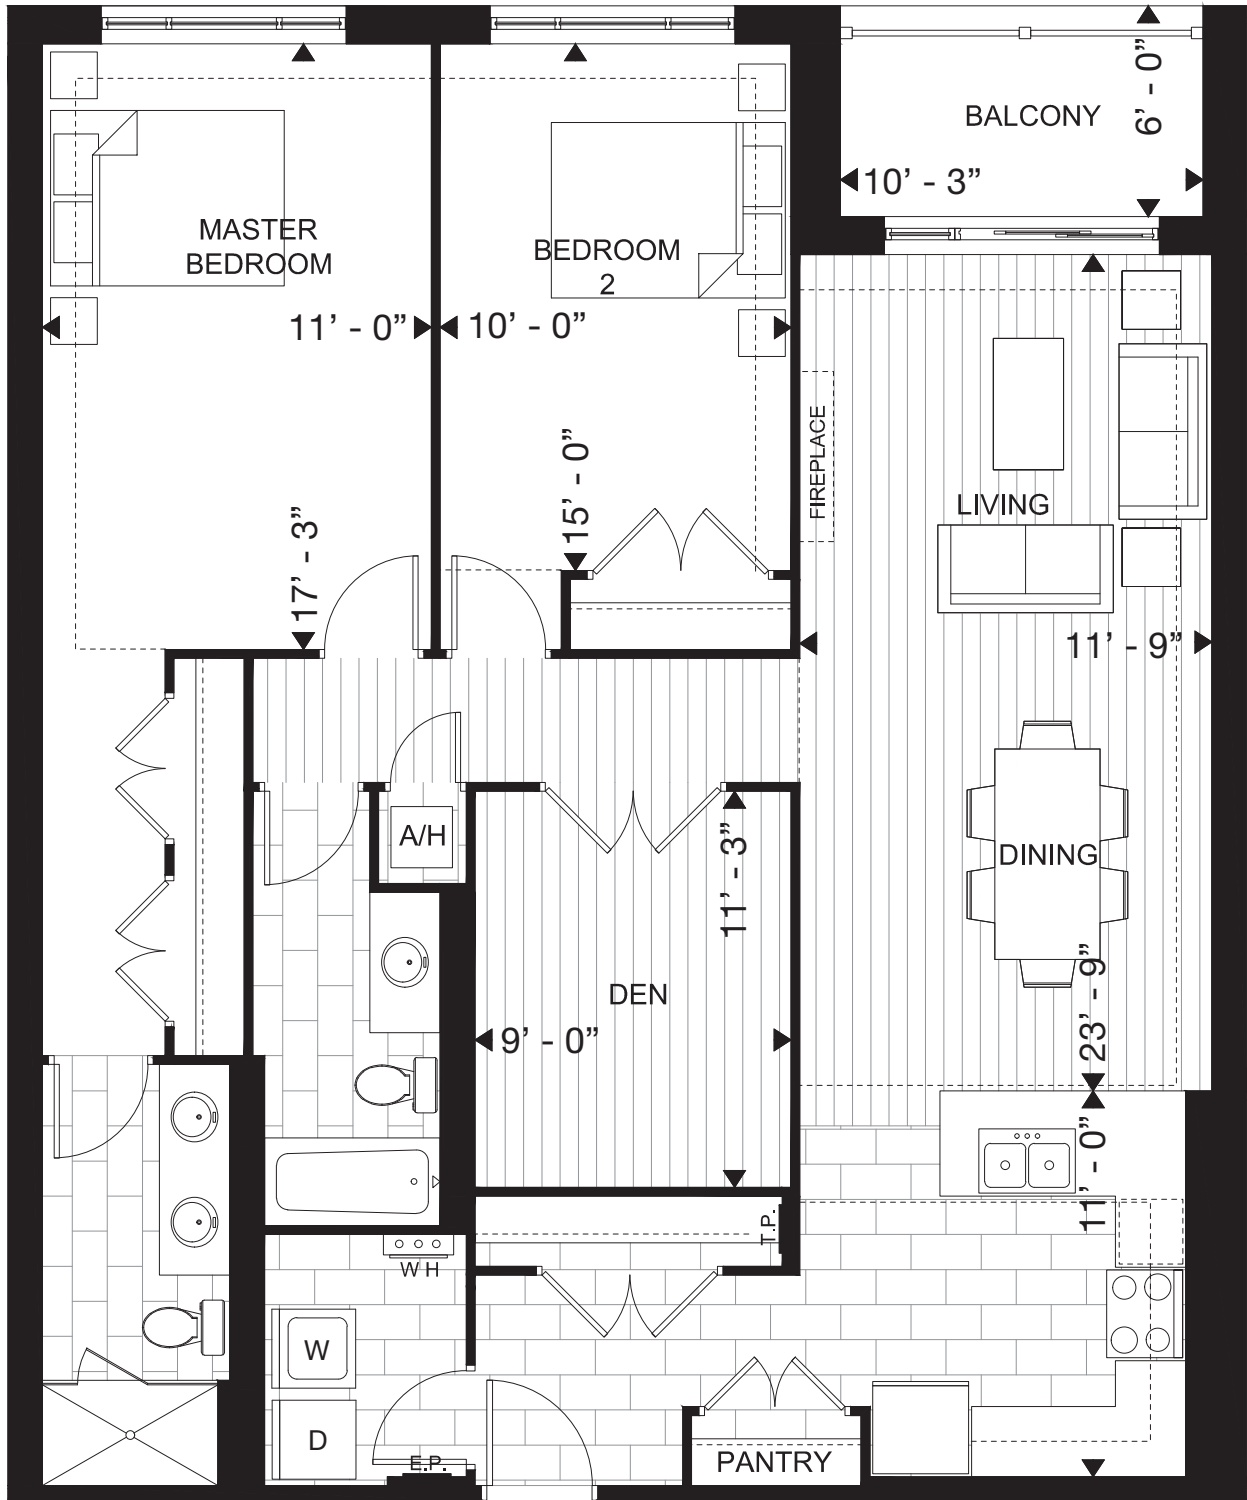

# DALY - 2H 2 BED + DEN

SUITE: 1390 SQ.FT. | BALCONY: 60 SQ.FT. | TOTAL: 1450 SQ.FT.

**VILLAS**  
OF AVON  
PHASE II

## SUITE AVAILABILITY

FIRST FLOOR

SECOND - FOURTH FLOOR

Plans are subject to change without notice. Actual floor space may vary from stated area. Plans may show optional features not included in base price. See sales staff for more details. E. & O. E.