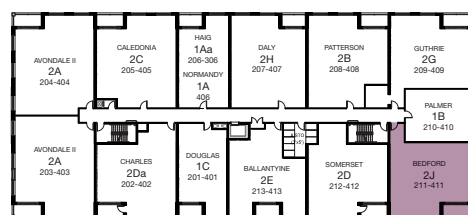

BEDFORD - 2J 2 BED

SUITE: 1240 SQ.FT. | BALCONY: 75 SQ.FT. | TOTAL: 1315 SQ.FT.

VILLAS
OF AVON
PHASE II

SUITE AVAILABILITY

FIRST FLOOR

SECOND - FOURTH FLOOR

Plans are subject to change without notice. Actual floor space may vary from stated area. Plans may show optional features not included in base price. See sales staff for more details. E. & O. E.