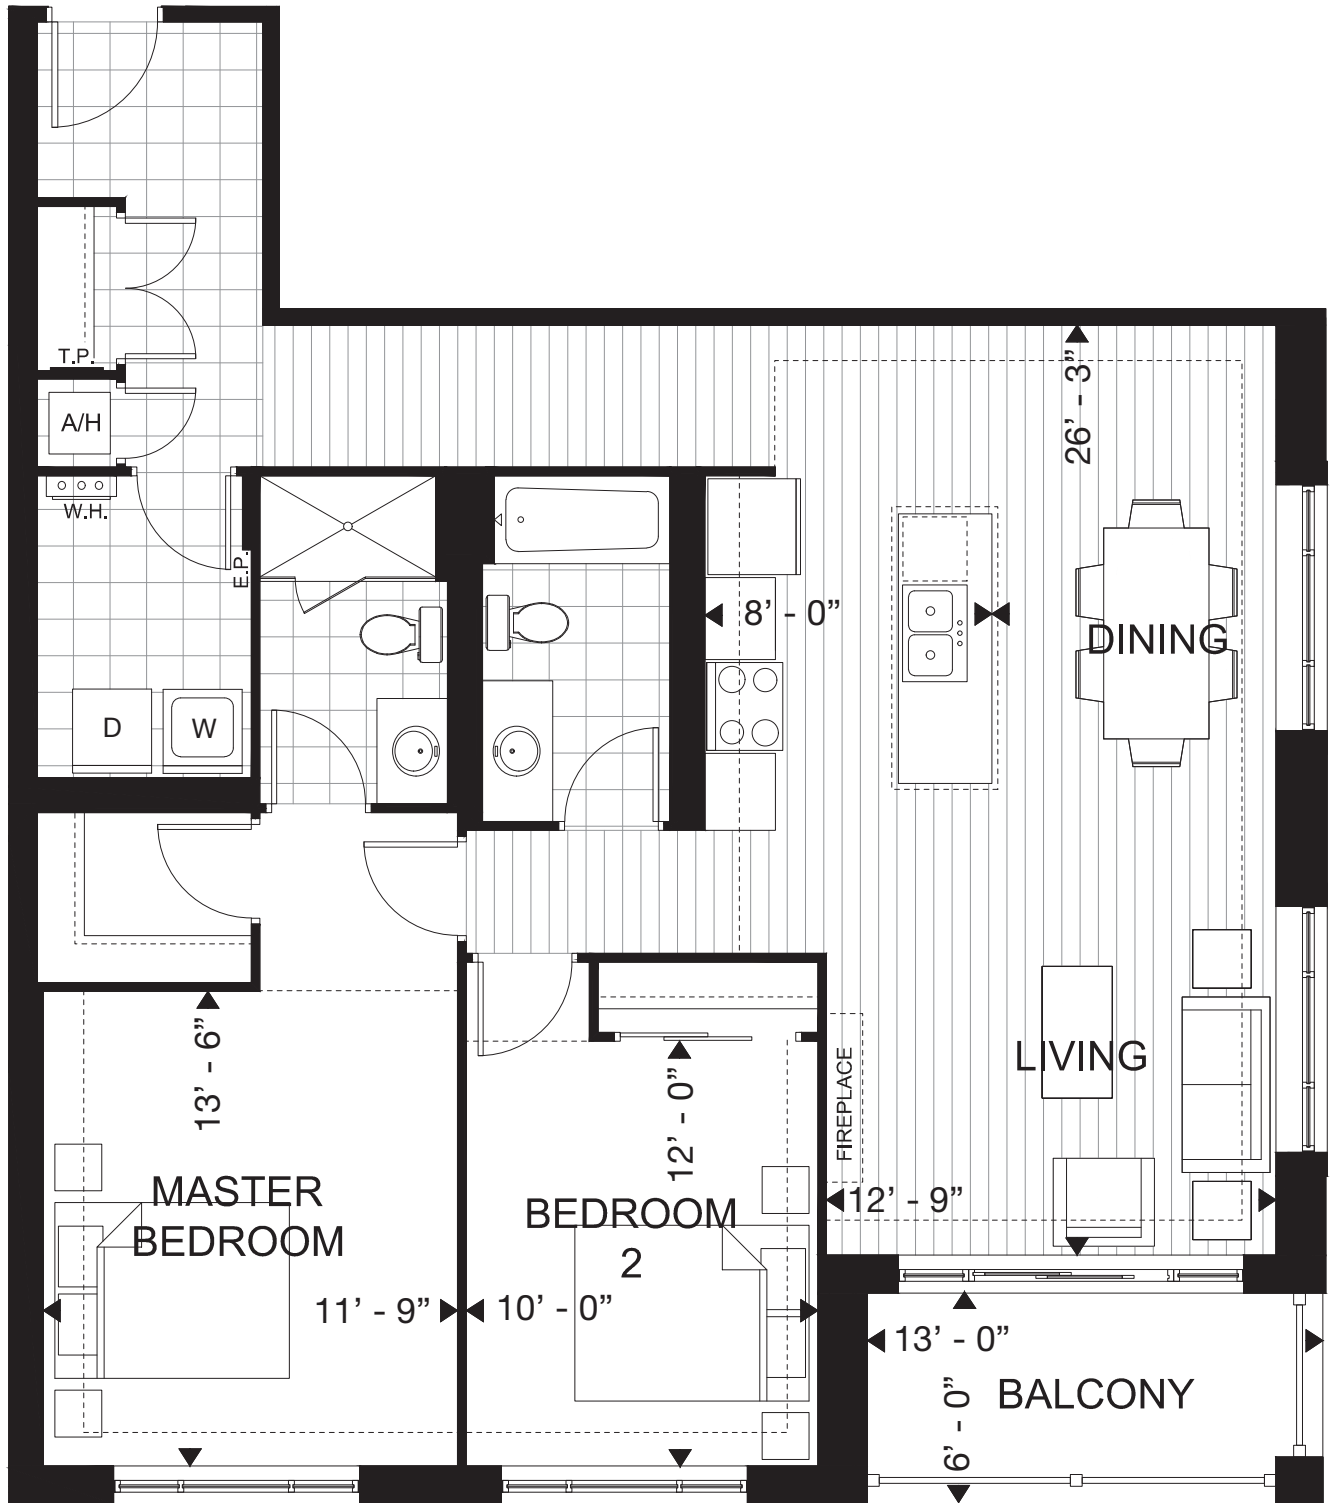

BEDFORD - 2J 2 BED

SUITE: 1240 SQ.FT. | BALCONY: 75 SQ.FT. | TOTAL: 1315 SQ.FT.

VILLAS
OF AVON
PHASE II

SUITE AVAILABILITY

FIRST FLOOR

SECOND - FOURTH FLOOR

Plans are subject to change without notice. Actual floor space may vary from stated area. Plans may show optional features not included in base price. See sales staff for more details. E. & O. E.