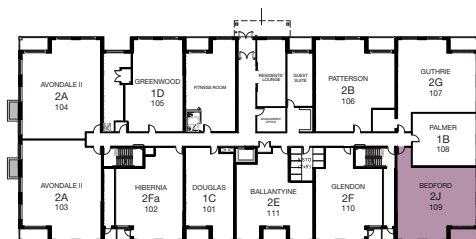

BEDFORD - 2J 2 BED

SUITE: 1240 SQ.FT. | BALCONY: 75 SQ.FT. | TOTAL: 1315 SQ.FT.

VILLAS
OF AVON
PHASE II

SUITE AVAILABILITY

FIRST FLOOR

SECOND - FOURTH FLOOR

Plans are subject to change without notice. Actual floor space may vary from stated area. Plans may show optional features not included in base price. See sales staff for more details. E. & O. E.