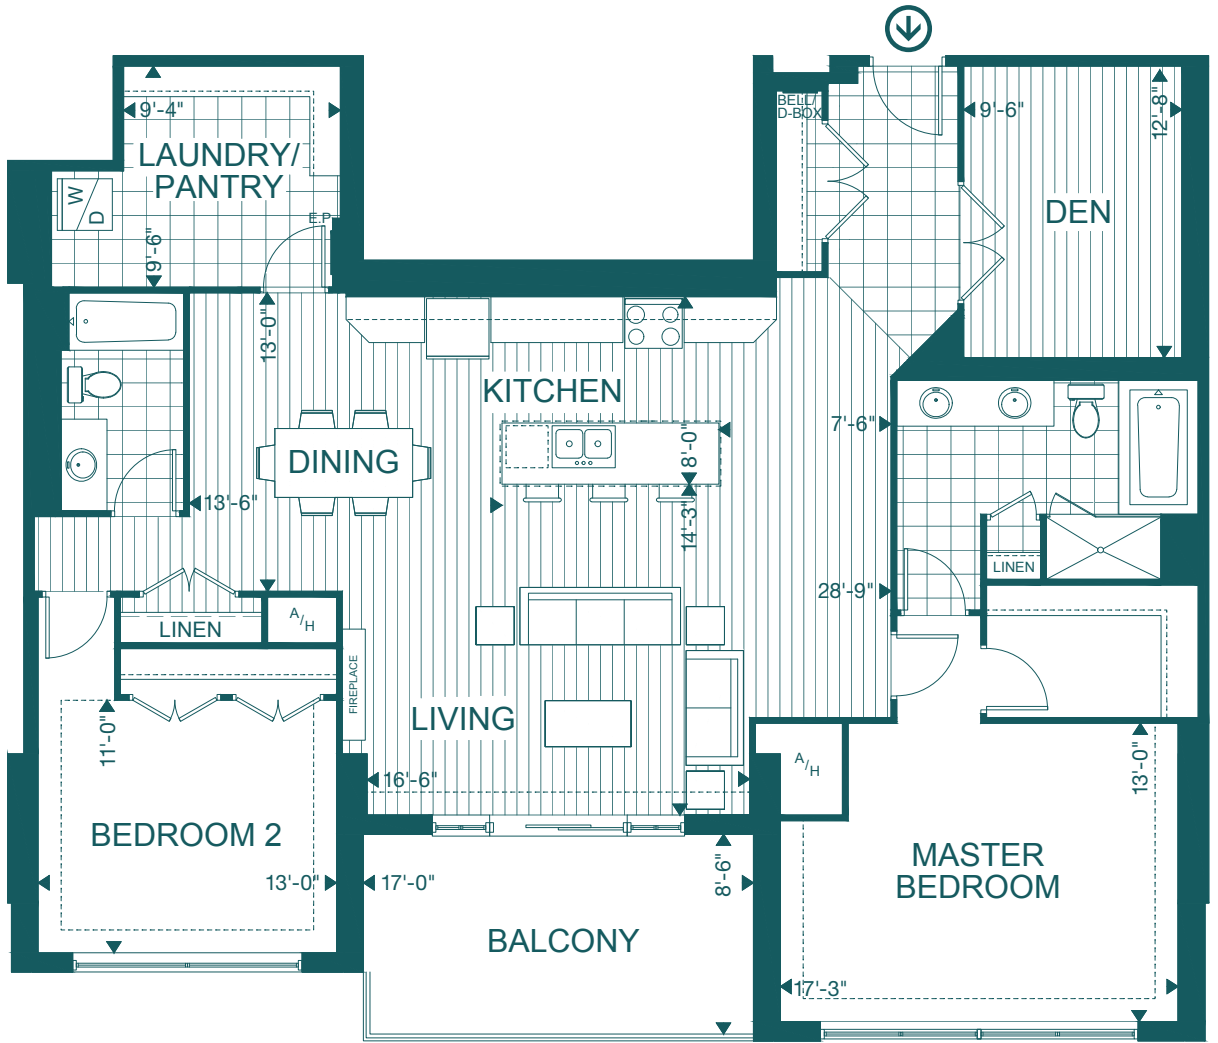

VIENNA-2D SUITE: 1802 SQ. FT. / BALCONY: 153 SQ. FT. / TOTAL: 1955 SQ. FT.

SUITE AVAILABILITY

TYPICAL FLOORS 3-10 | ALSO AVAILABLE ON FLOOR 2

Plans are subject to change without notice. Actual floor space may vary from stated area. Bulkheads and box outs will be required as chases for plumbing and mechanical. Illustrations are artists concept and may show features not included in base price. Second floors have terraces, all other floors have balconies. See sales staff for more information. E. & O. E.