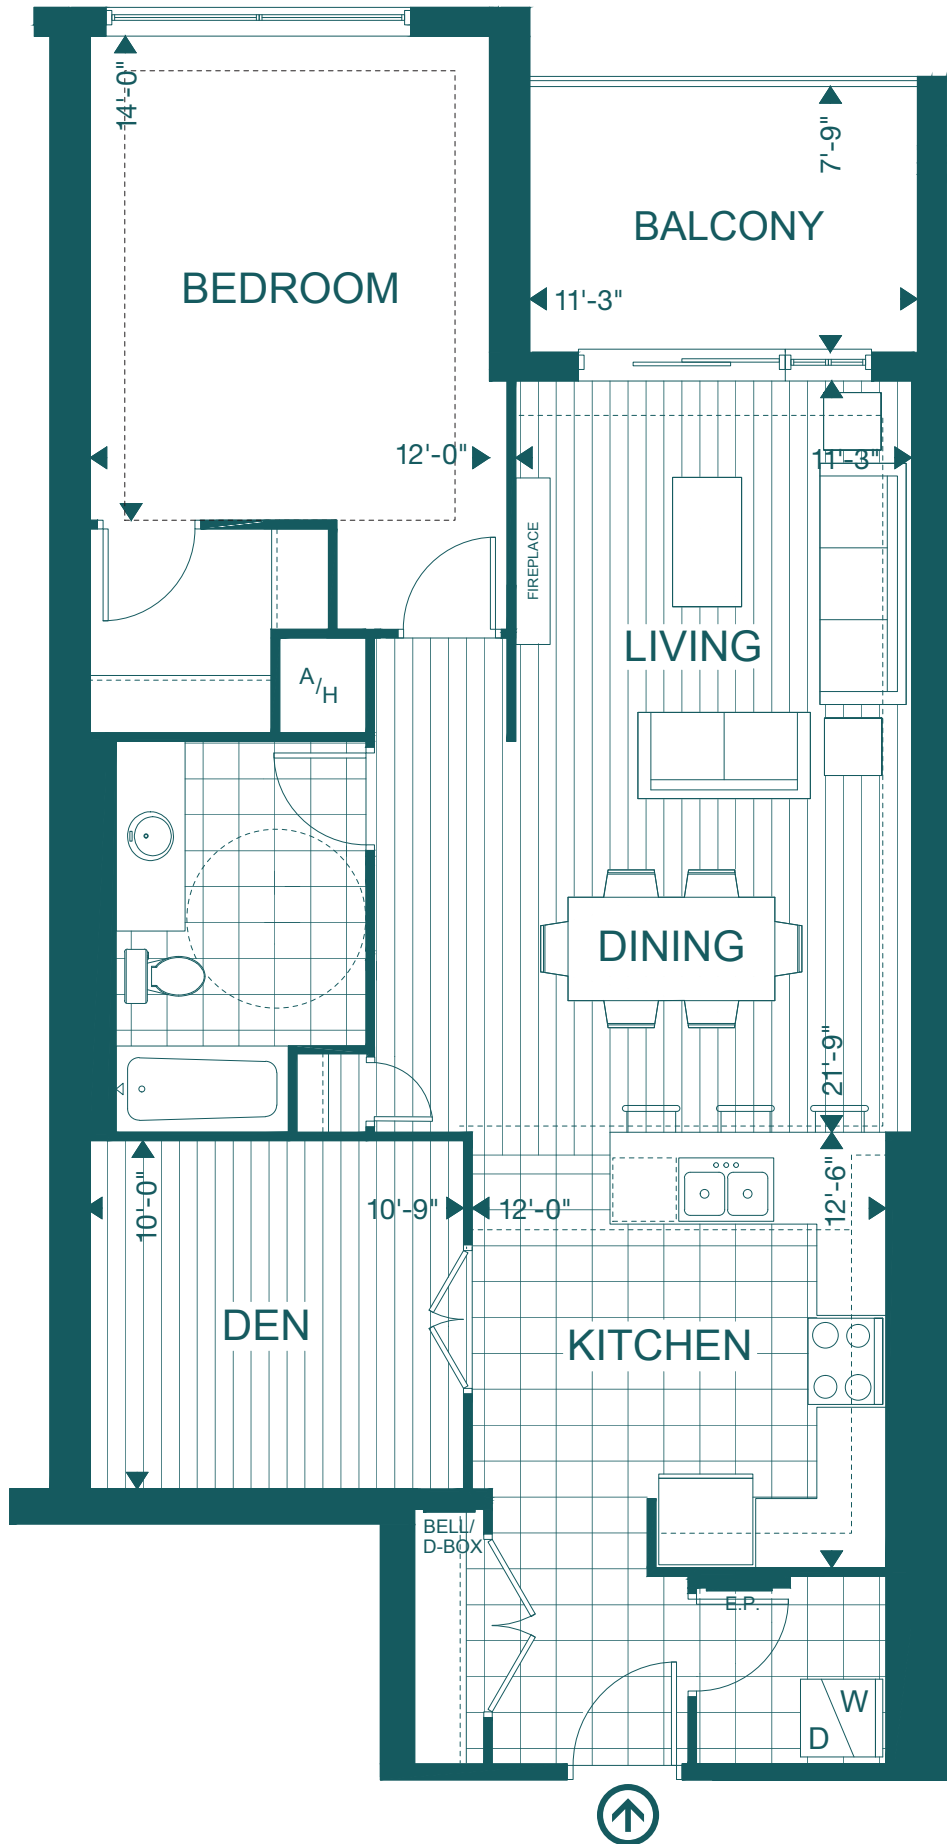

# INNSBRUCK-1B

SUITE: 1091 SQ. FT. / BALCONY: 90 SQ. FT. / TOTAL: 1181 SQ. FT.

VILLAGENORTH  
II

## SUITE AVAILABILITY

TYPICAL FLOORS 3-10 | ALSO AVAILABLE ON FLOORS 2, 11 AND 12

Plans are subject to change without notice. Actual floor space may vary from stated area. Bulkheads and box outs will be required as chases for plumbing and mechanical. Illustrations are artists concept and may show features not included in base price. Second floors have terraces, all other floors have balconies. See sales staff for more information. E. & O. E.