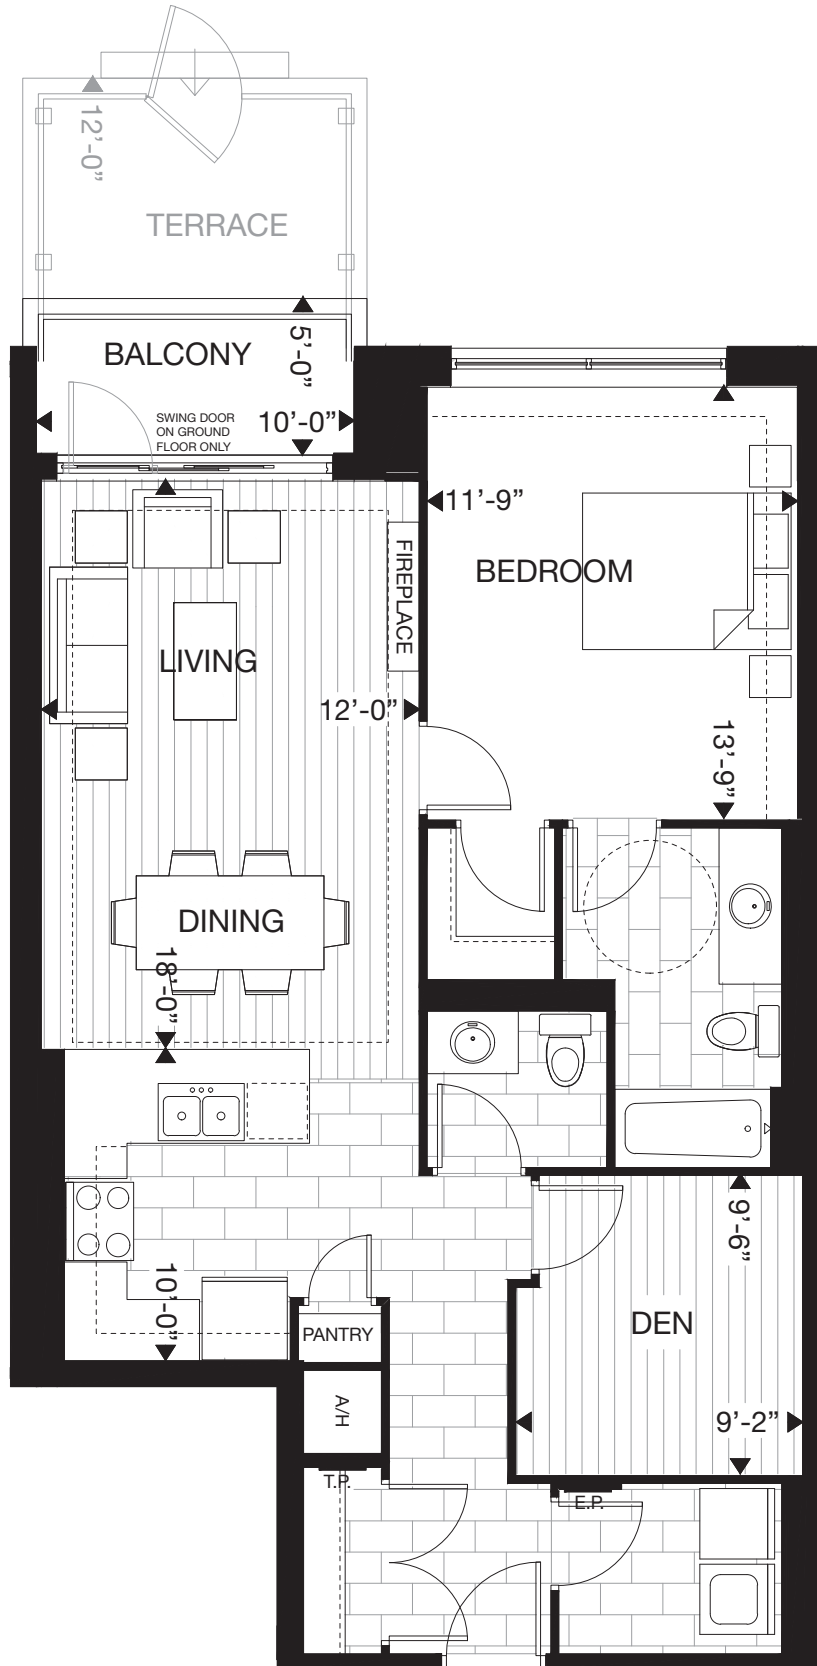

parkwest

1A 1 BED + DEN

SUITE: 950 SQ.FT. | BALCONY: 50 SQ.FT. | TOTAL: 1000 SQ.FT.

ONLY APPLIES ON UNIT 105

SUITE: 950 SQ.FT. | TERRACE: 130 SQ.FT. | TOTAL: 1080 SQ.FT.

SUITE AVAILABILITY Plans are subject to change without notice. Actual floor space may vary from stated area. Plans may show optional features not included in base price. See sales staff for more details. E. & O. E.

The Height of Living.