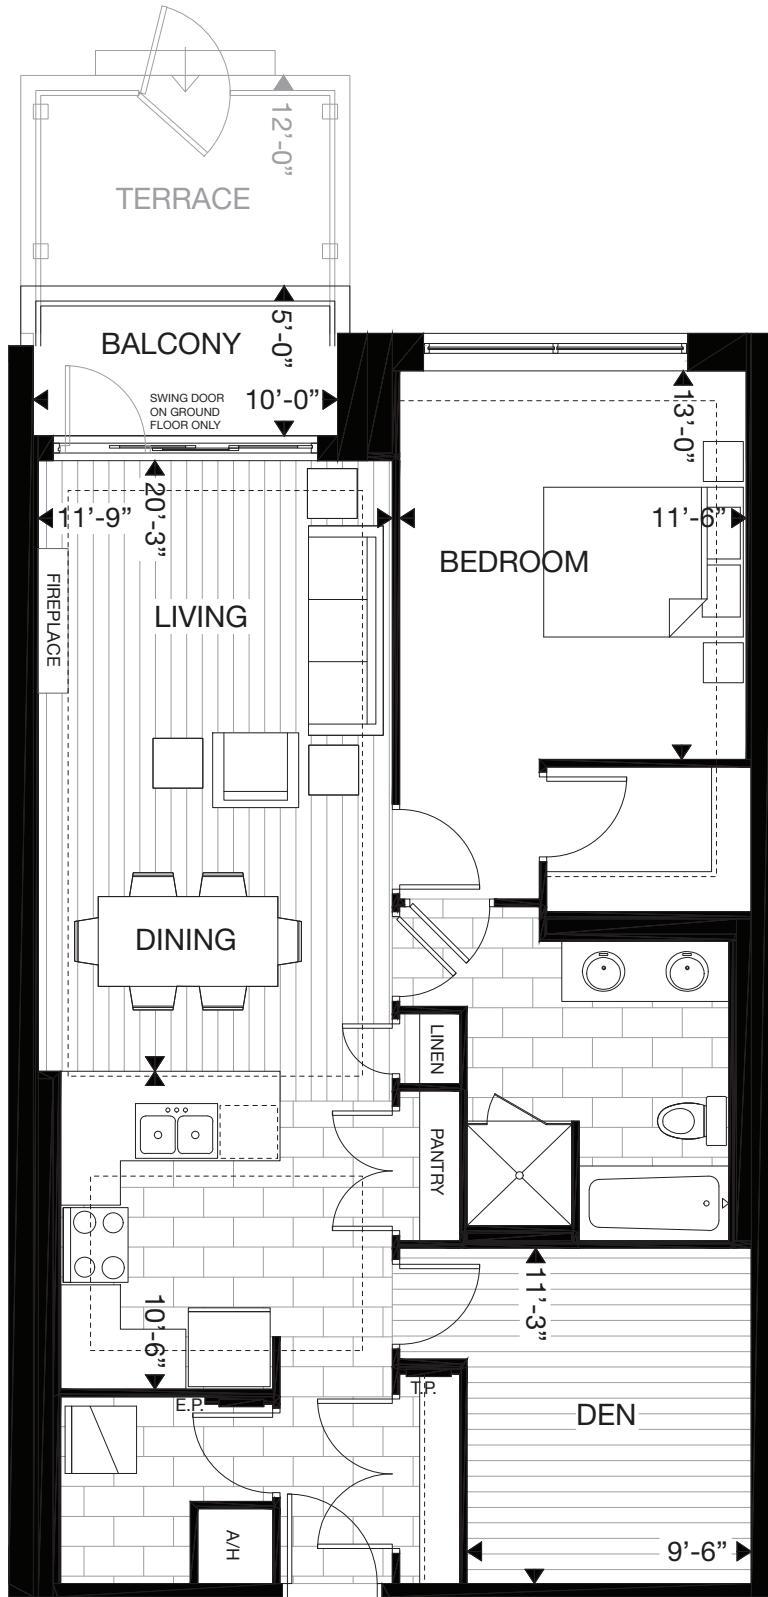

parkwest

1B 1 BED + DEN

SUITE: 1010 SQ.FT. | BALCONY: 50 SQ.FT. | TOTAL: 1060 SQ.FT.

ONLY APPLIES ON UNIT 106 & 107

SUITE: 1010 SQ.FT. | TERRACE: 130 SQ.FT. | TOTAL: 1140 SQ.FT.

SUITE AVAILABILITY Plans are subject to change without notice. Actual floor space may vary from stated area. Plans may show optional features not included in base price. See sales staff for more details. E. & O. E.

The Height of Living.