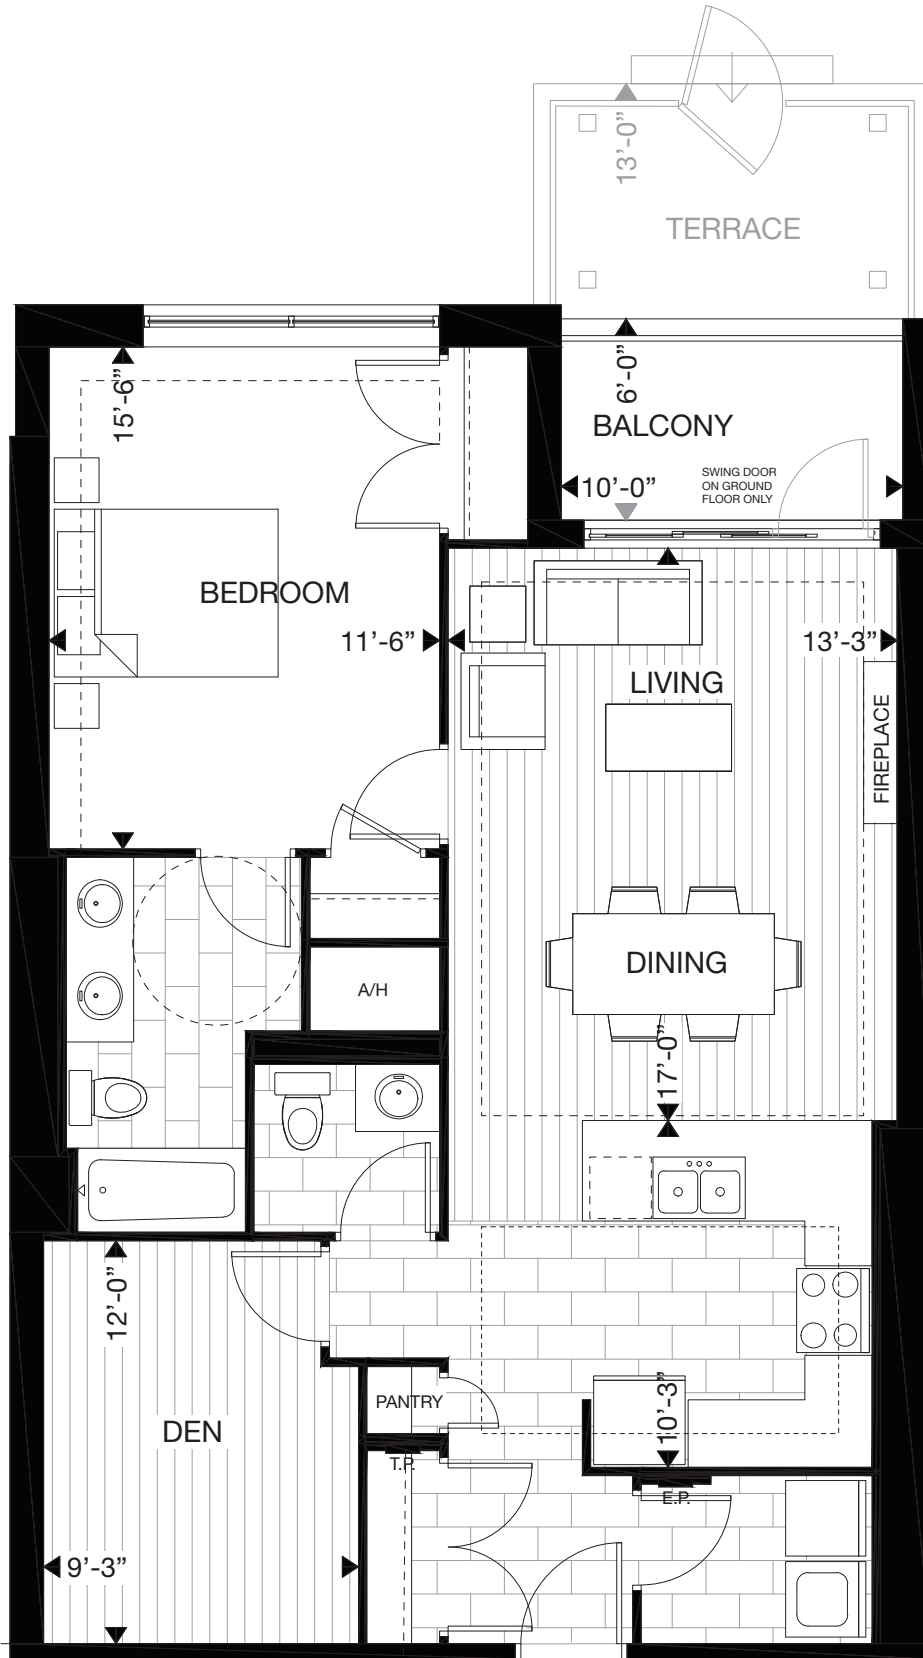

parkwest

1C 1 BED + DEN

SUITE: 995 SQ.FT. | BALCONY: 60 SQ.FT. | TOTAL: 1055 SQ.FT.

ONLY APPLIES ON UNIT 111

SUITE: 995 SQ.FT. | TERRACE: 145 SQ.FT. | TOTAL: 1140 SQ.FT.

SUITE AVAILABILITY

Plans are subject to change without notice. Actual floor space may vary from stated area. Plans may show optional features not included in base price. See sales staff for more details. E. & O. E.

The Height of Living.