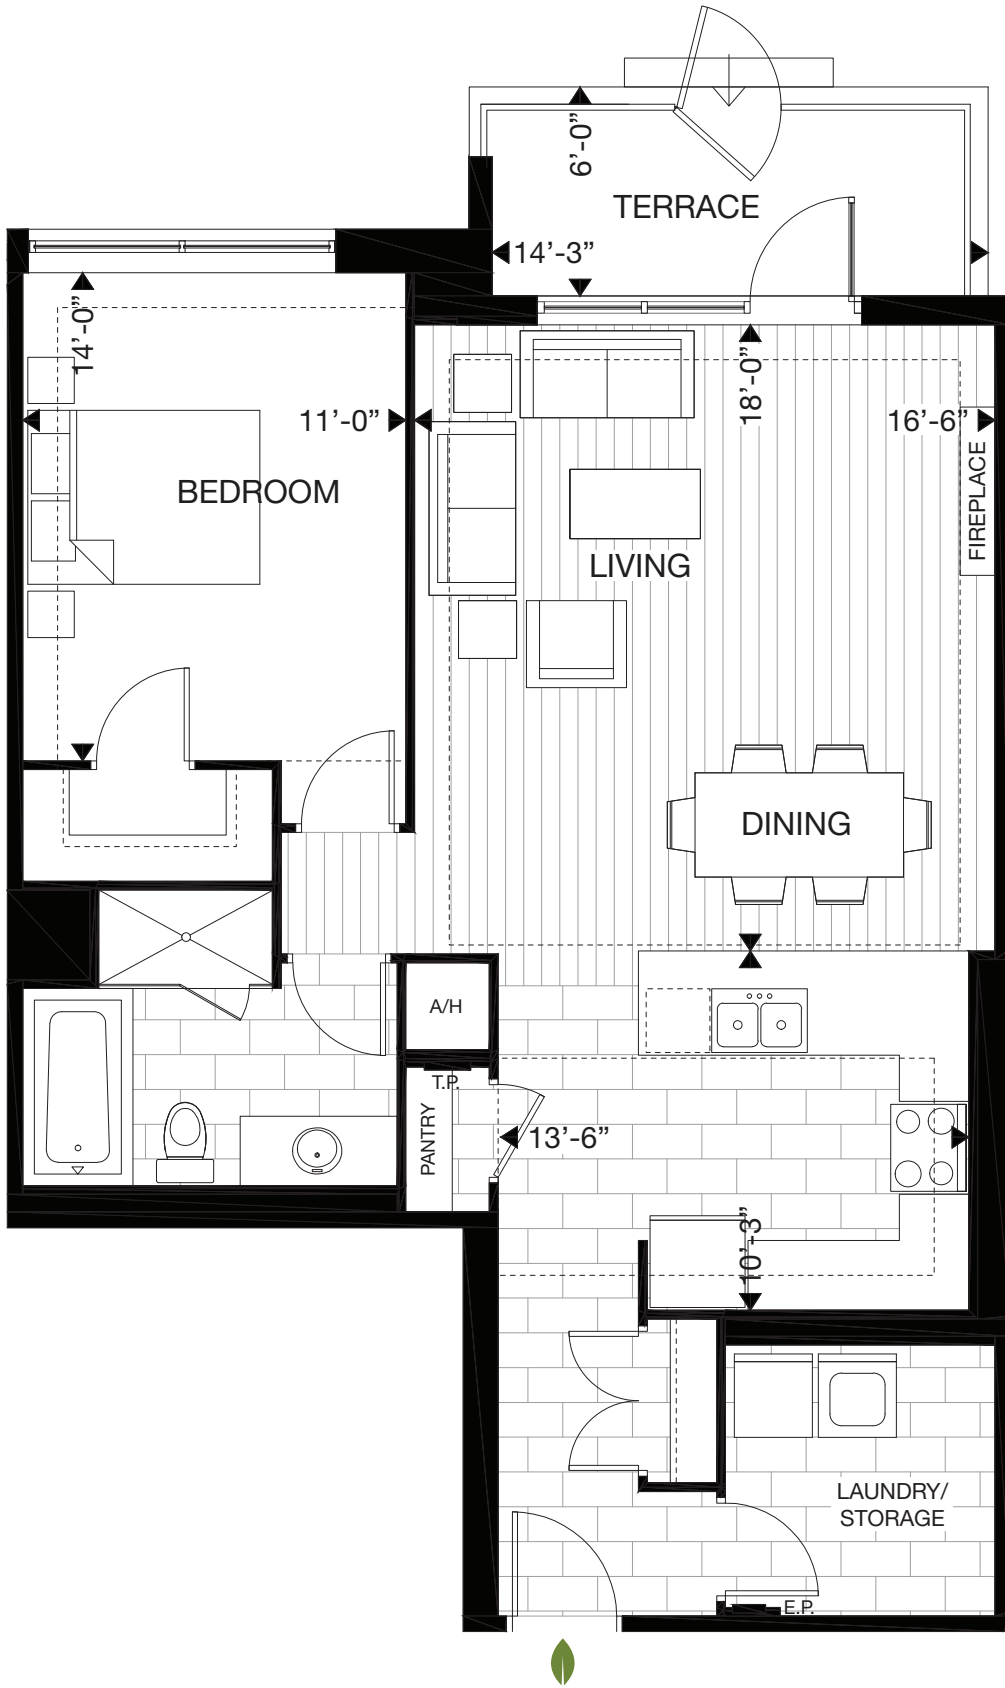

parkwest

1D 1 BED

SUITE: 980 SQ.FT. | BALCONY: 85 SQ.FT. | TOTAL: 1065 SQ.FT.

SUITE AVAILABILITY Plans are subject to change without notice. Actual floor space may vary from stated area. Plans may show optional features not included in base price. See sales staff for more details. E. & O. E.

The Height of Living.