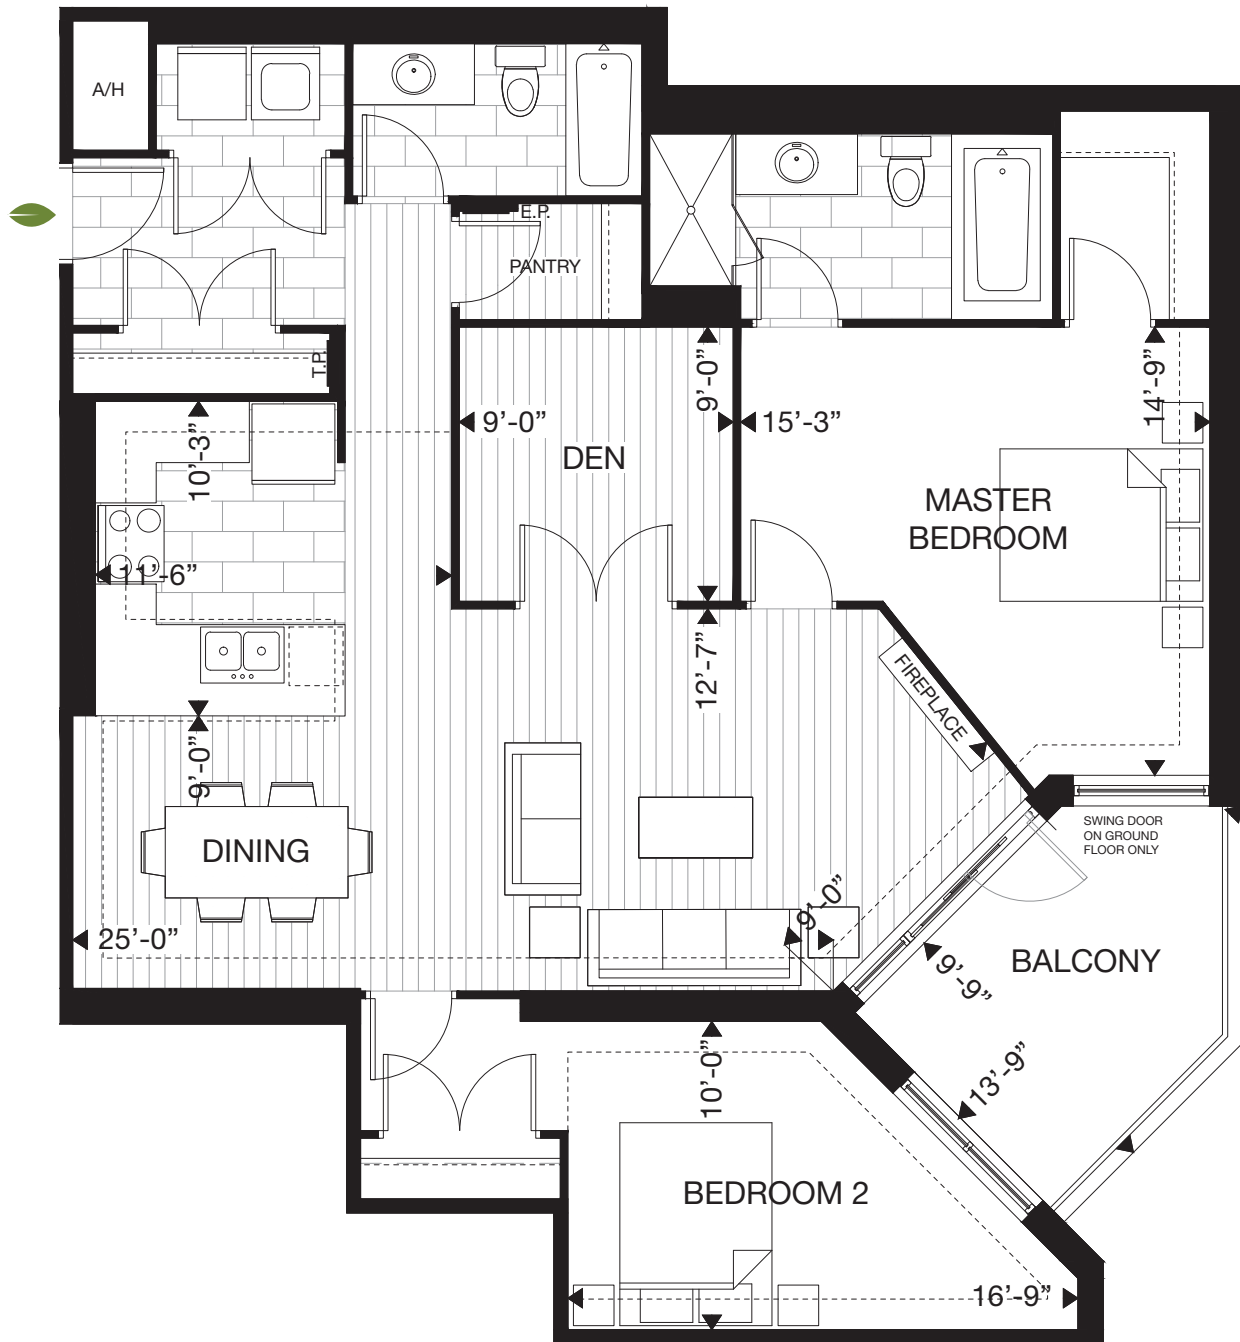

# 2A 2 BED + DEN

SUITE: 1350 SQ.FT. | BALCONY: 100 SQ.FT. | TOTAL: 1450 SQ.FT.

**SUITE AVAILABILITY** Plans are subject to change without notice. Actual floor space may vary from stated area. Plans may show optional features not included in base price. See sales staff for more details. E. & O. E.

The Height of Living.