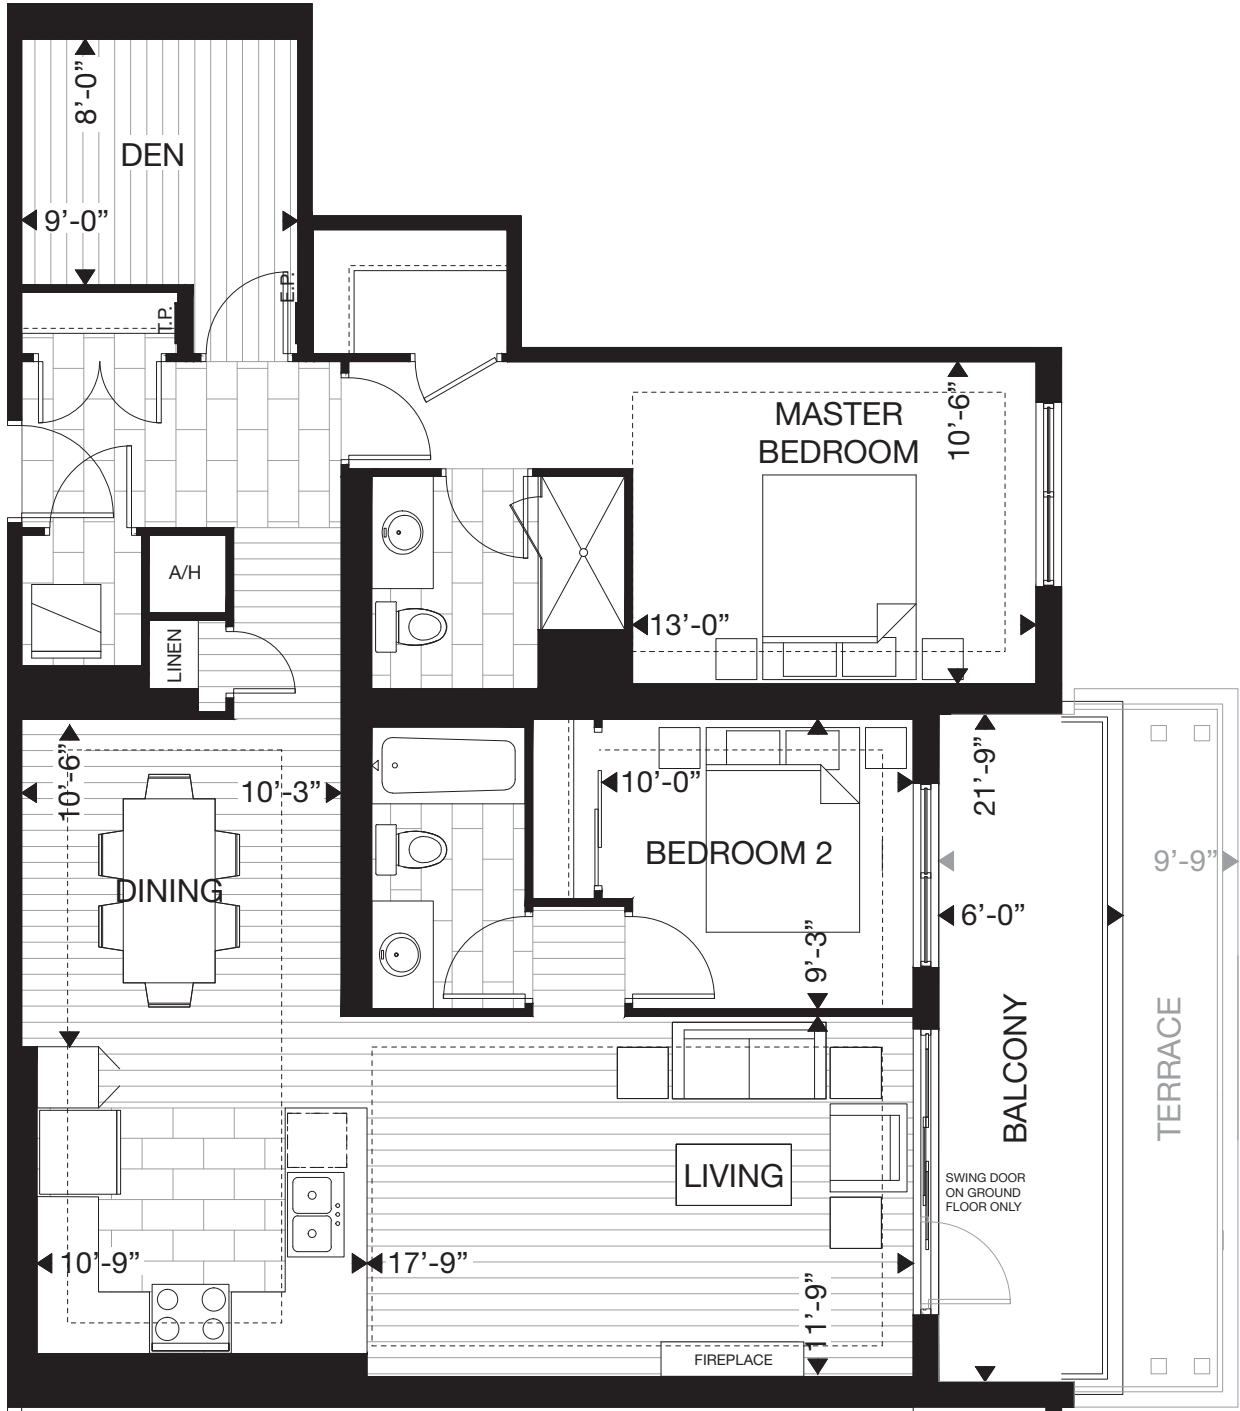

parkwest

2B 2 BED + DEN

SUITE: 1200 SQ.FT. | BALCONY: 130 SQ.FT. | TOTAL: 1330 SQ.FT.

ONLY APPLIES ON UNIT 102

SUITE: 1200 SQ.FT. | TERRACE: 220 SQ.FT. | TOTAL: 1420 SQ.FT.

SUITE AVAILABILITY Plans are subject to change without notice. Actual floor space may vary from stated area. Plans may show optional features not included in base price. See sales staff for more details. E. & O. E.

The Height of Living.