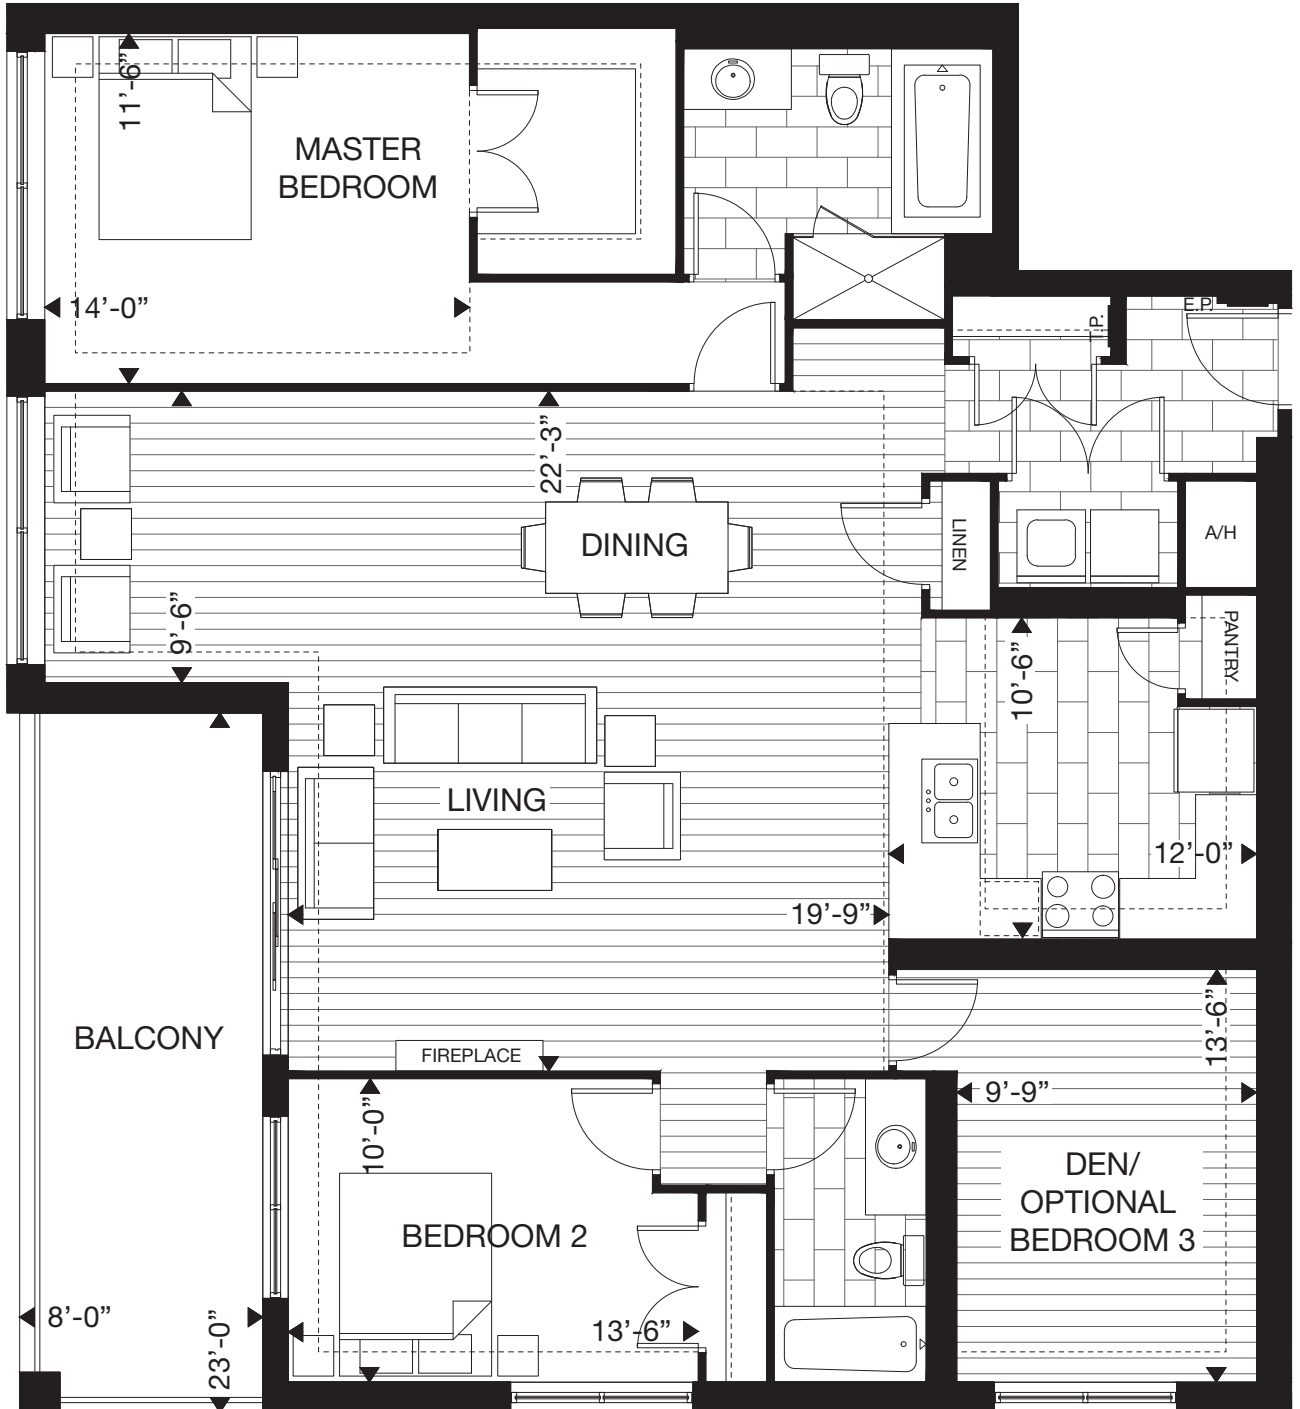

parkwest

2D 2 BED + DEN

SUITE: 1660 SQ.FT. | BALCONY: 185 SQ.FT. | TOTAL: 1845 SQ.FT.

SUITE AVAILABILITY Plans are subject to change without notice. Actual floor space may vary from stated area. Plans may show optional features not included in base price. See sales staff for more details. E. & O. E.

The Height of Living.