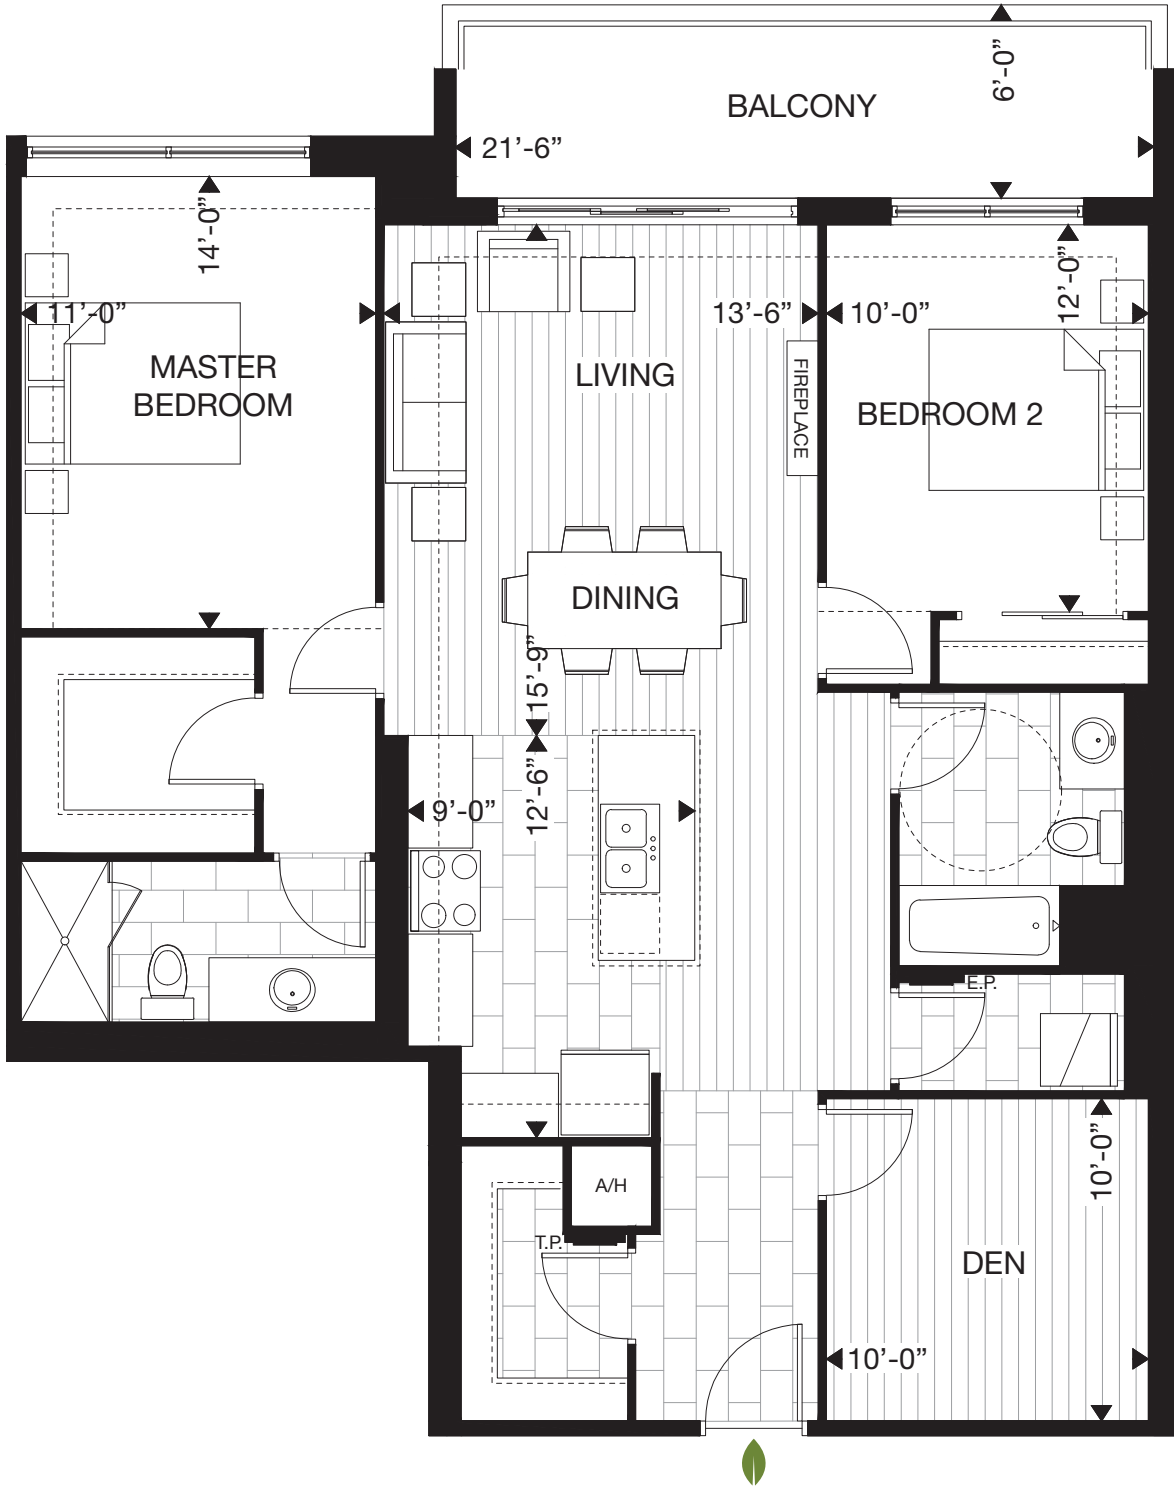

parkwest

2F 2 BED + DEN

SUITE: 1260 SQ.FT. | BALCONY: 130 SQ.FT. | TOTAL: 1390 SQ.FT.

SUITE AVAILABILITY Plans are subject to change without notice. Actual floor space may vary from stated area. Plans may show optional features not included in base price. See sales staff for more details. E. & O. E.

The Height of Living.