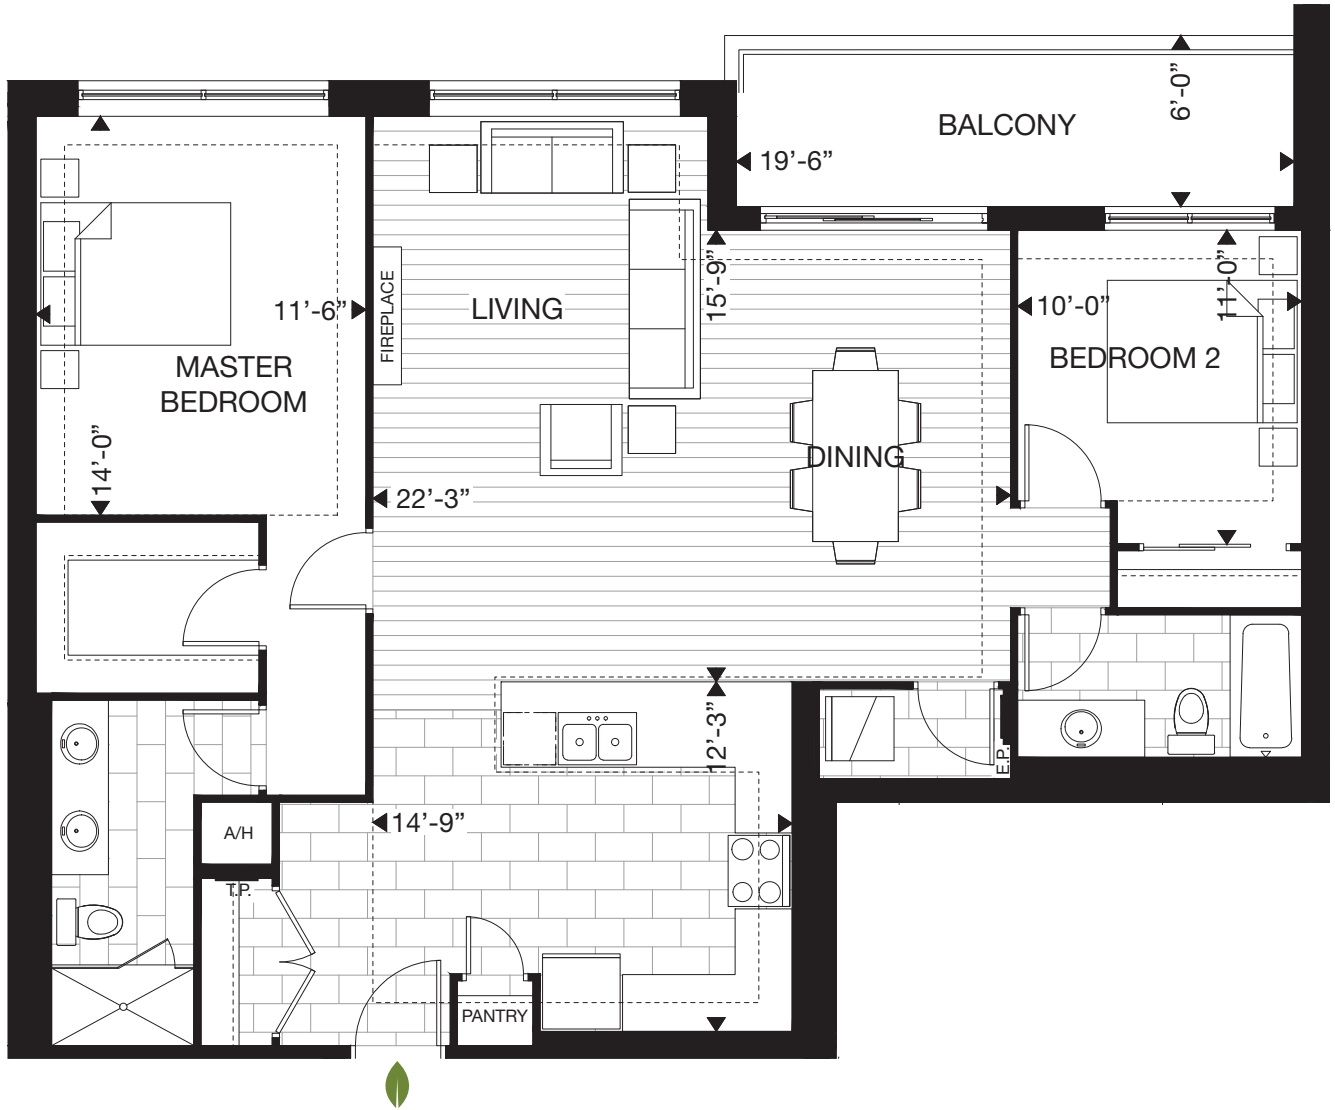

parkwest

2J 2 BED

SUITE: 1300 SQ.FT. | BALCONY: 120 SQ.FT. | TOTAL: 1420 SQ.FT.

SUITE AVAILABILITY Plans are subject to change without notice. Actual floor space may vary from stated area. Plans may show optional features not included in base price. See sales staff for more details. E. & O. E.

The Height of Living.