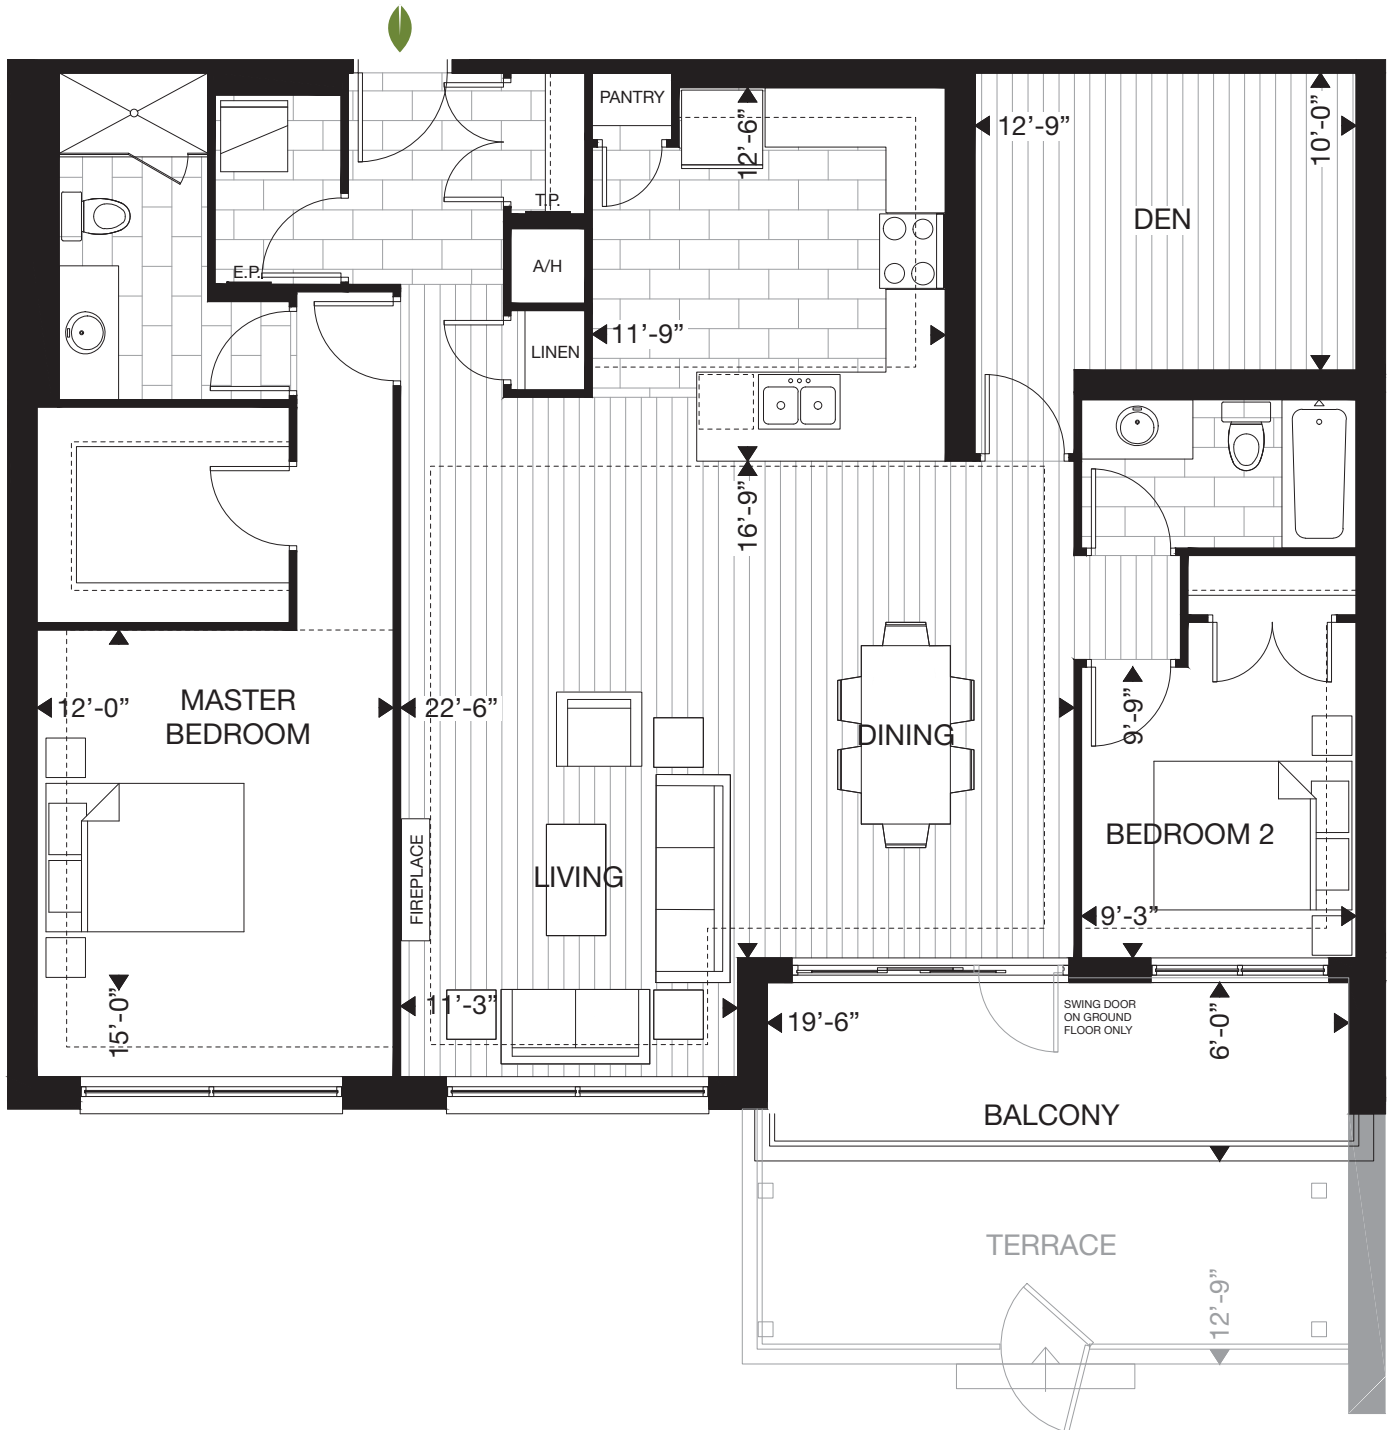

# 2N 2 BED + DEN

SUITE: 1515 SQ.FT. | BALCONY: 120 SQ.FT. | TOTAL: 1635 SQ.FT.

ONLY APPLIES ON UNIT 117

SUITE: 1515 SQ.FT. | TERRACE: 260 SQ.FT. | TOTAL: 1775 SQ.FT.

**SUITE AVAILABILITY** Plans are subject to change without notice. Actual floor space may vary from stated area. Plans may show optional features not included in base price. See sales staff for more details. E. & O. E.

The Height of Living.