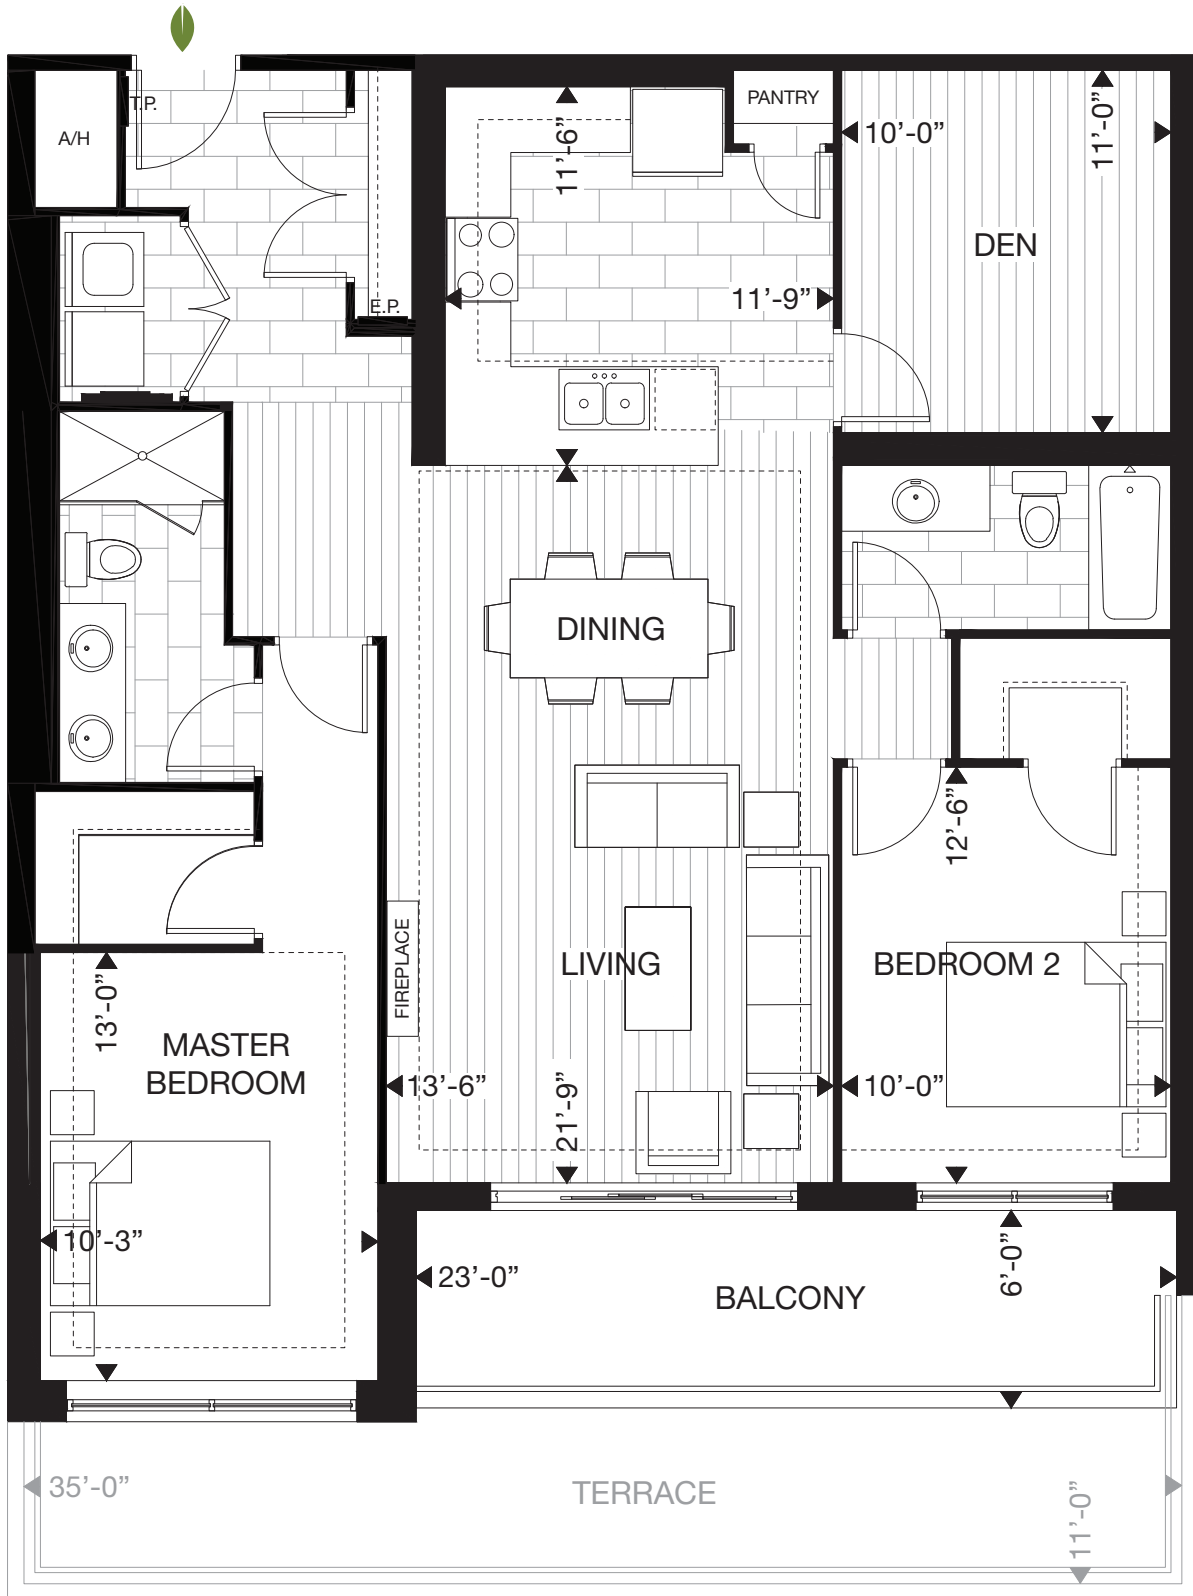

parkwest

2P 2 BED + DEN

SUITE: 1320 SQ.FT. | BALCONY: 140 SQ.FT. | TOTAL: 1460 SQ.FT.

ONLY APPLIES ON UNIT 218

SUITE: 1320 SQ.FT. | TERRACE: 320 SQ.FT. | TOTAL: 1640 SQ.FT.

SUITE AVAILABILITY Plans are subject to change without notice. Actual floor space may vary from stated area. Plans may show optional features not included in base price. See sales staff for more details. E. & O. E.

The Height of Living.