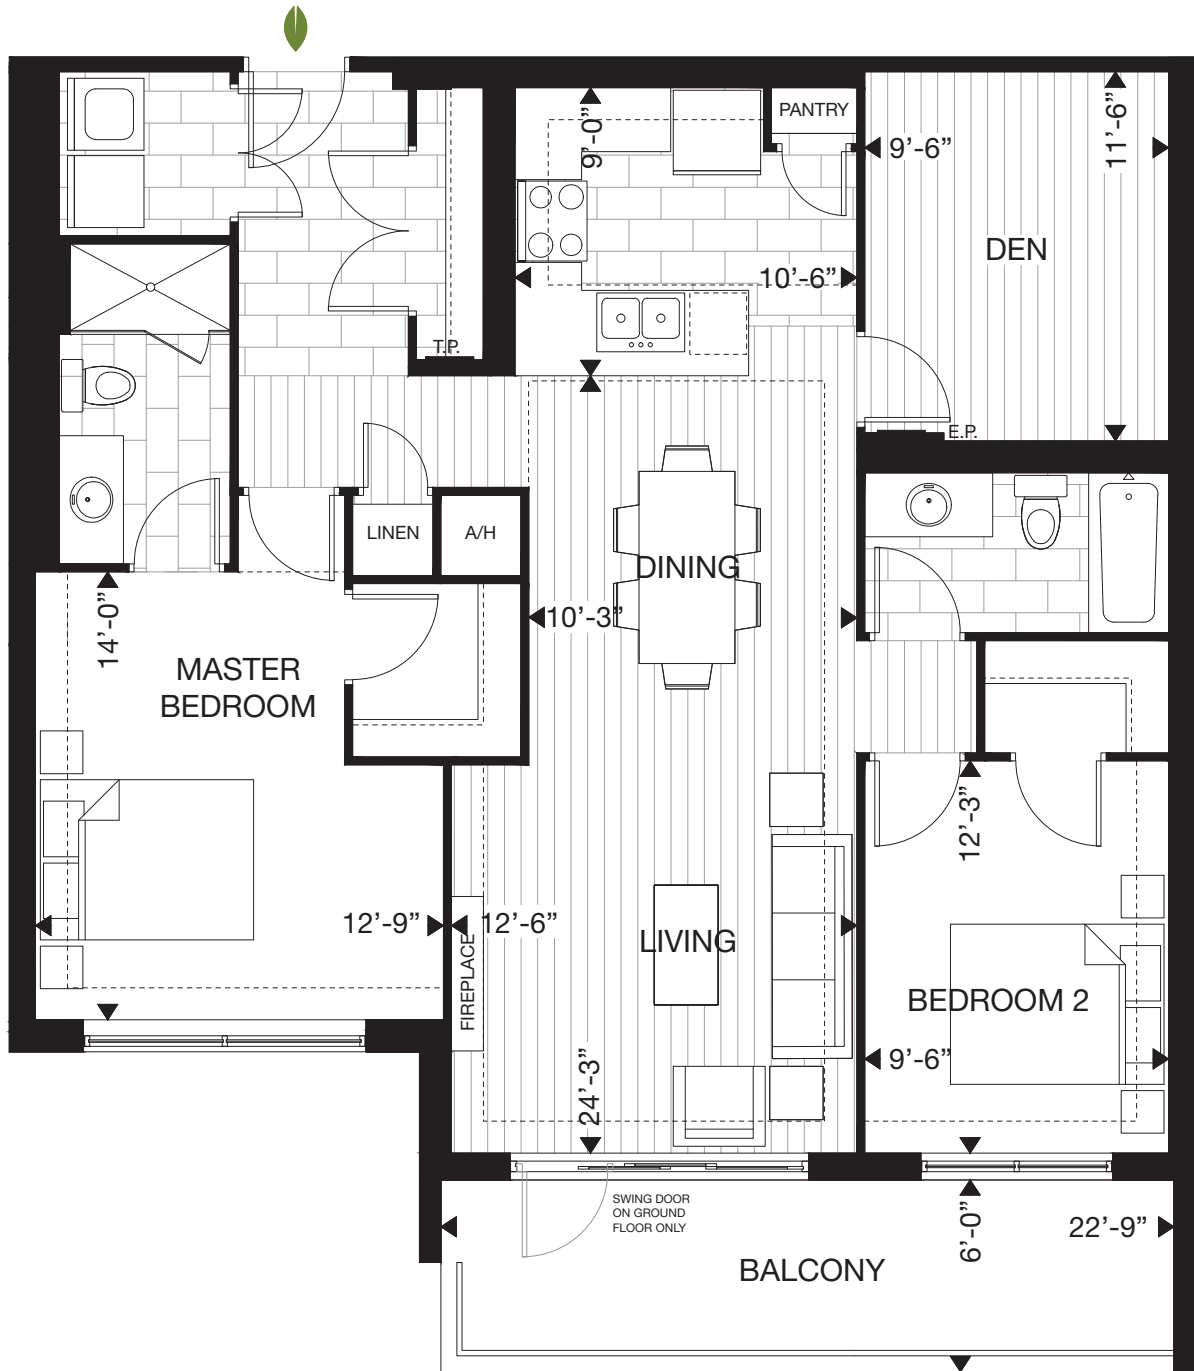

parkwest

2Q 2 BED + DEN

SUITE: 1225 SQ.FT. | BALCONY: 140 SQ.FT. | TOTAL: 1365 SQ.FT.

SUITE AVAILABILITY Plans are subject to change without notice. Actual floor space may vary from stated area. Plans may show optional features not included in base price. See sales staff for more details. E. & O. E.

The Height of Living.