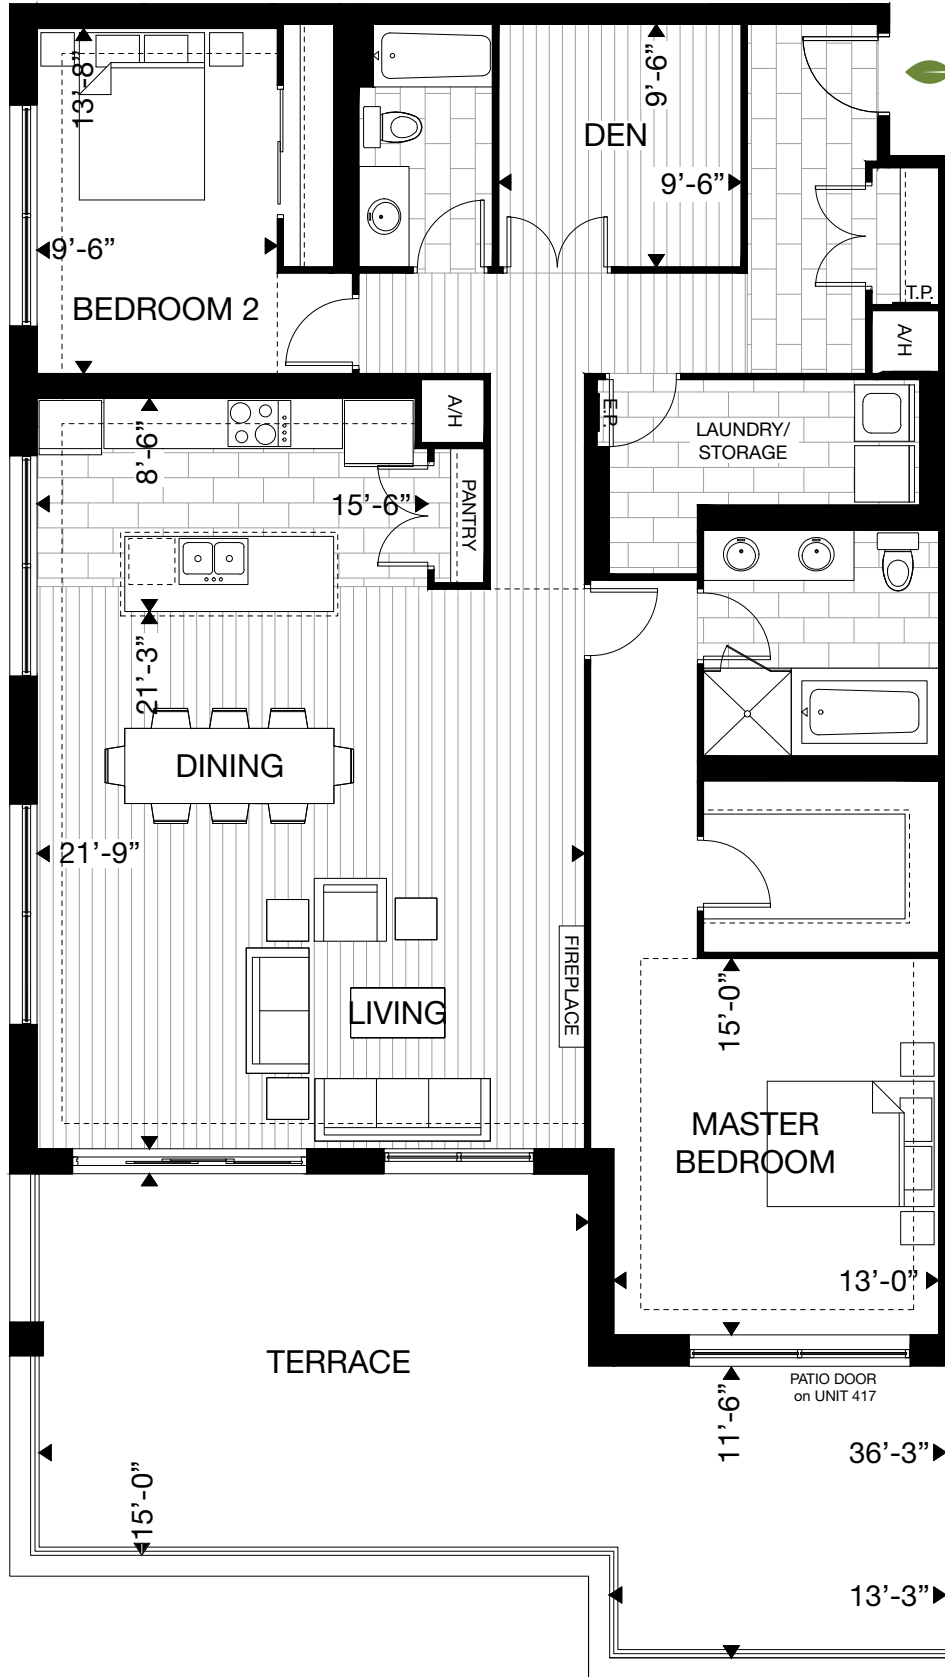

# 2Sa 2 BED + DEN

SUITE: 1815 SQ.FT. | TERRACE: 490 SQ.FT. | TOTAL: 2305 SQ.FT.  
ONLY APPLIES ON UNIT 415

**SUITE AVAILABILITY** Plans are subject to change without notice. Actual floor space may vary from stated area. Plans may show optional features not included in base price. See sales staff for more details. E. & O. E.

The Height of Living.