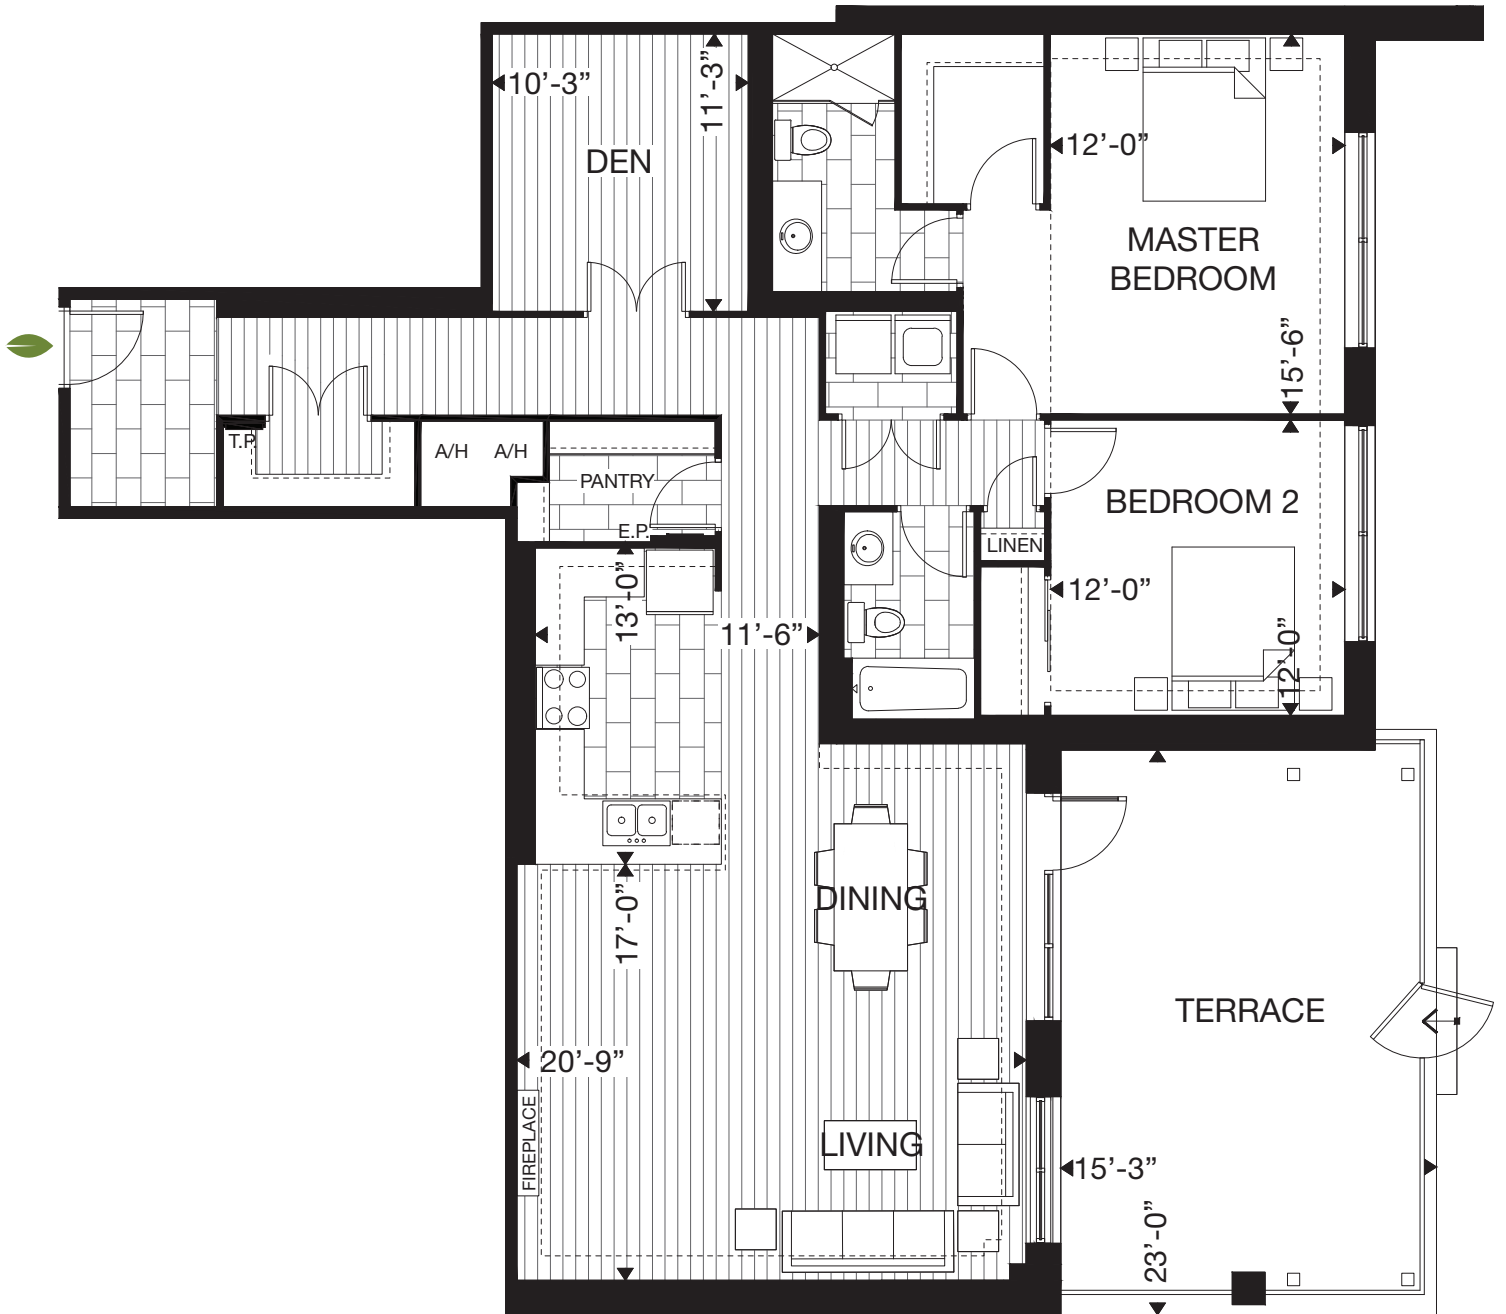

# 2U 2 BED + DEN

SUITE: 1730 SQ.FT. | TEERRACE: 335 SQ.FT. | TOTAL: 2065 SQ.FT.

**SUITE AVAILABILITY** Plans are subject to change without notice. Actual floor space may vary from stated area. Plans may show optional features not included in base price. See sales staff for more details. E. & O. E.

The Height of Living.