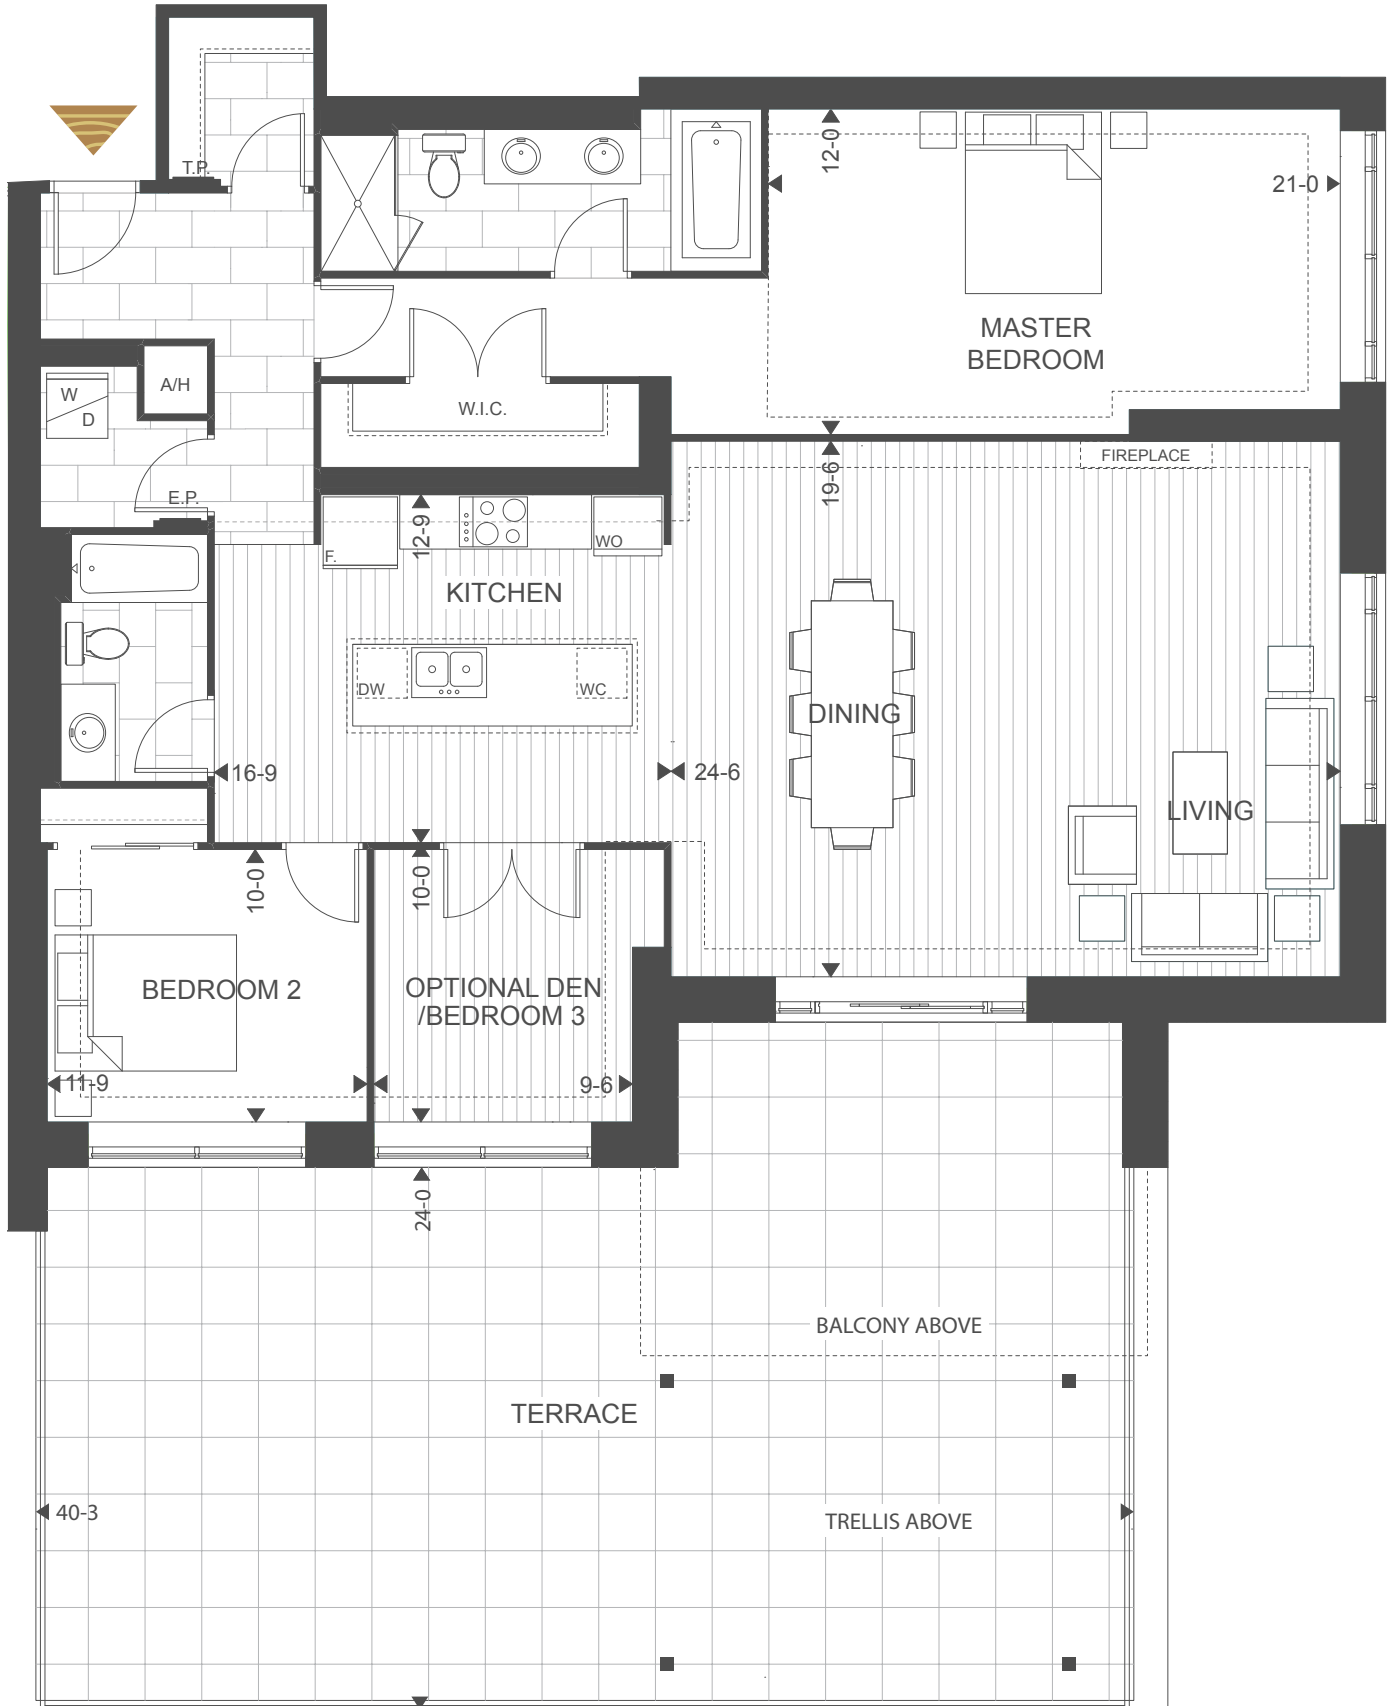

# SIGNATURE SUITE

SS-C

2 BED + DEN  
**SUITE: 1800 SQUARE FEET**

TERRACE: 1765 SQUARE FEET

TOTAL: 3565 SQUARE FEET

NORHLINK

**INCLUDED IN A SIGNATURE SUITE:**  
 Upgraded features including cabinetry, countertops, built-in appliances, heated bathroom floors and more!

## THE PODIUM COLLECTION

Plans and specifications are subject to change without notice. Actual usable floor space may vary from stated floor area. Illustrations are artists concept only and may show optional features not included in base price. See sales representative for further information. E. & O. E.