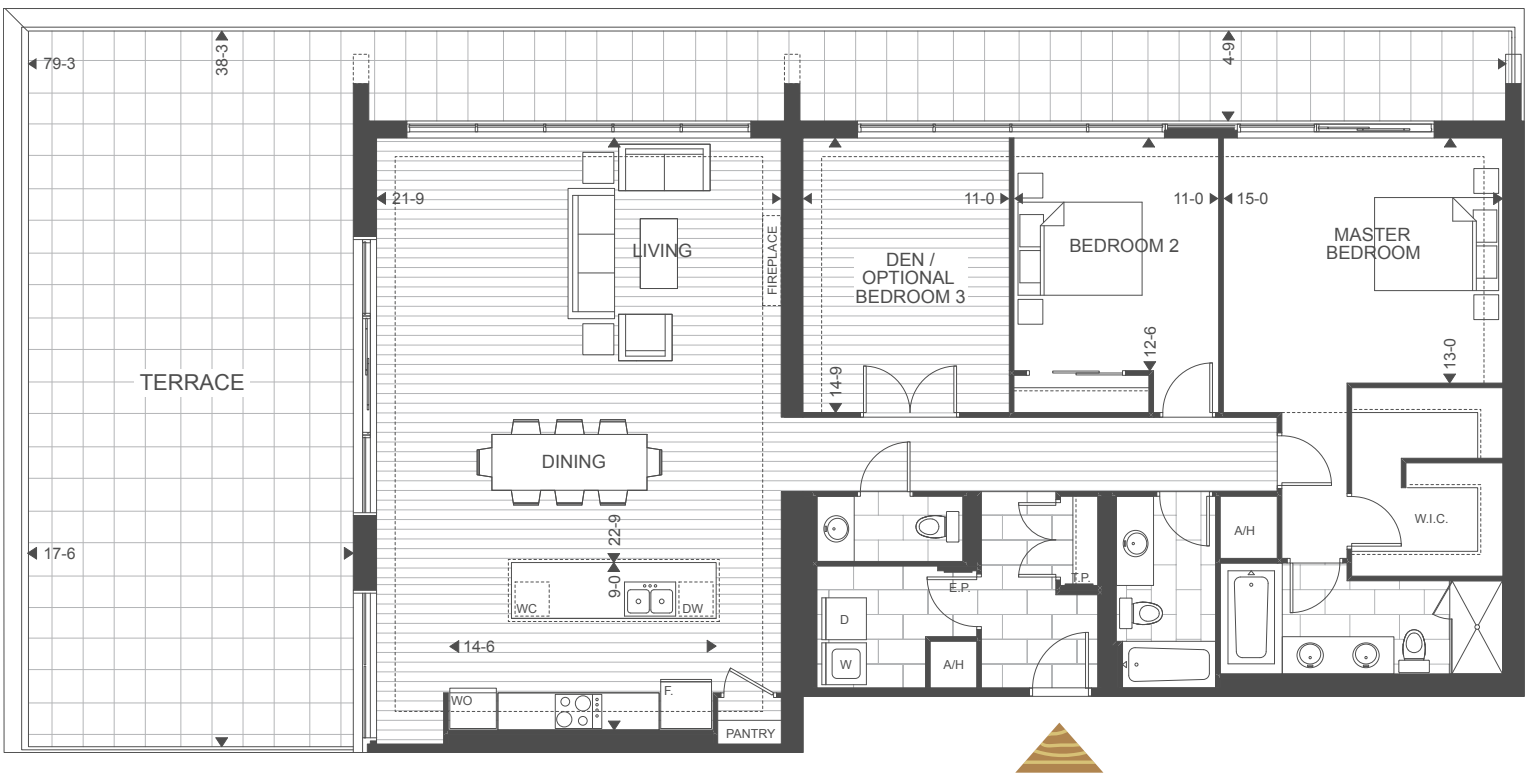

SIGNATURE SUITE

SS-J

2 BED + DEN
SUITE: 1980 SQUARE FEET

TERRACE: 970 SQUARE FEET

TOTAL: 2950 SQUARE FEET

NORHLINK

INCLUDED IN A SIGNATURE SUITE:

Upgraded features including cabinetry, countertops, built-in appliances, heated bathroom floors and more!

THE SKY COLLECTION

10TH FLOOR

NORTHLINK

EXPERIENCE THE HEIGHT OF LIVING IN A SIGNATURE SUITE

The Signature Suites at NorthLink are a collection of our more spacious suites and include upgraded finishes to further enjoy elevated luxury in your new home. Fantastic views and open-air living space expands your enjoyment to the outdoors.

ALL THE SUITES FEATURED IN THIS PACKAGE OFFER:

- Granite and Quartz selected from Category 2 options
- Upgraded Kitchen Aid built-in appliances including a wine cooler
- Additional cabinet stain and paint choices
- Wood dovetail and soft close drawers and doors - kitchen and bath
- Cabinet hardware selected from Category 2 options
- Crown moulding around upper cabinet (Shaker Style)
- Woodgrain melamine interior finish
- Backsplash, wall tile, floor tile and hardwood selected from Category 2 options
- 7" Engineered hardwood included in Living room, Dining room, Den and Bedrooms
- Heated floors in all Bathrooms
- Sinks, toilets, vanity faucets, kitchen faucet, and shower head selected from Category 2 options
- Jetted bathtub in Ensuite (if applicable as per plan)
- Architectural stone or tile around fireplace, floor to ceiling
- Crown moulding in Living room, Dining room, Den and Bedrooms
- Pot lights in Living room, Dining room, Den and Bedrooms
- Choice of 3 paint colours
- Black out blinds included in all Bedrooms