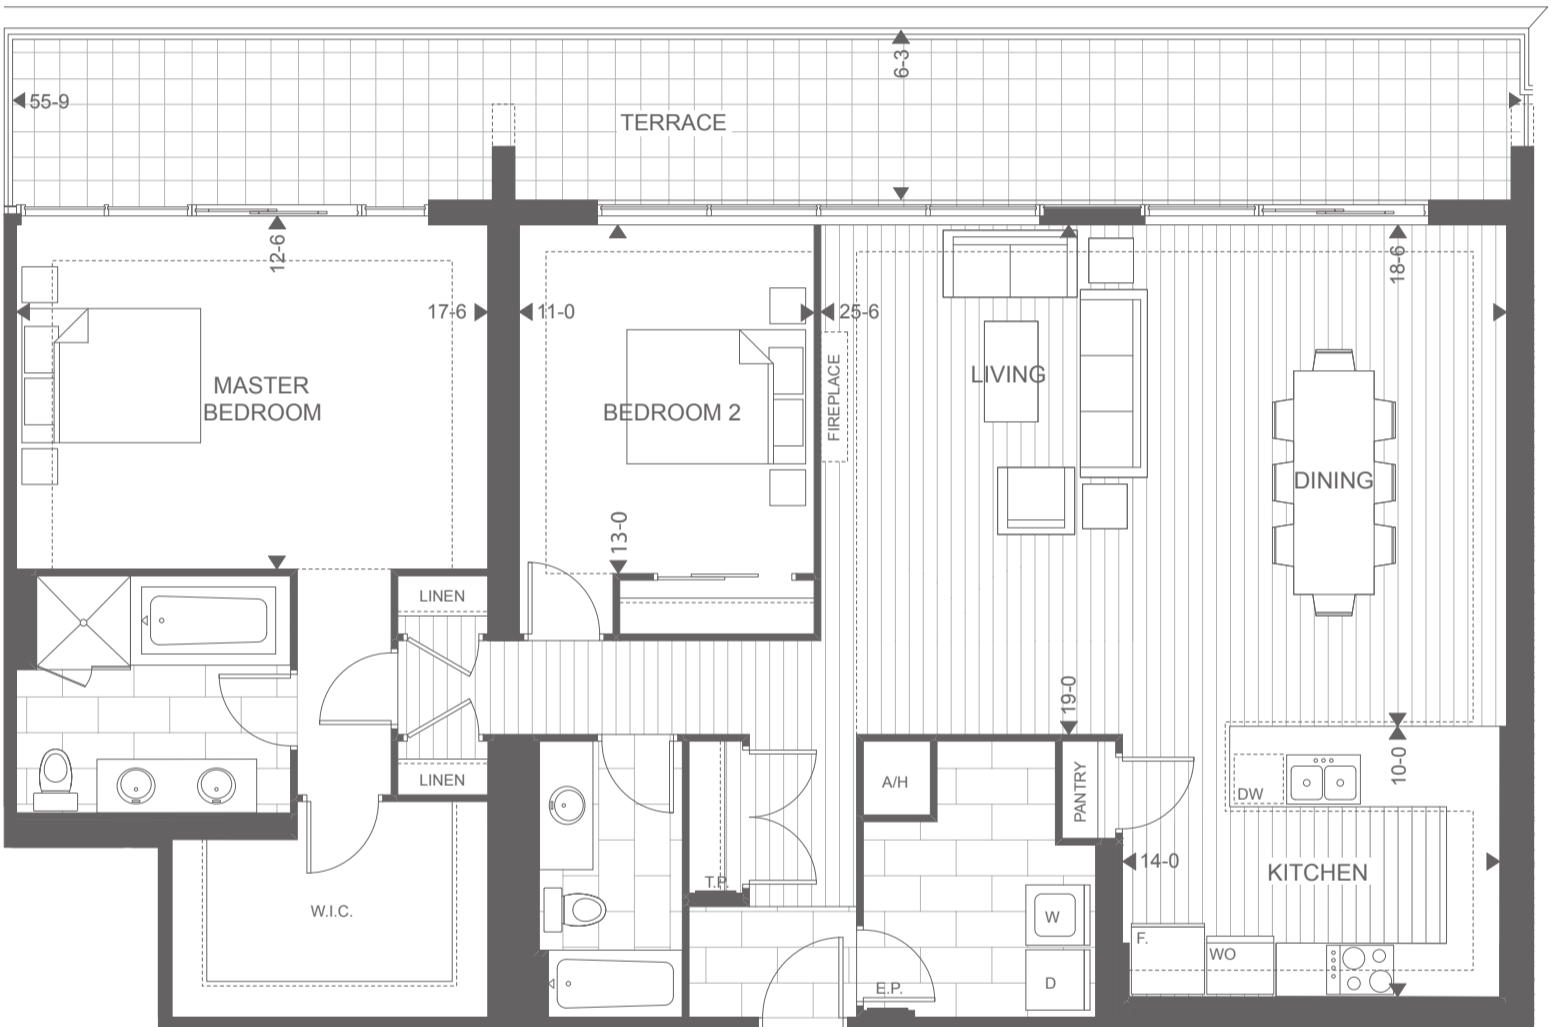

SIGNATURE SUITE

SS-H

2 BED
SUITE: 1660 SQUARE FEET

TERRACE: 355 SQUARE FEET

TOTAL: 2015 SQUARE FEET

NORTHLINK

THE SKY COLLECTION

10TH FLOOR