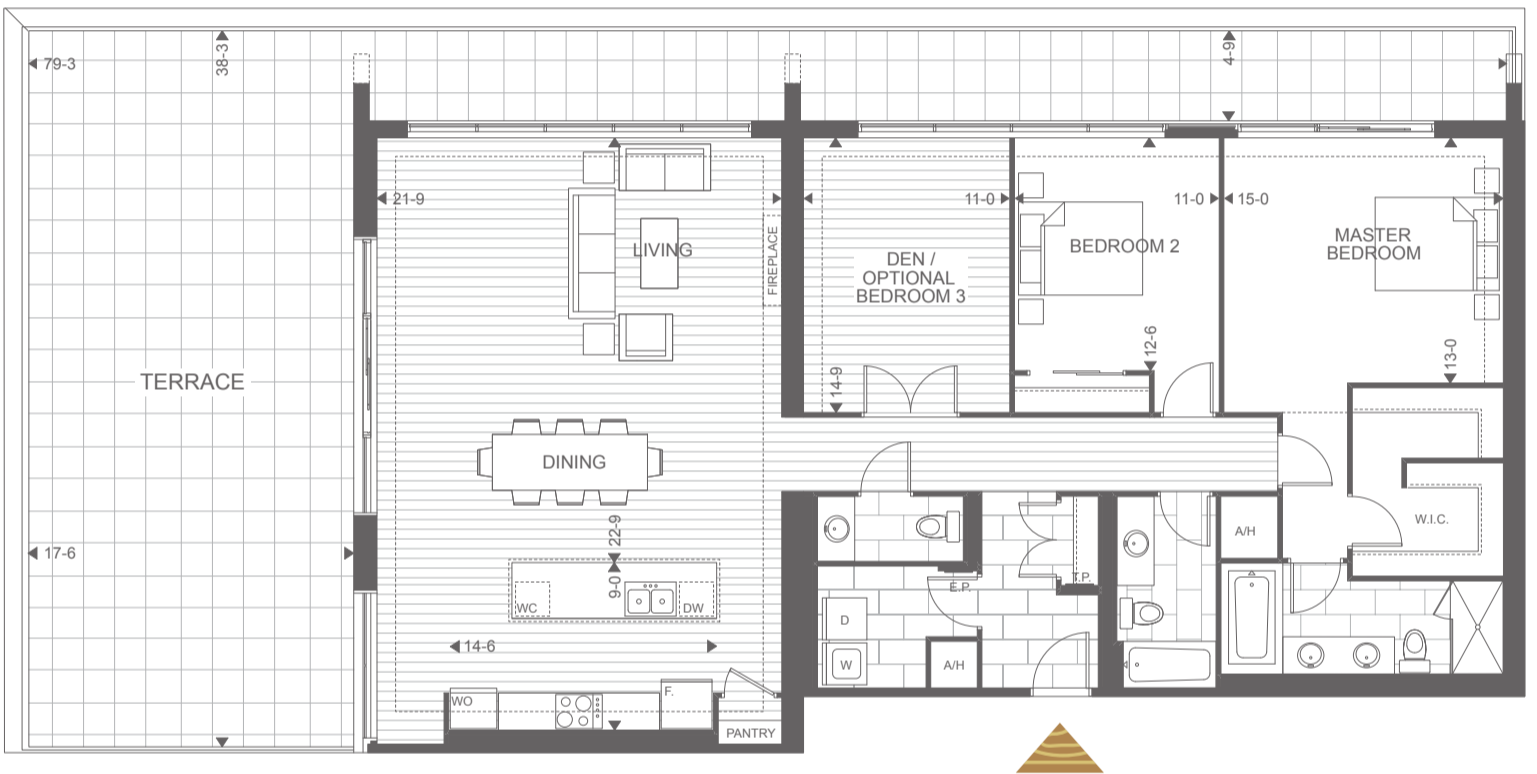

SIGNATURE SUITE

SS-J

2 BED + DEN
SUITE: 1980 SQUARE FEET

TERRACE: 970 SQUARE FEET

TOTAL: 2950 SQUARE FEET

NORTHLINK

THE SKY COLLECTION

10TH FLOOR