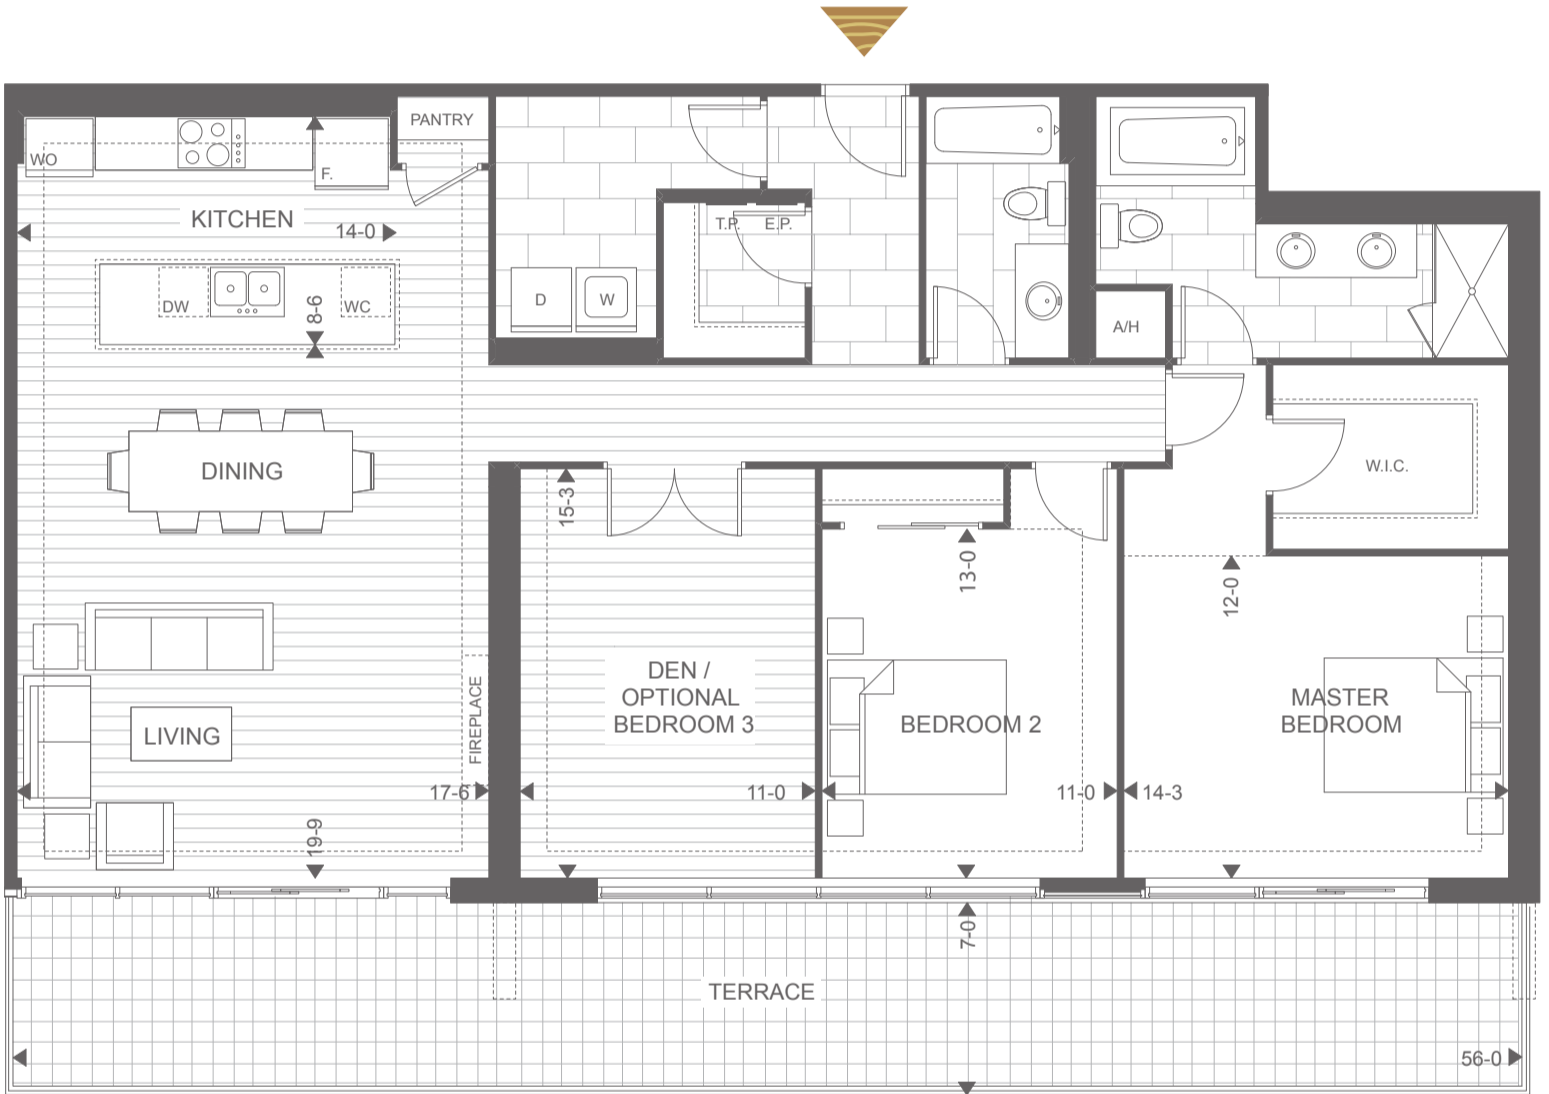

SIGNATURE SUITE

SS-L

2 BED + DEN
SUITE: 1660 SQUARE FEET

TERRACE: 400 SQUARE FEET

TOTAL: 2060 SQUARE FEET

NORTHLINK

THE SKY COLLECTION

10TH FLOOR

Plans and specifications are subject to change without notice. Actual usable floor space may vary from stated floor area. Illustrations are artists concept only and may show optional features not included in base price. See sales representative for further information. E. & O. E.