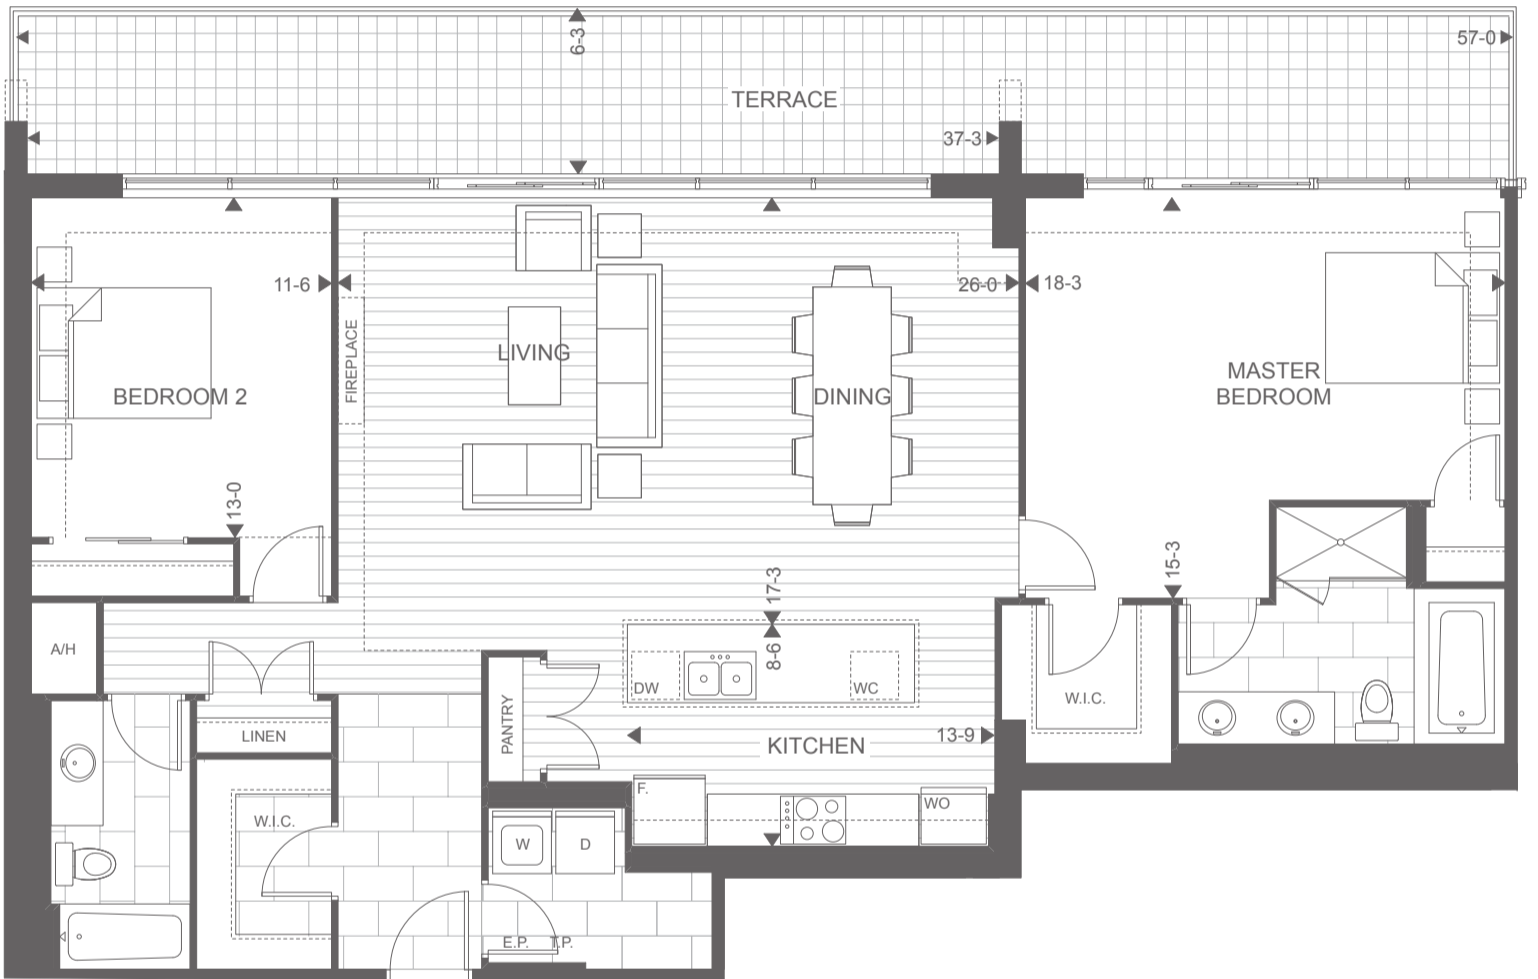

SIGNATURE SUITE

SS-N

2 BED
SUITE: 1570 SQUARE FEET

TERRACE: 360 SQUARE FEET

TOTAL: 1930 SQUARE FEET

NORTHLINK

THE SKY COLLECTION

10TH FLOOR