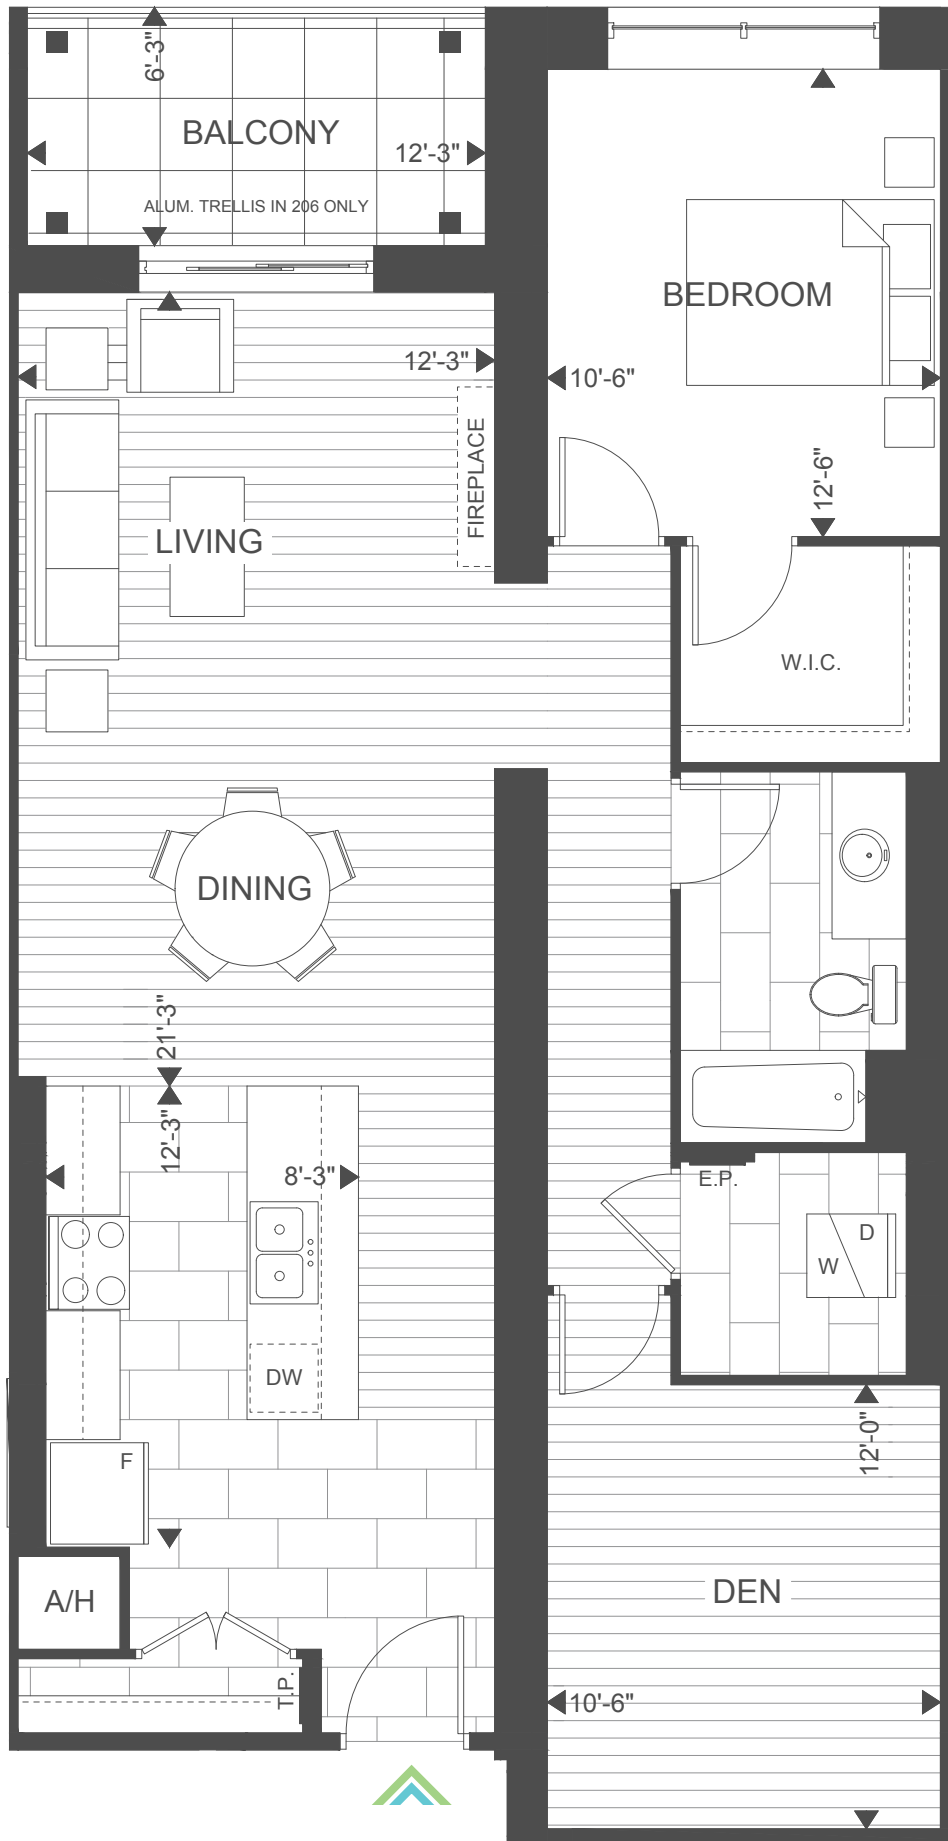

SUITE 1E 1130 SQ.FT. | 1 BED + DEN

SUITES 103, 206
 BALCONY 79 SQ.FT.

Plans are subject to change without notice. Actual floor space may vary from stated area. Plans may show optional features not included in base price. See sales staff for more details. E. & O. E.