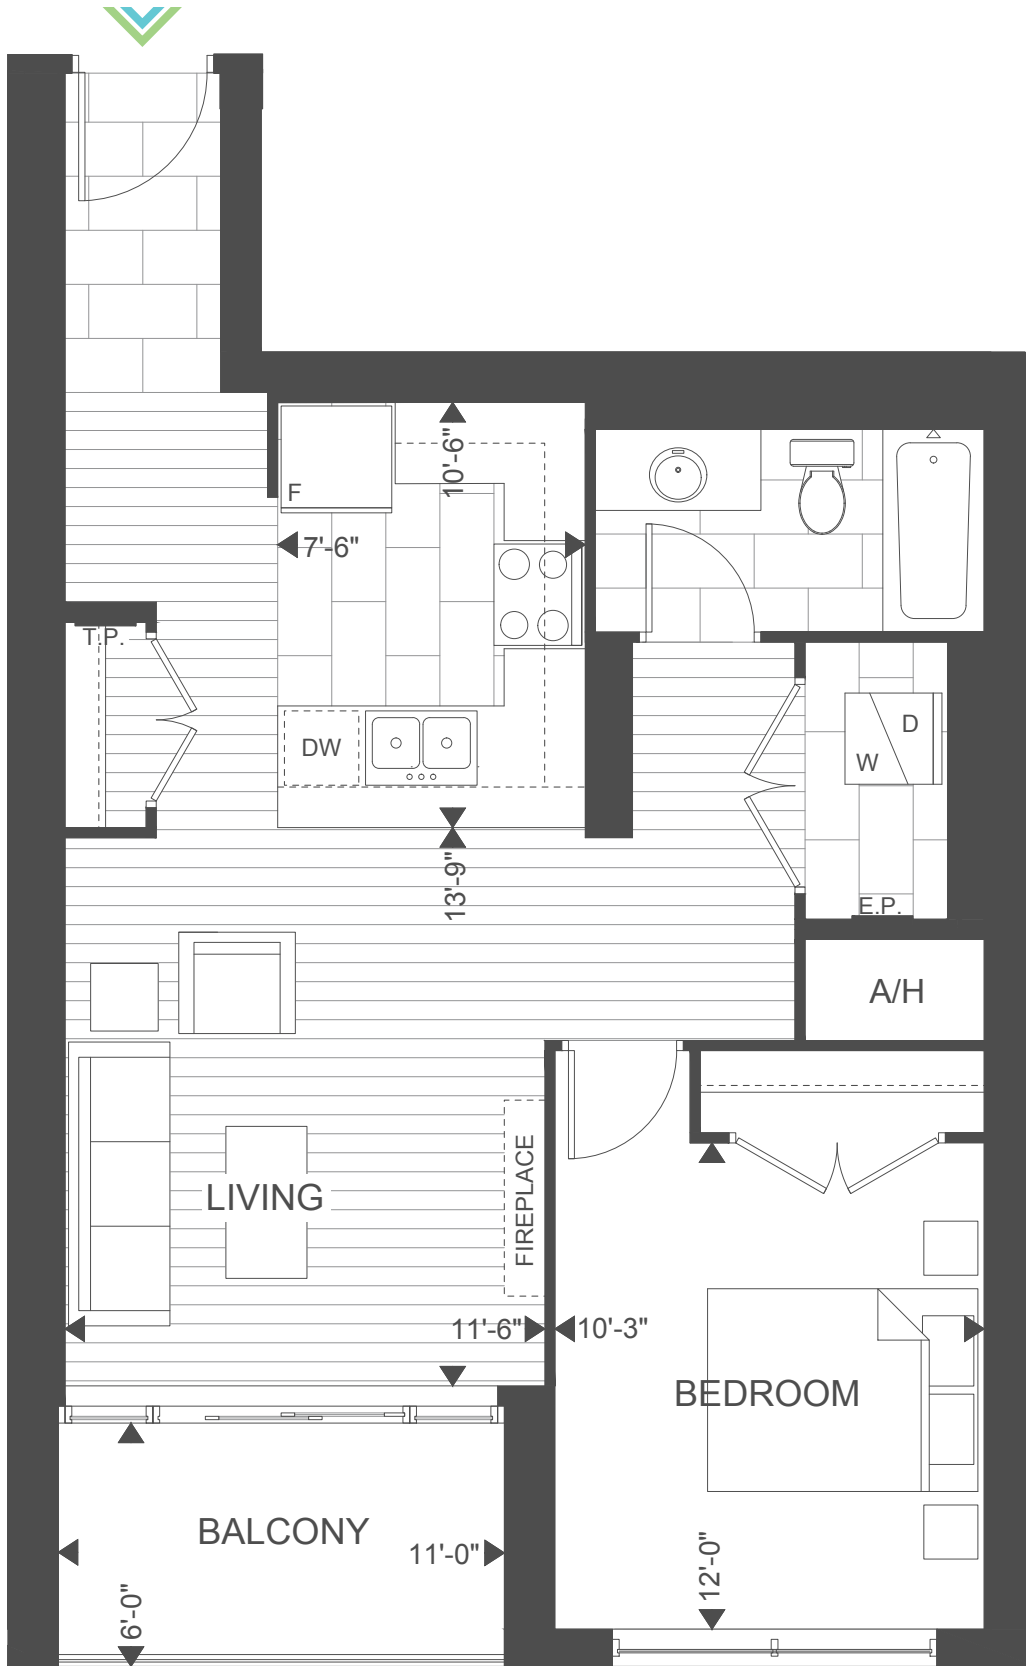

**SUITE 1A** 731 SQ.FT. | 1 BED

**SUITES 401-1001**  
BALCONY 66 SQ.FT.

**SUITE 301**  
TERRACE 427 SQ.FT.

THIRD FLOOR

FOURTH-TENTH FLOOR