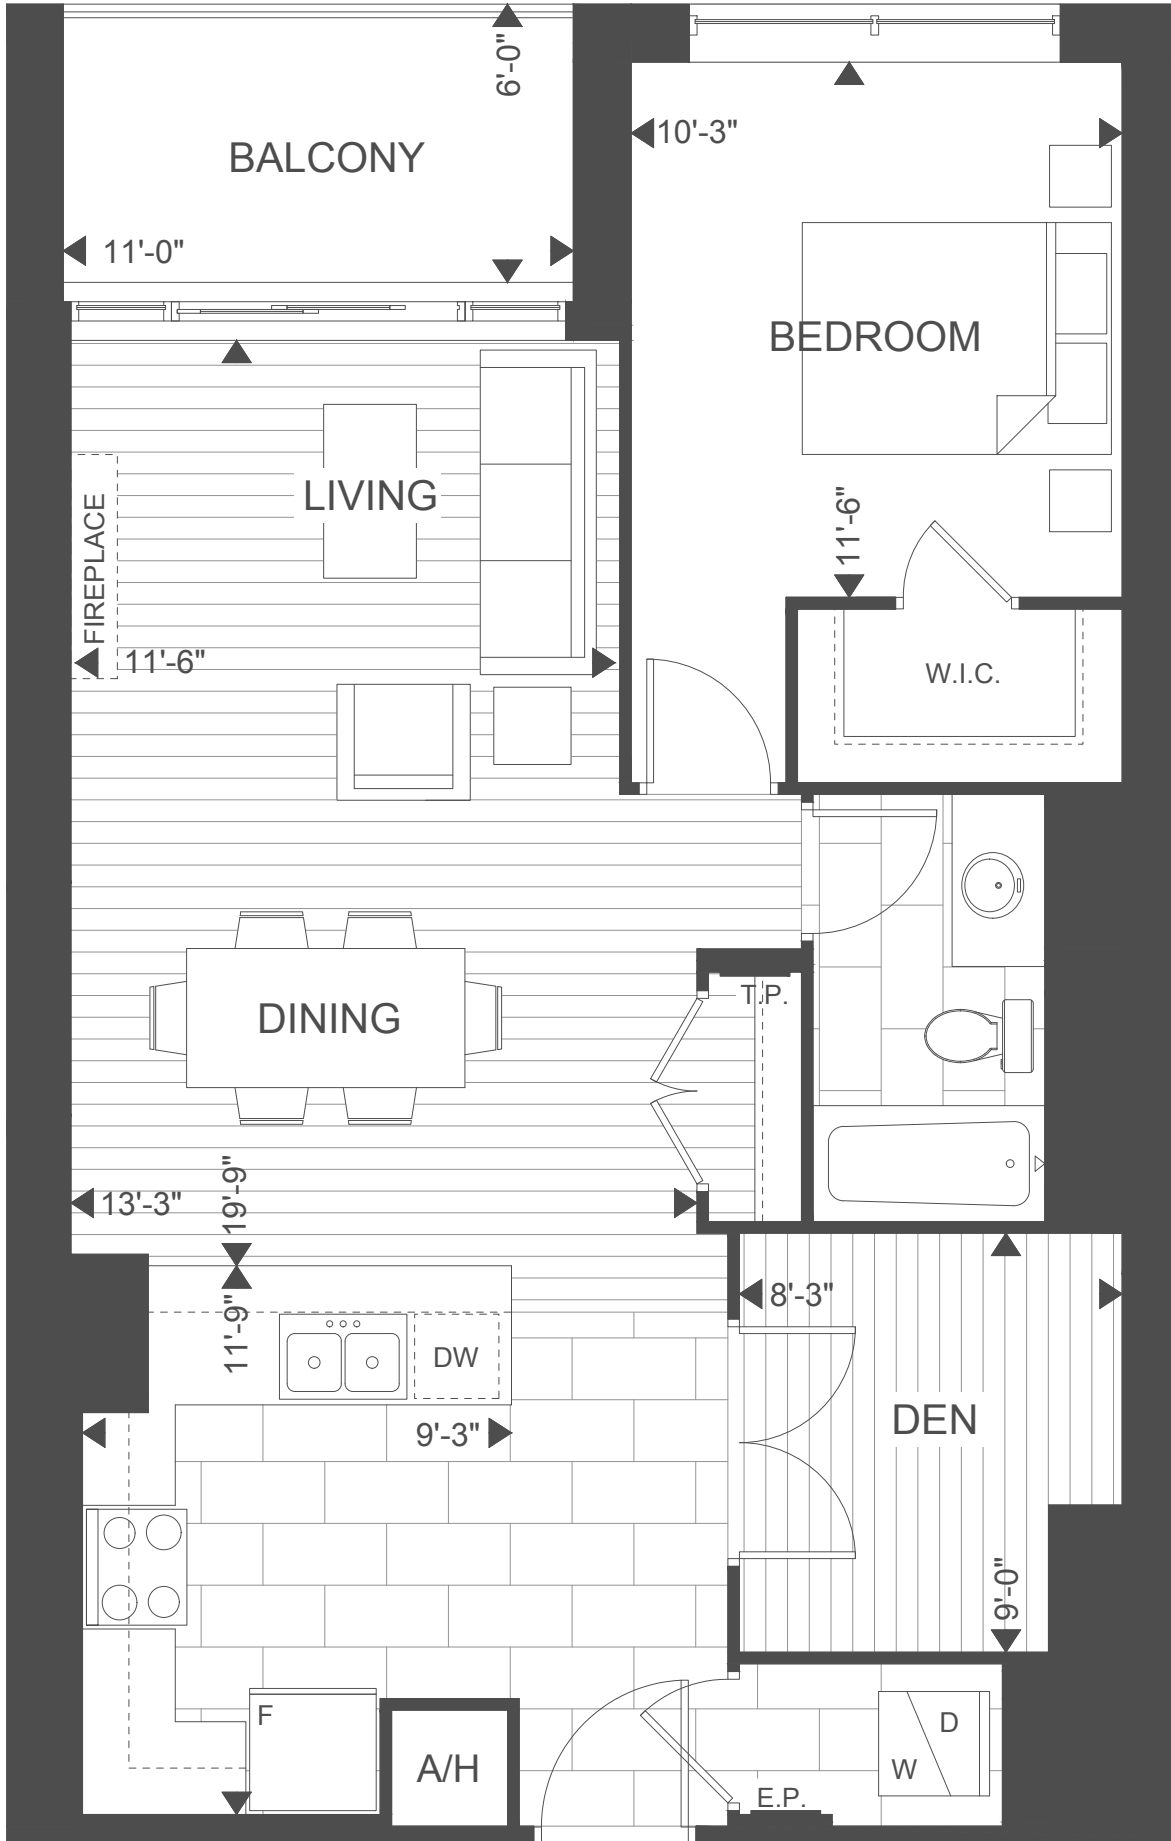

GORDON SQUARE

CONDOMINIUMS

— TOWER II —

1 BEDROOM COLLECTION

SUITE 1C 854 SQ.FT. | 1 BED + DEN

SUITES 106, 209, 308-1008
BALCONY 70 SQ.FT.

GROUND FLOOR

SECOND FLOOR

THIRD FLOOR

FOURTH-TENTH FLOOR

TRICAR
THE HEIGHT OF LIVING

Plans are subject to change without notice. Actual floor space may vary from stated area. Plans may show optional features not included in base price. See sales staff for more details. E. & O. E.