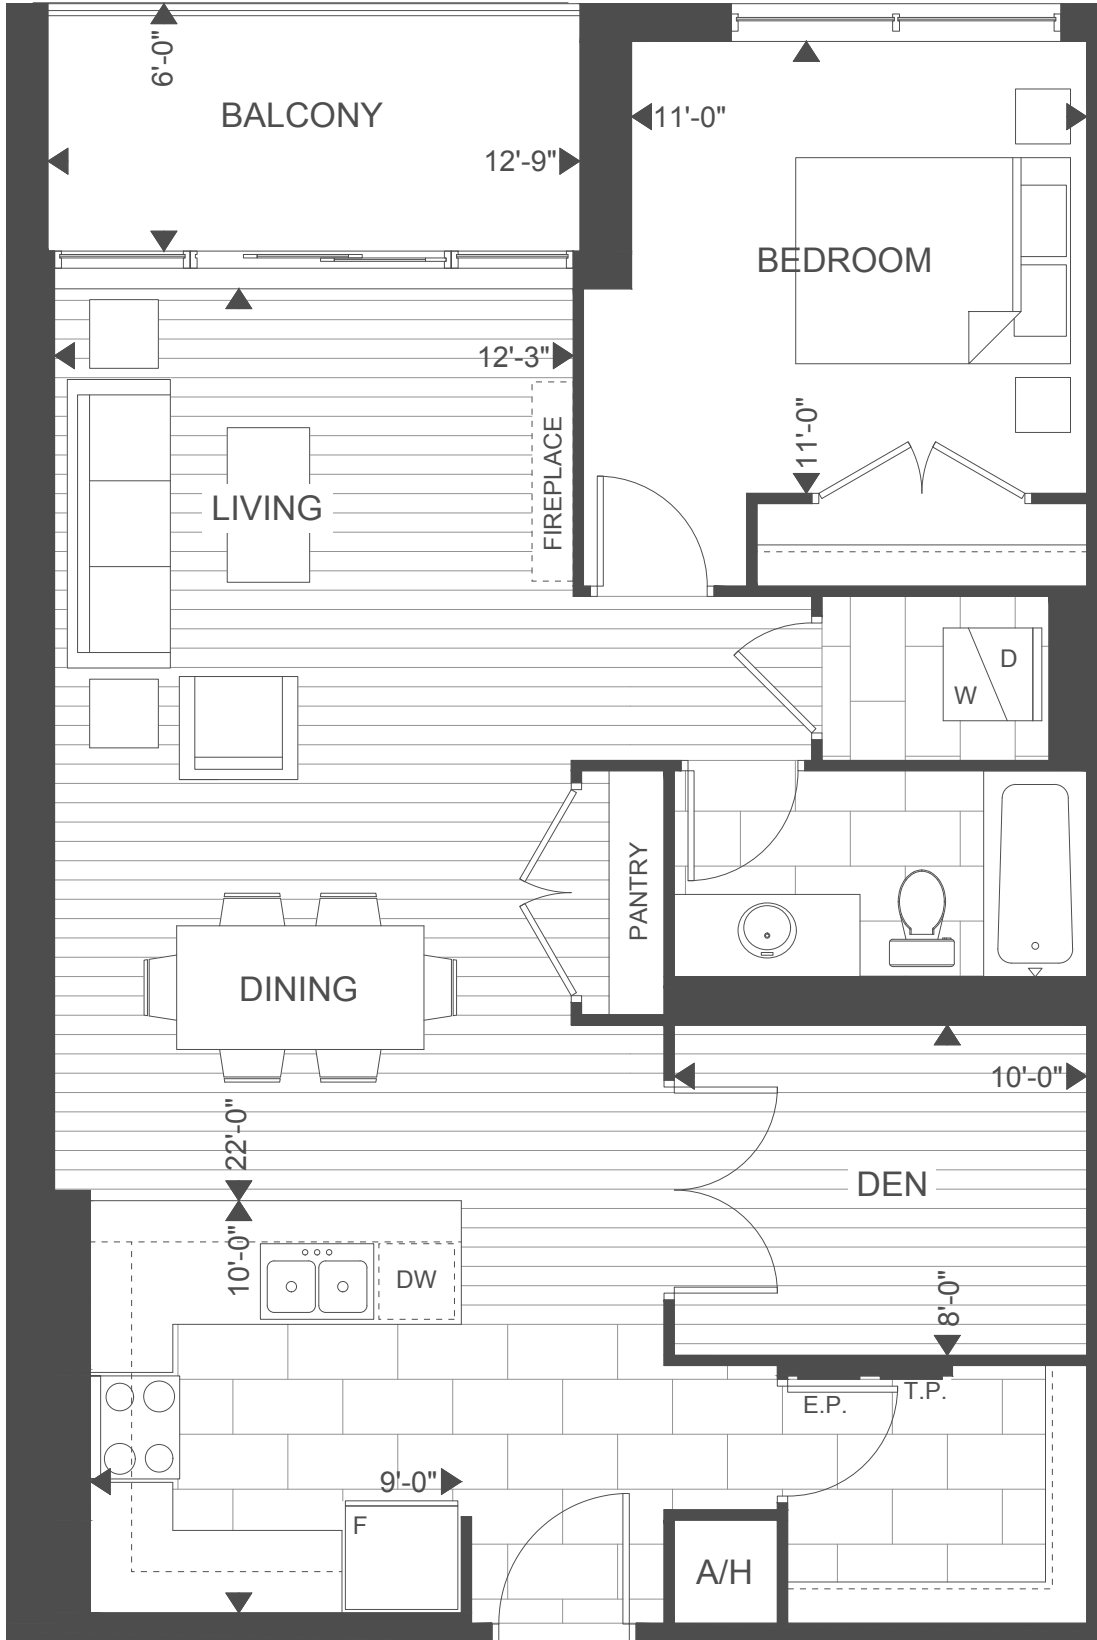

SUITE 1D 941 SQ.FT. | 1 BED + DEN

SUITES 410-1110
 BALCONY 77 SQ.FT.

SUITE 310
 TERRACE 187 SQ.FT.

THIRD FLOOR

FOURTH-TENTH FLOOR

ELEVENTH FLOOR