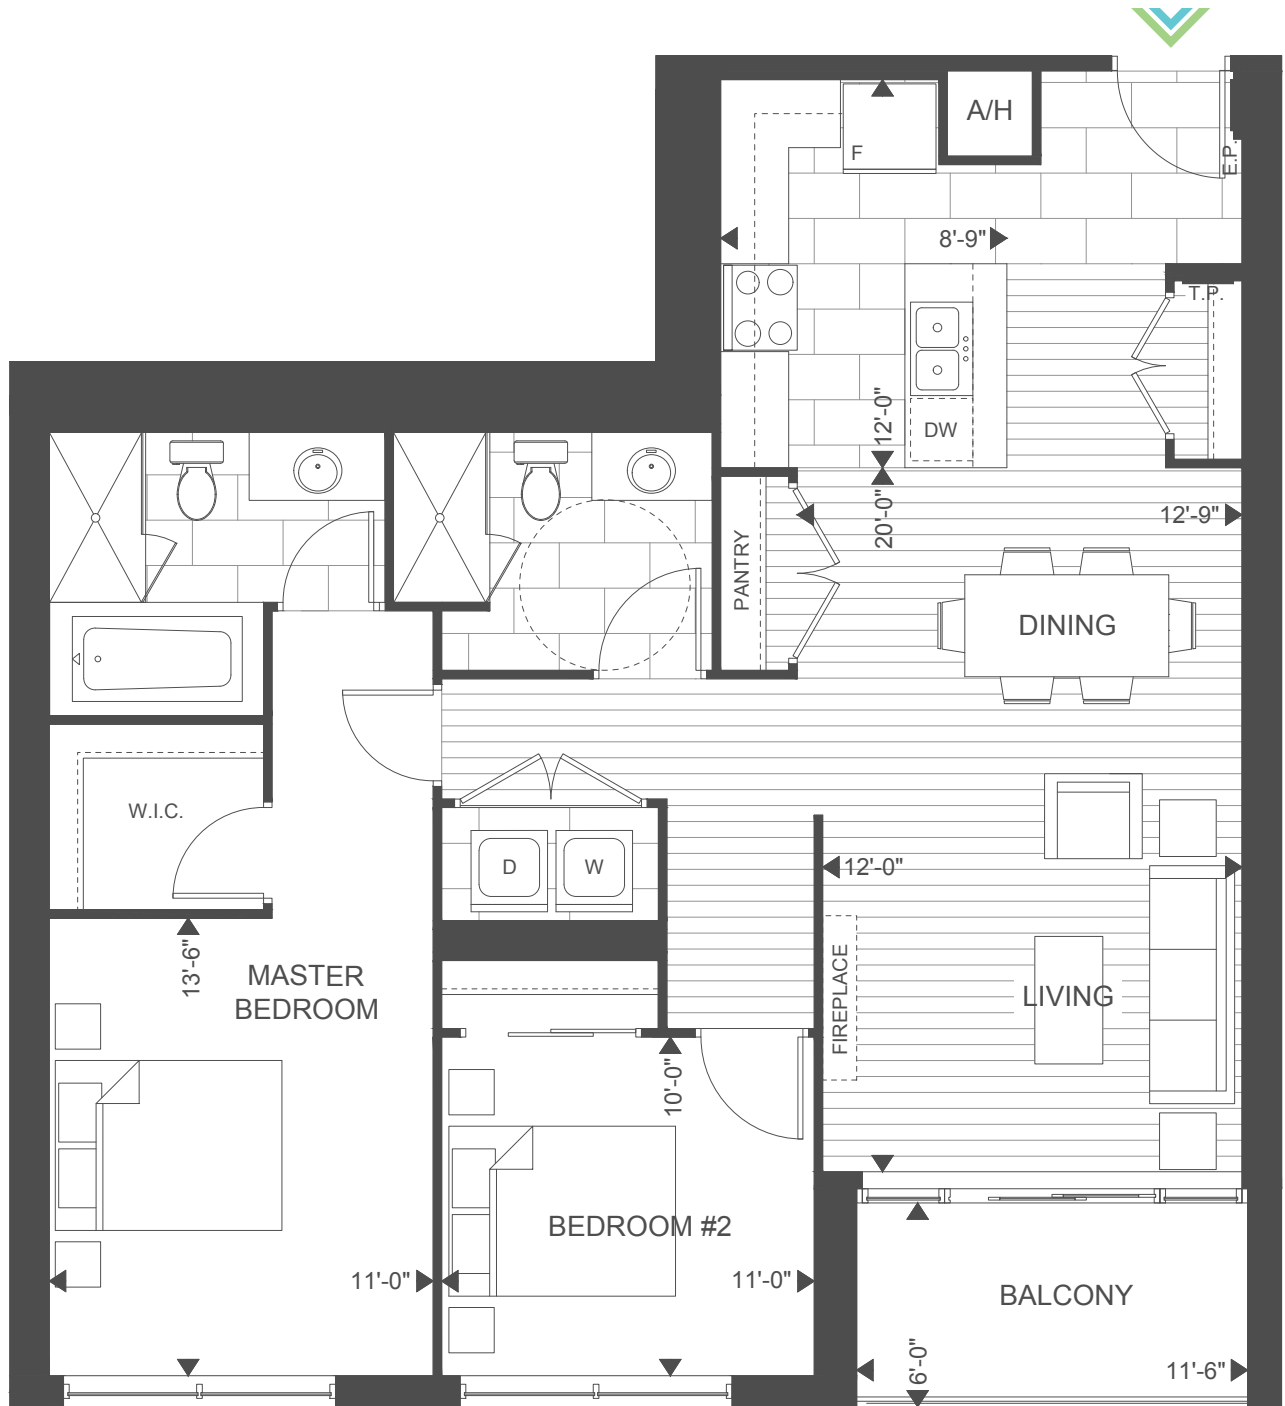

SUITE 2B 1188 SQ.FT. | 2 BED ACCESSIBLE UNIT 

SUITES 403-1103
BALCONY 69 SQ.FT.

SUITE 303
TERRACE 431 SQ.FT.

THIRD FLOOR

FOURTH-TENTH FLOOR

ELEVENTH FLOOR