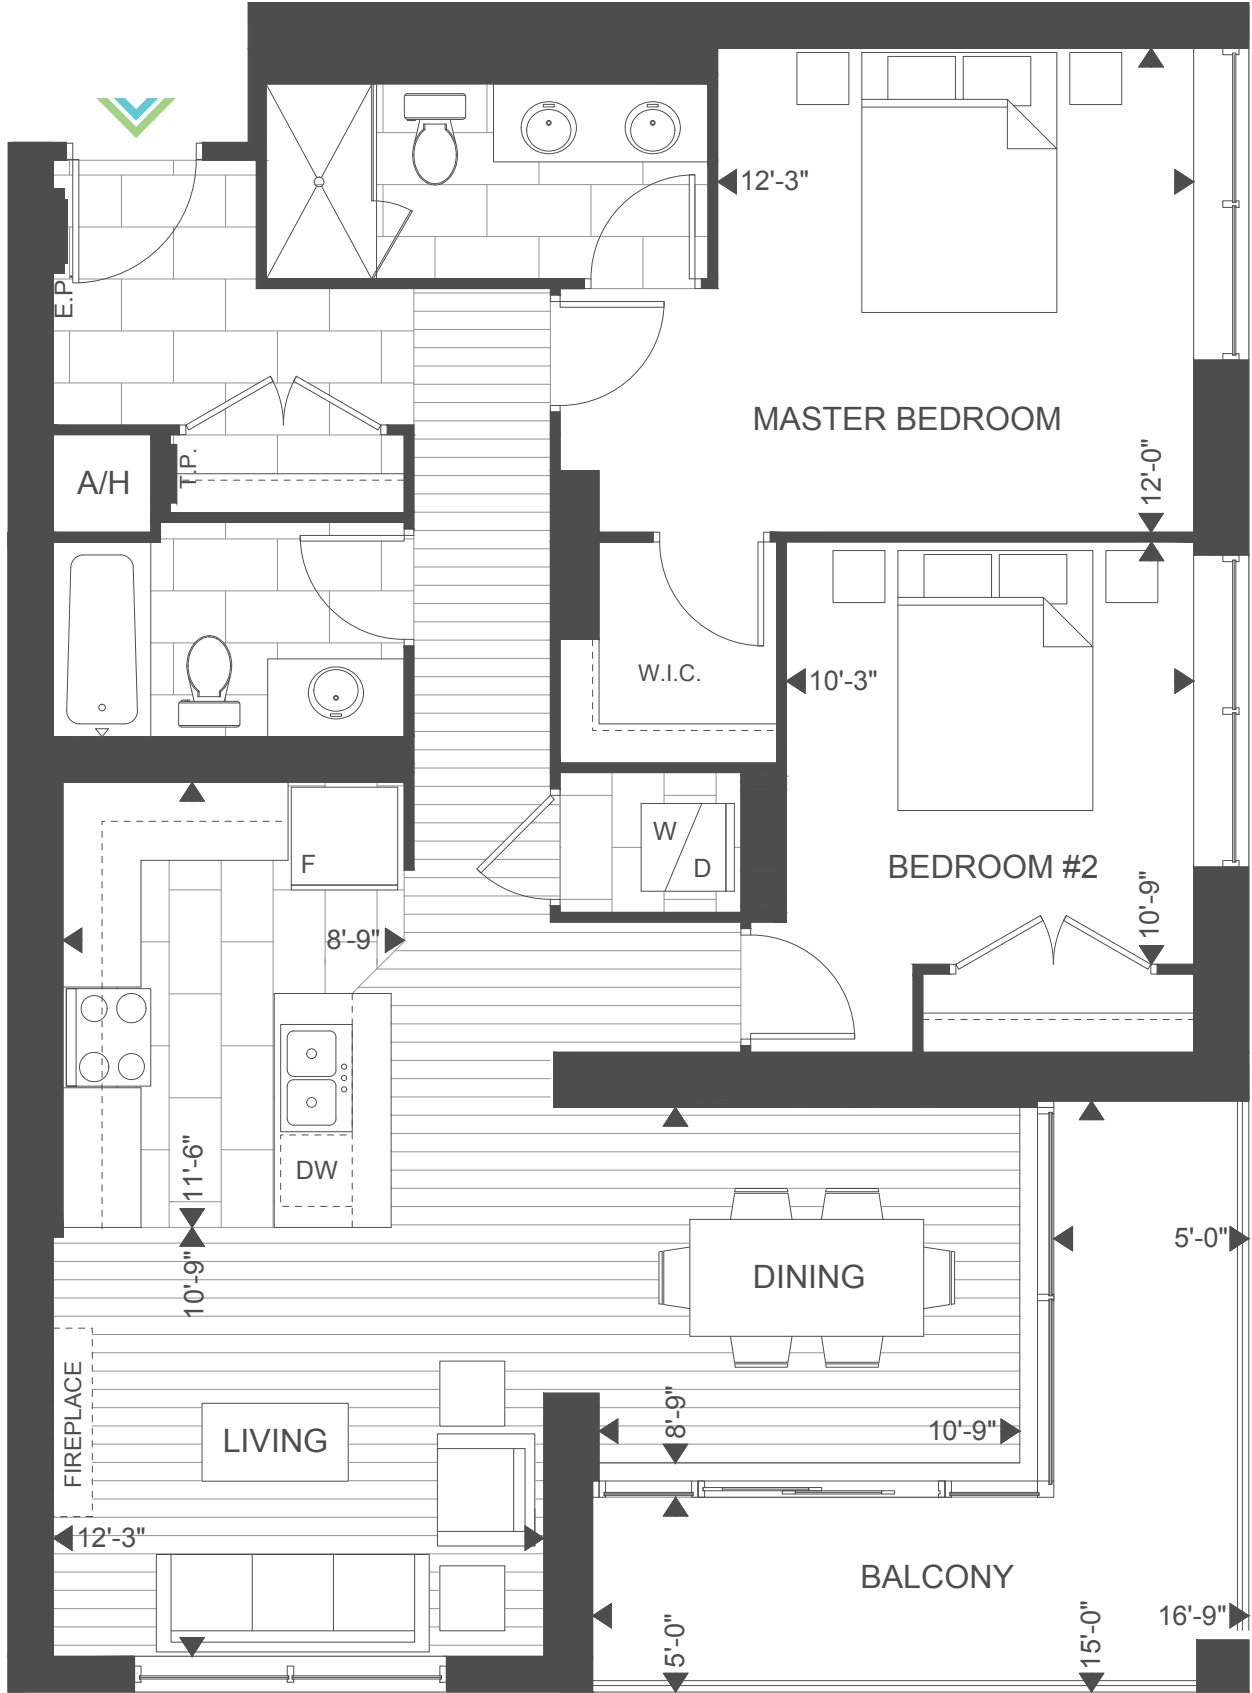

SUITE 2Ca 1182 SQ.FT. | 2 BED

SUITES 412-1112
BALCONY 133 SQ.FT.

SUITE 312
TERRACE 606 SQ.FT.

THIRD FLOOR

FOURTH-TENTH FLOOR

ELEVENTH FLOOR