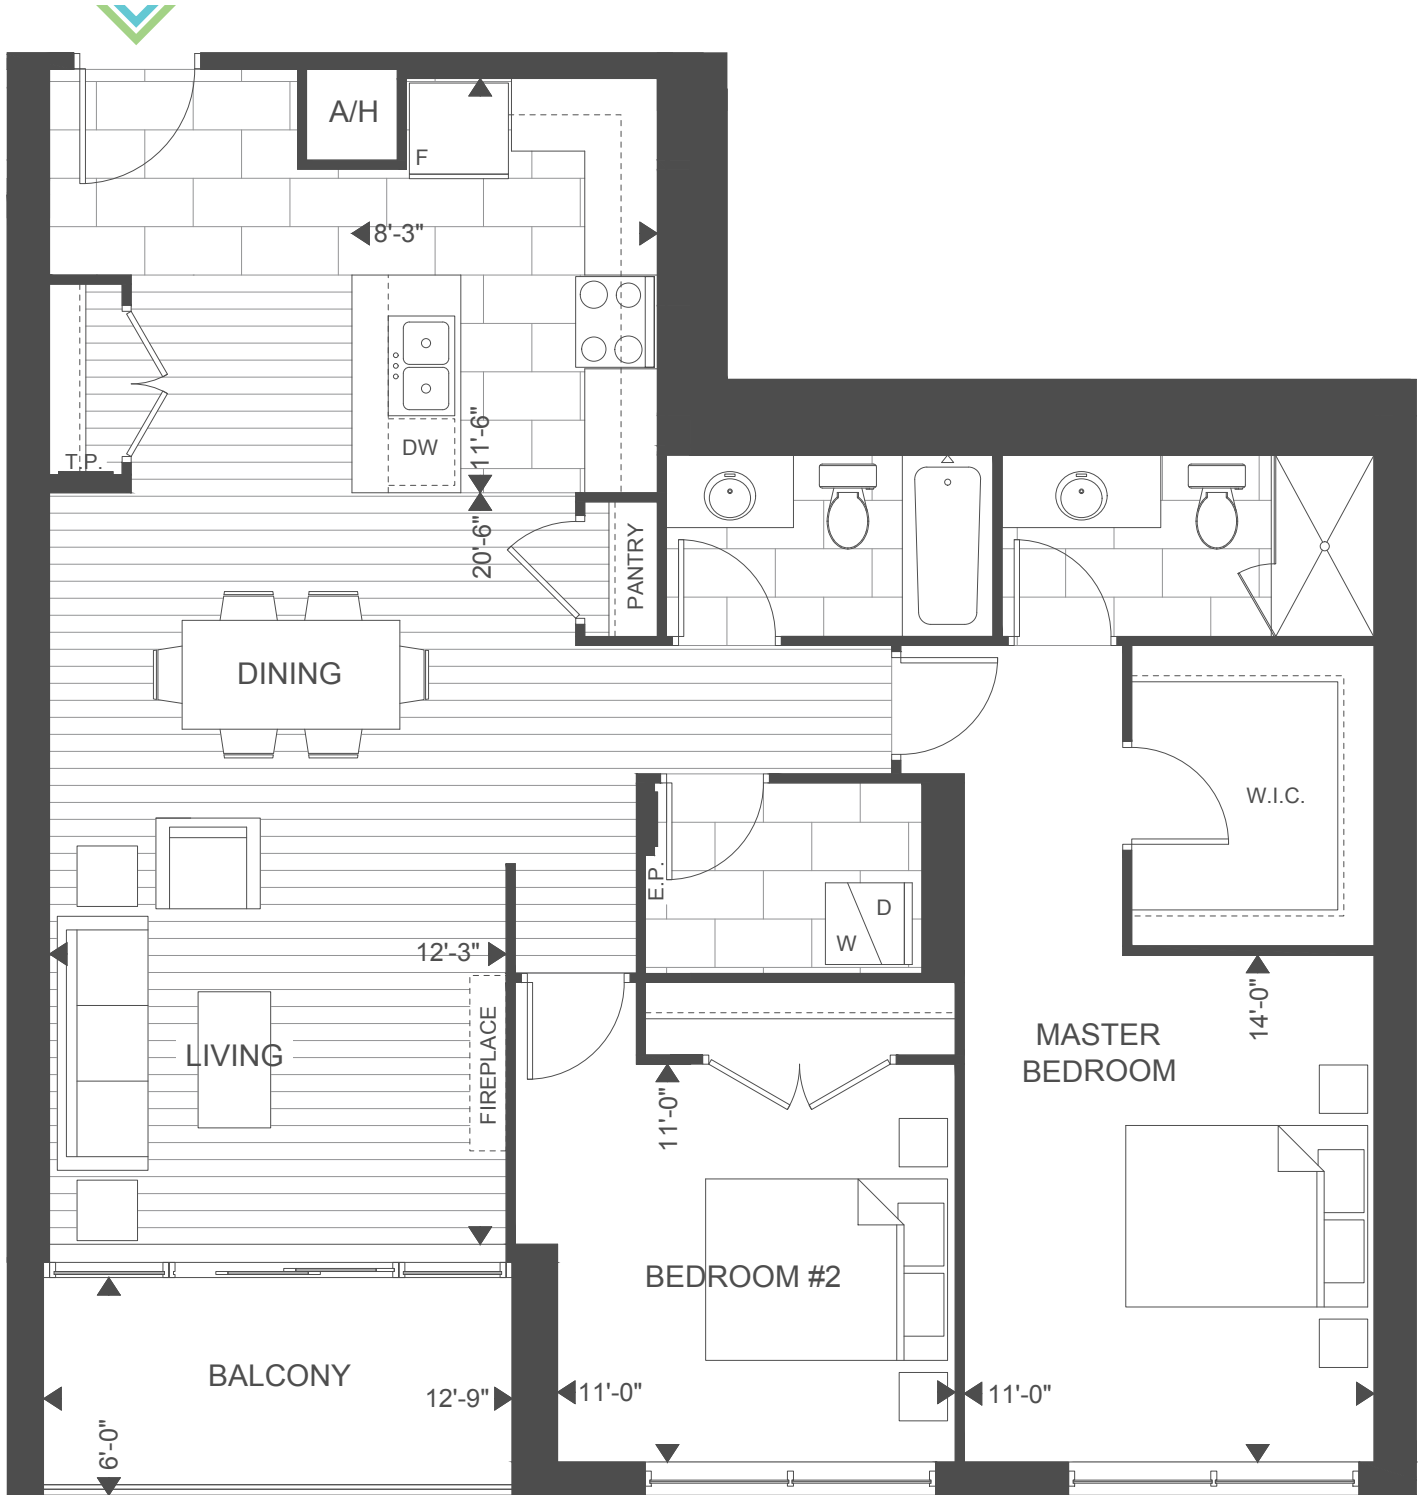

**SUITE 2G** 1235 SQ.FT. | 2 BED

SUITES 313-1113  
 BALCONY 77 SQ.FT.

THIRD FLOOR

FOURTH-TENTH FLOOR

ELEVENTH FLOOR