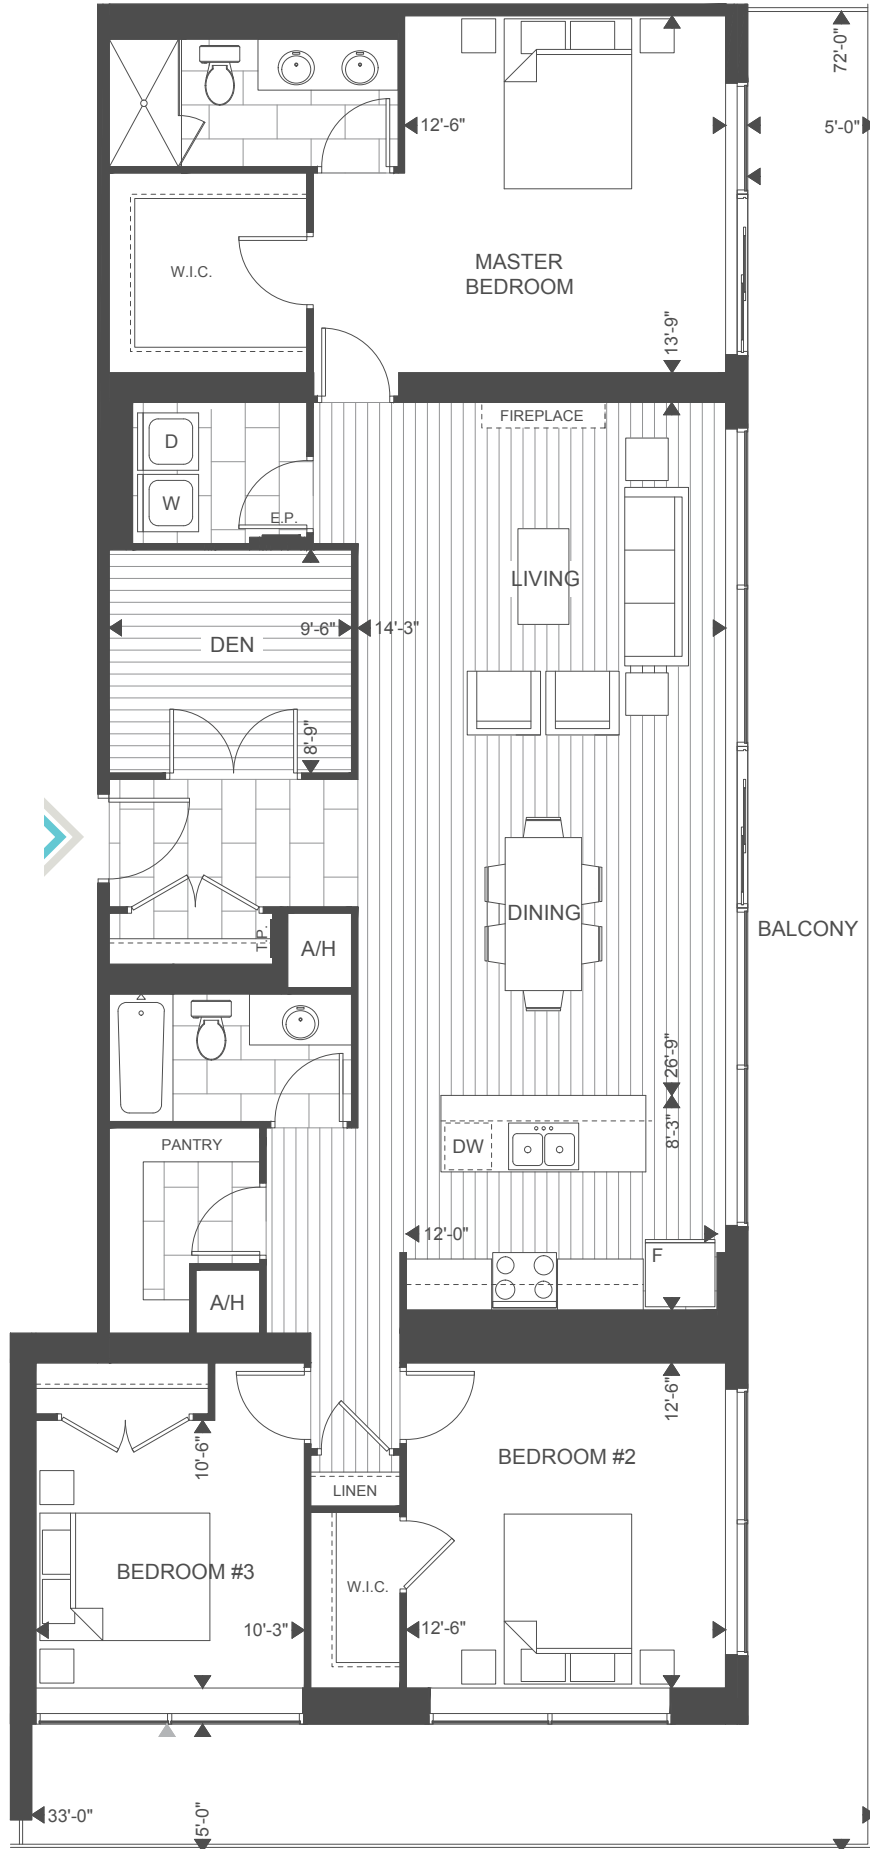

**SUITE 3E** 1746 SQ.FT. | 3 BED + DEN

**SUITE 1304**  
BALCONY 501 SQ.FT.

**SUITE 1205**  
TERRACE 1596 SQ.FT.

TWELFTH FLOOR

THIRTEENTH FLOOR