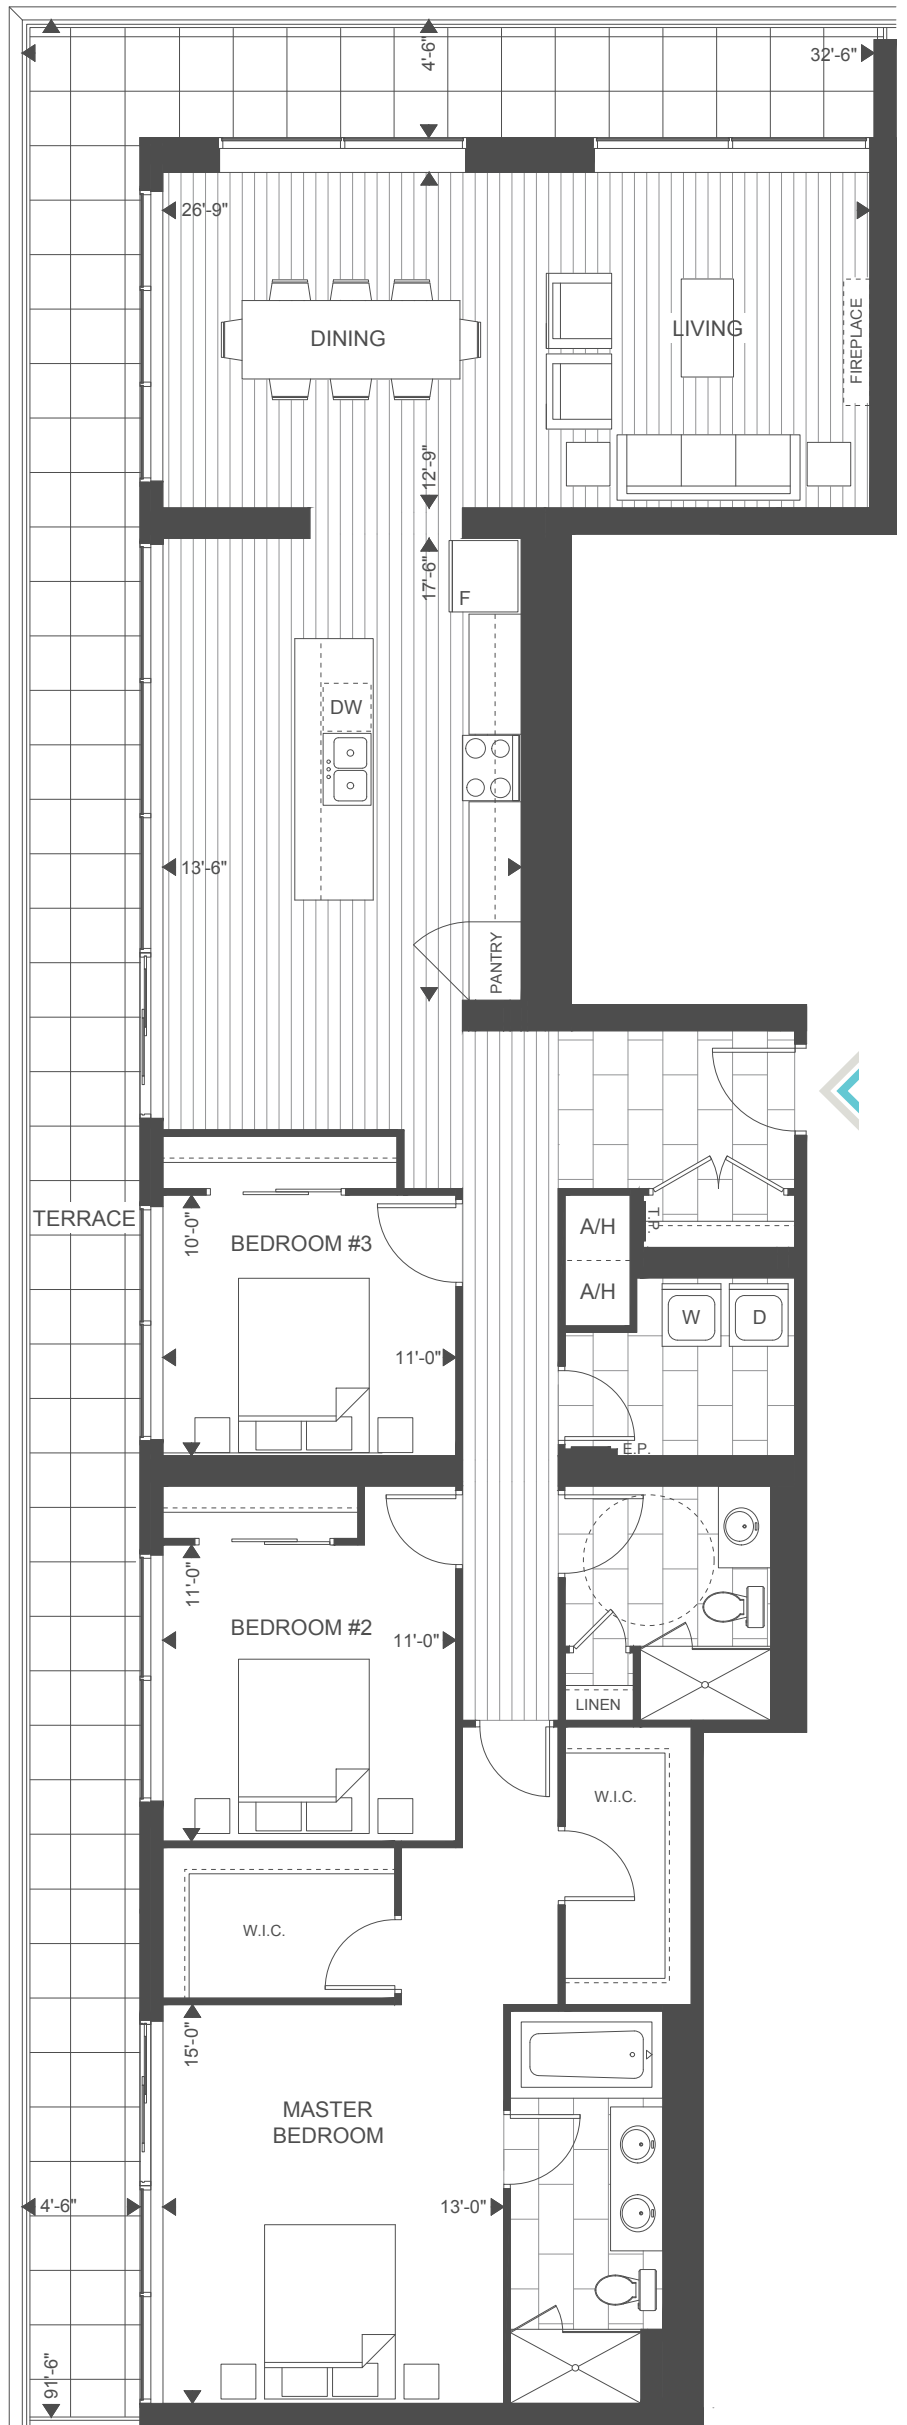

GORDON SQUARE

CONDOMINIUMS

— TOWER II —

SKY COLLECTION

SUITE 3H

1970 SQ.FT.
3 BED

ACCESSIBLE UNIT

SUITE 1401
TERRACE: 539 SQ.FT.

FOURTEENTH FLOOR