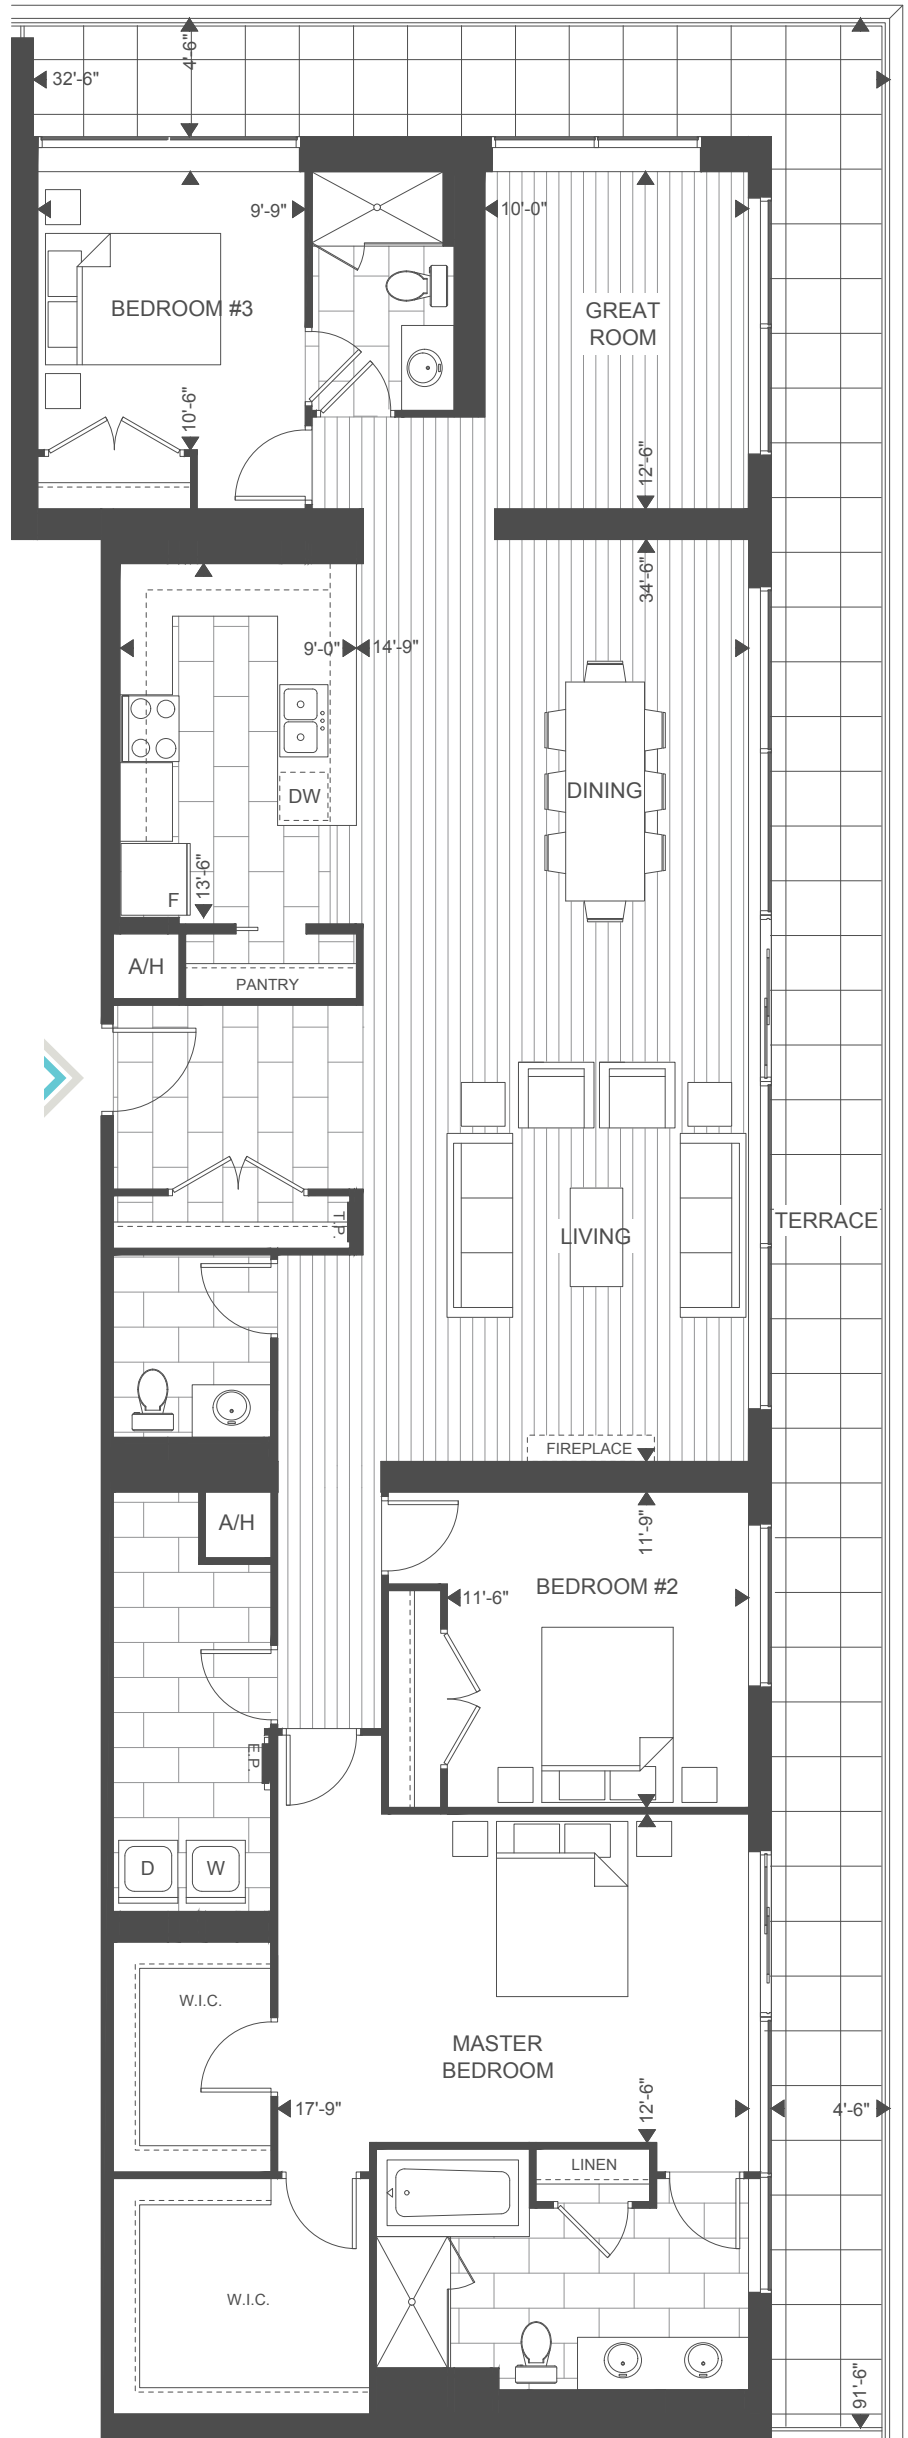

GORDON SQUARE

CONDOMINIUMS

— TOWER II —

SKY COLLECTION

SUITE 3J

2252 SQ.FT.
3 BED

SUITE 1402
TERRACE: 539 SQ.FT.

FOURTEENTH FLOOR