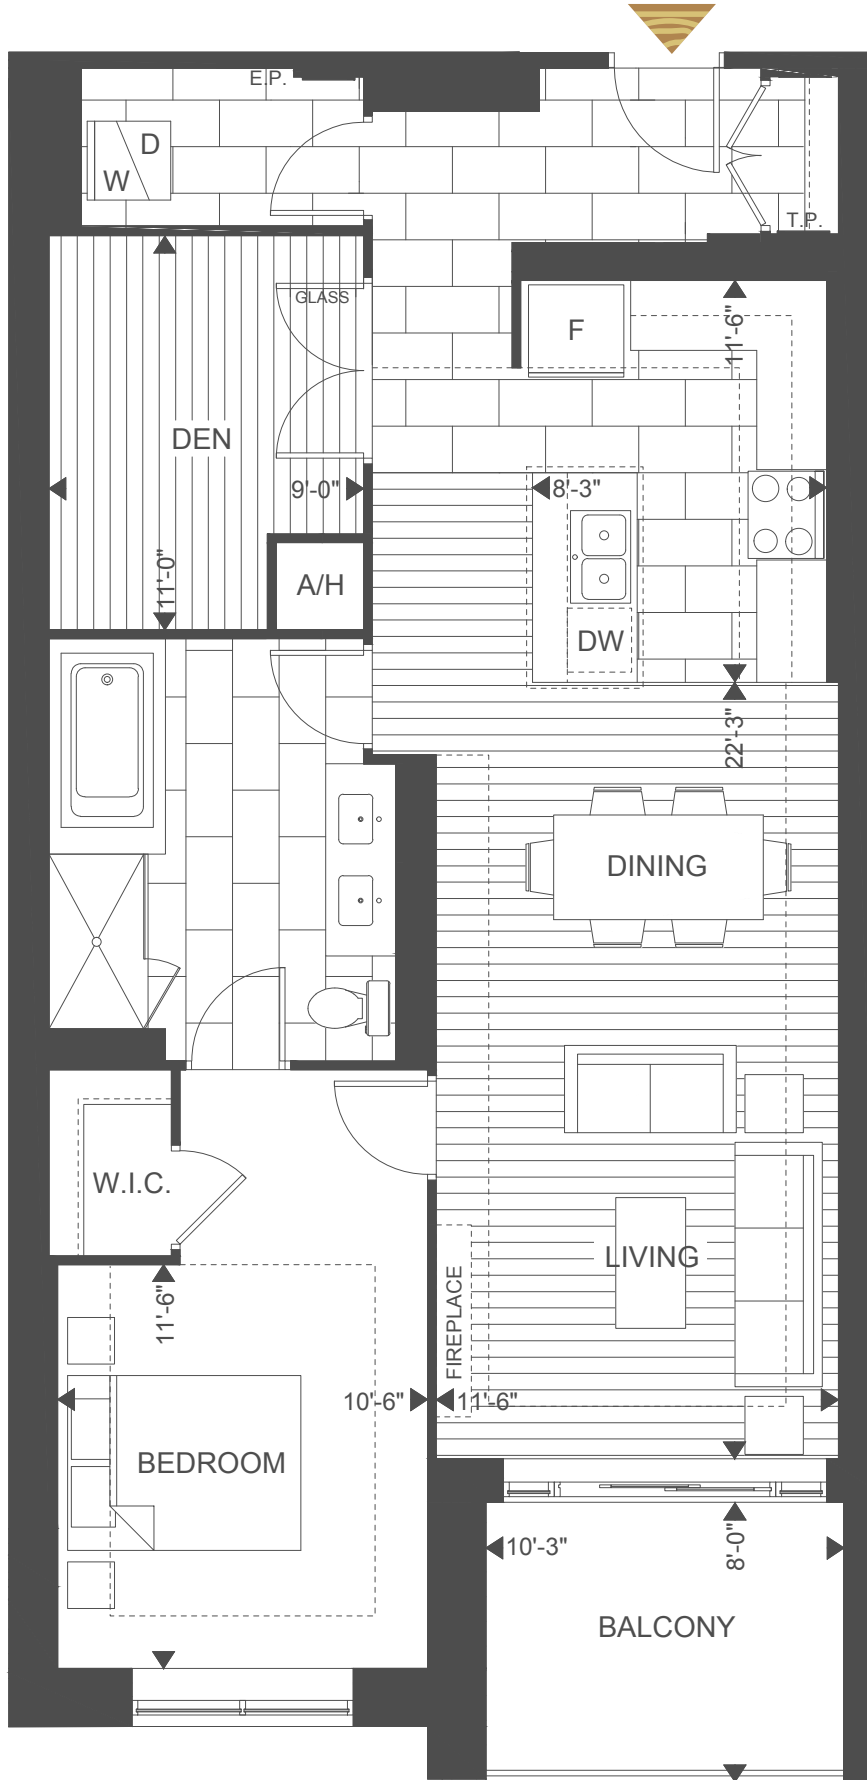

SUITE 1F

1 BEDROOM
+ DEN

SUITE: 1055 SQUARE FEET

BALCONY: 80 SQUARE FEET

TOTAL: 1135 SQUARE FEET

NORTHLINK II

FLOOR AVAILABILITY: SUITE 402-902

4TH - 8TH FLOOR

9TH FLOOR

Plans and specifications are subject to change without notice. Actual usable floor space may vary from stated floor area. Illustrations are artists concept only and may show optional features not included in base price. See sales representative for further information. E. & O. E.